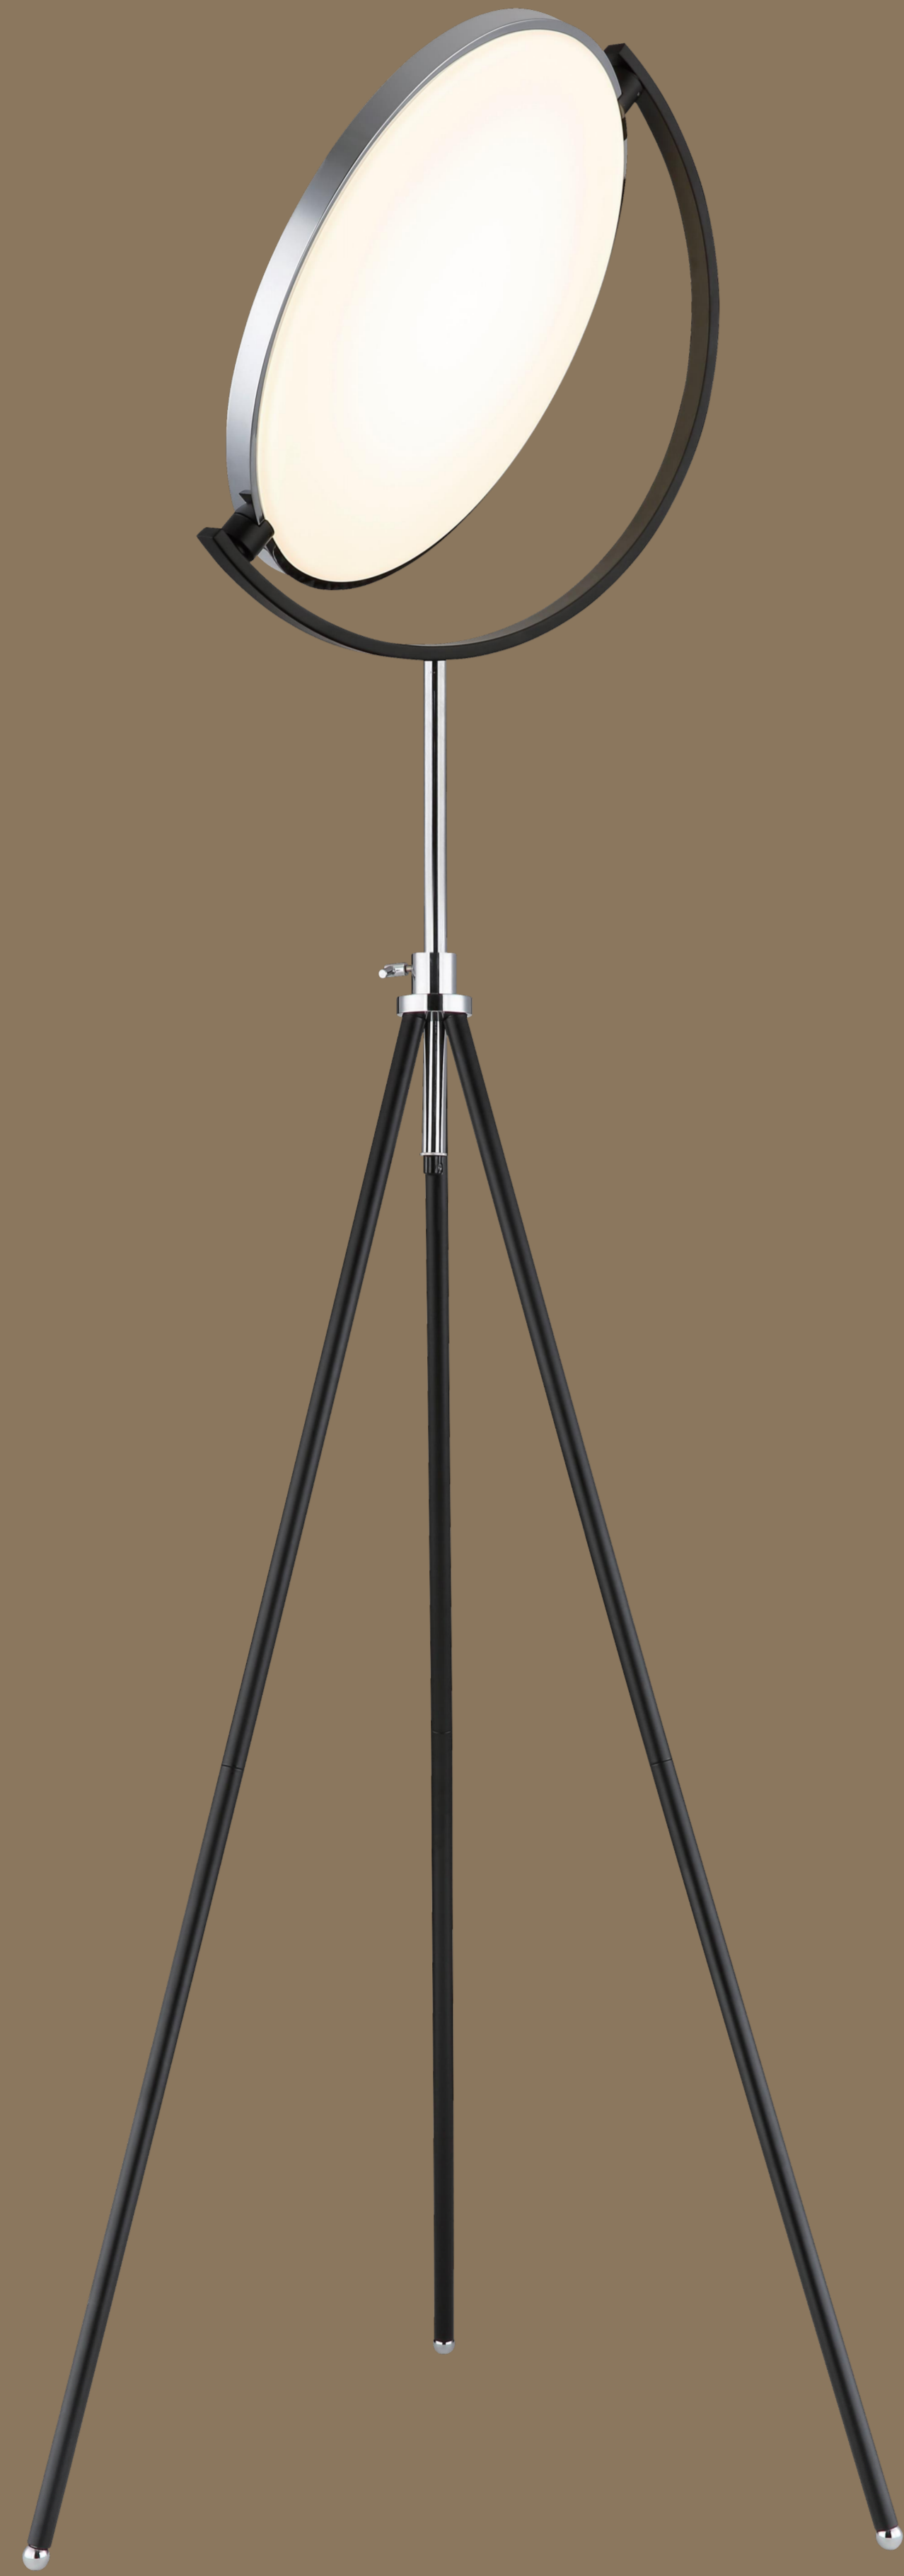

MIRO

CCT

CCT

(D) LED Stahleuchte (GB) LED floor lamp (F) Lampadaire LED (I) Plantana a LED
(E) Lampara de pie LED (HR) LED stojala lampa (BH) LED stojala lampa (SLO) LED stojala svetilka
(SRB) LED podna lampa (FIN) LED-lattiavalaisin (DK) LED gulvlampe (IS) LED golfampi (P) Candeeiro de pé LED
(BG) LED напольна (N) Golvampe med LED (LV) LED stāvlampa (S) LED-golvlampe (CZ) LED stojanové svítilno
(RUS) Топулер напольный LED (H) LED állólámpa (LT) LED pastatomas šviestuvos (SK) LED stojanové svietidlo
(NL) LED vloerlamp (TR) Ayaklı LED aydınlatma (EST) LED Porandilamp
(PL) LED lampa stojąca (RO) Lampadar LED (GR) Φωτιστικό δαπέδου LED

120-1560lm
output

235-2780lm
source

24W LED incl.

2700-6500 Kelvin

20,000h Lifetime

10,000x on/off

Input 220-240V-50/60Hz

Output 24V

-20°C - +40°C

dimmable

High dim

Beam angle 360°

CR2814

121.6cm

3.14cm

MIRO

MIRO