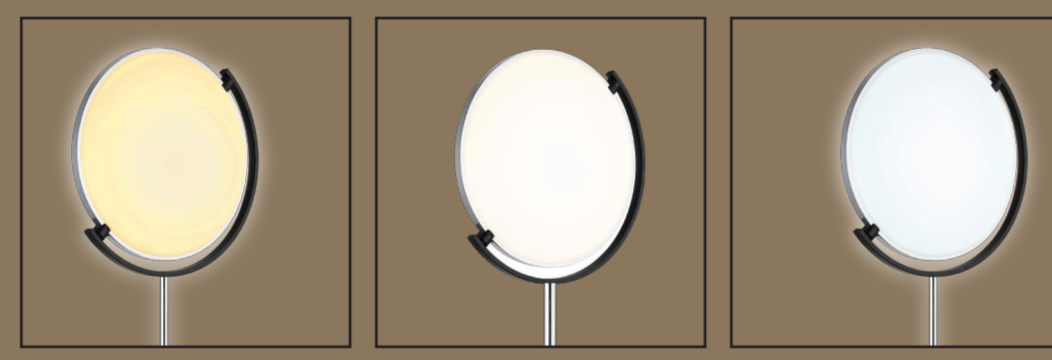

MIRO

CCT

CCT

(D) LED Stahleuchte (GB) LED floor lamp (F) Lampadaire LED (I) Plantana a LED
(E) Lampara de pie LED (HR) LED stojala lampa (BH) LED stojala lampa (SLO) LED stojala svetilka
(SRB) LED podna lampa (FIN) LED-lattiavalaisin (DK) LED gulvlampe (IS) LED golfampi (P) Candeeiro de pé LED
(BG) LED напольна (N) Golvampe med LED (LV) LED stāvlampa (S) LED-golvlampe (CZ) LED stojanové svítilno
(RUS) Топулер напольный LED (H) LED állólámpa (LT) LED pastatomas šviestuvos (SK) LED stojanové svietidlo
(NL) LED vloerlamp (TR) Ayaklı LED aydınlatma (EST) LED Porandilamp
(PL) LED lampa stojąca (RO) Lampadar LED (GR) Φωτιστικό δαπέδου LED

120-1560lm
output

235-2780lm
source

24W LED incl.

2700-6500 Kelvin

20,000h Lifetime

10,000x on/off

Input 220-240V-50/60Hz

Output 24V

-20°C - +40°C

dimmable

High dim

Beam angle 360°

CR2814

121.6cm

3.14cm

MIRO

MIRO