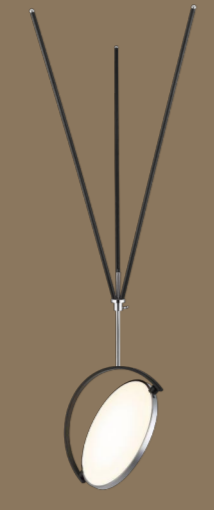

MIRO

CCT

CCT

(D) LED Stahleuchte (GB) LED floor lamp (F) Lampadaire LED (I) Plantana a LED
(E) Lampara de pie LED (HR) LED stojala lampa (BH) LED stojala lampa (SLO) LED stojala svetilka
(SRB) LED podna lampa (FIN) LED-lattiavalaisin (DK) LED gulvlampe (IS) LED golfampi (P) Candeeiro de pé LED
(BG) LED напольна (N) Golvampe med LED (LV) LED stāvlampa (S) LED-golvlampe (CZ) LED stojanové svítilno
(RUS) Топулер напольный LED (H) LED állólámpa (LT) LED pastatomas šviestuvos (SK) LED stojanové svietidlo
(NL) LED vloerlamp (TR) Ayaklı LED aydınlatma (EST) LED Porandilamp
(PL) LED lampa stojąca (RO) Lampadar LED (GR) Φωτιστικό δαπέδου LED

120-1560lm
output

235-2780lm
source

24W LED incl.

2700-6500 Kelvin

20,000h Lifetime

10,000x on/off

Input 220-240V-50/60Hz

Output 24V

-20°C - +40°C

dimmable

High dim

Beam angle 360°

CR2814

121.6cm

3.14cm

MIRO

MIRO