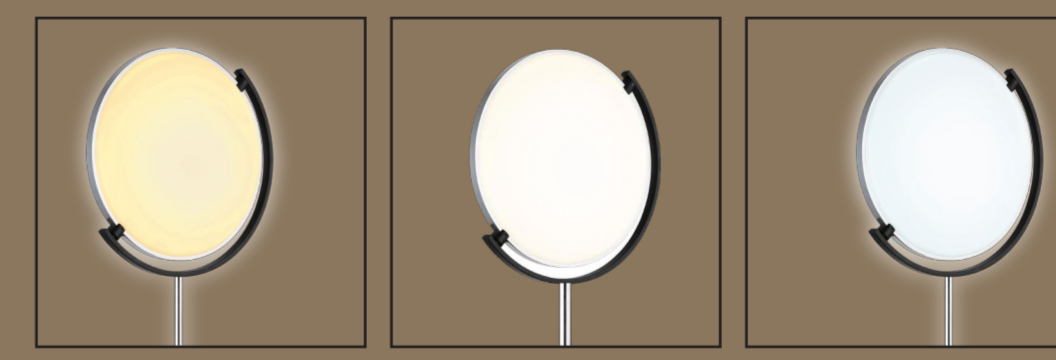

MIRO

CCT

CCT

(D) LED Stahleuchte (GB) LED floor lamp (F) Lampadaire LED (I) Plantana a LED
(E) Lampara de pie LED (HR) LED stojala lampa (BH) LED stojala lampa (SLO) LED stojala svetilka
(SRB) LED podna lampa (FIN) LED-lattiavalaisin (DK) LED gulvlampe (IS) LED golfampi (P) Candeeiro de pé LED
(BG) LED напольна (N) Golvampe med LED (LV) LED stāvlampa (S) LED-golvlampe (CZ) LED stojanové svítilno
(RUS) Топулер напольный LED (H) LED állólámpa (LT) LED pastatomas šviestuvos (SK) LED stojanové svietidlo
(NL) LED vloerlamp (TR) Ayaklı LED aydınlatma (EST) LED Porandilamp
(PL) LED lampa stojąca (RO) Lampadar LED (GR) Φωτιστικό δαπέδου LED

120-1560lm
output

235-2780lm
source

24W LED incl.

2700-6500 Kelvin

20,000h Lifetime

10,000x on/off

Input 220-240V-50/60Hz

Output 24V

-20°C - +40°C

dimmable

High dim

Beam angle 360°

CR2814

121.6cm

3.14cm

MIRO

MIRO