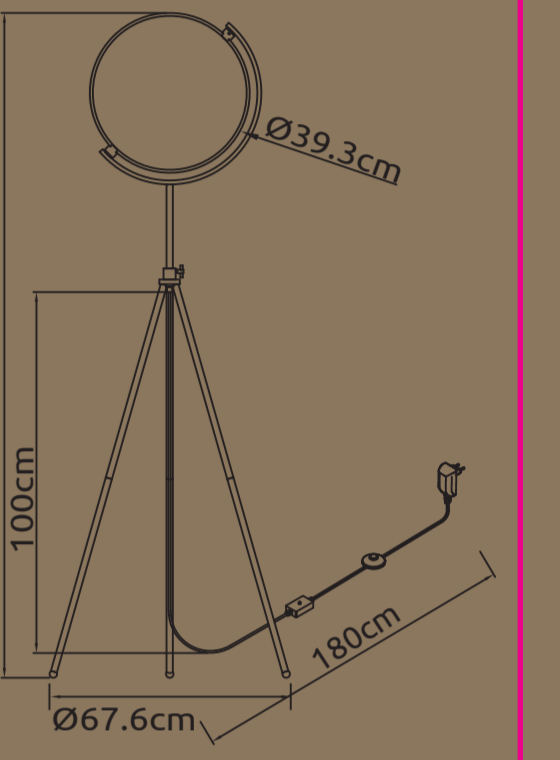

(D) LED Stahleuchte (GB) LED floor lamp (F) Lampadaire LED (I) Plantana a LED
(E) Lampara de pie LED (HR) LED stojala lampa (BH) LED stojala lampa (SLO) LED stojala svetilka
(SRB) LED podna lampa (FIN) LED-lattiavalaisin (DK) LED gulvlampe (IS) LED golfampi (P) Candeeiro de pé LED
(BG) LED напольна (N) Golvampe med LED (LV) LED stāvlampa (S) LED-golvlampe (CZ) LED stojanové svítilno
(RUS) Топулер напольный LED (H) LED állólámpa (LT) LED pastatomas šviestuvos (SK) LED stojanové svietidlo
(NL) LED vloerlamp (TR) Ayaklı LED aydınlatma (EST) LED Porandilamp
(PL) LED lampa stojąca (RO) Lampadar LED (GR) Φωτιστικό δαπέδου LED

120-1560lm
output

235-2780lm
source

24W LED incl.

2700-6500 Kelvin

20,000h Lifetime

10,000x on/off

Input 220-240V-50/60Hz

Output 24V

-20°C - +40°C

dimmable

High dim

Beam angle 360°

CR2814

121.6cm

3.14cm