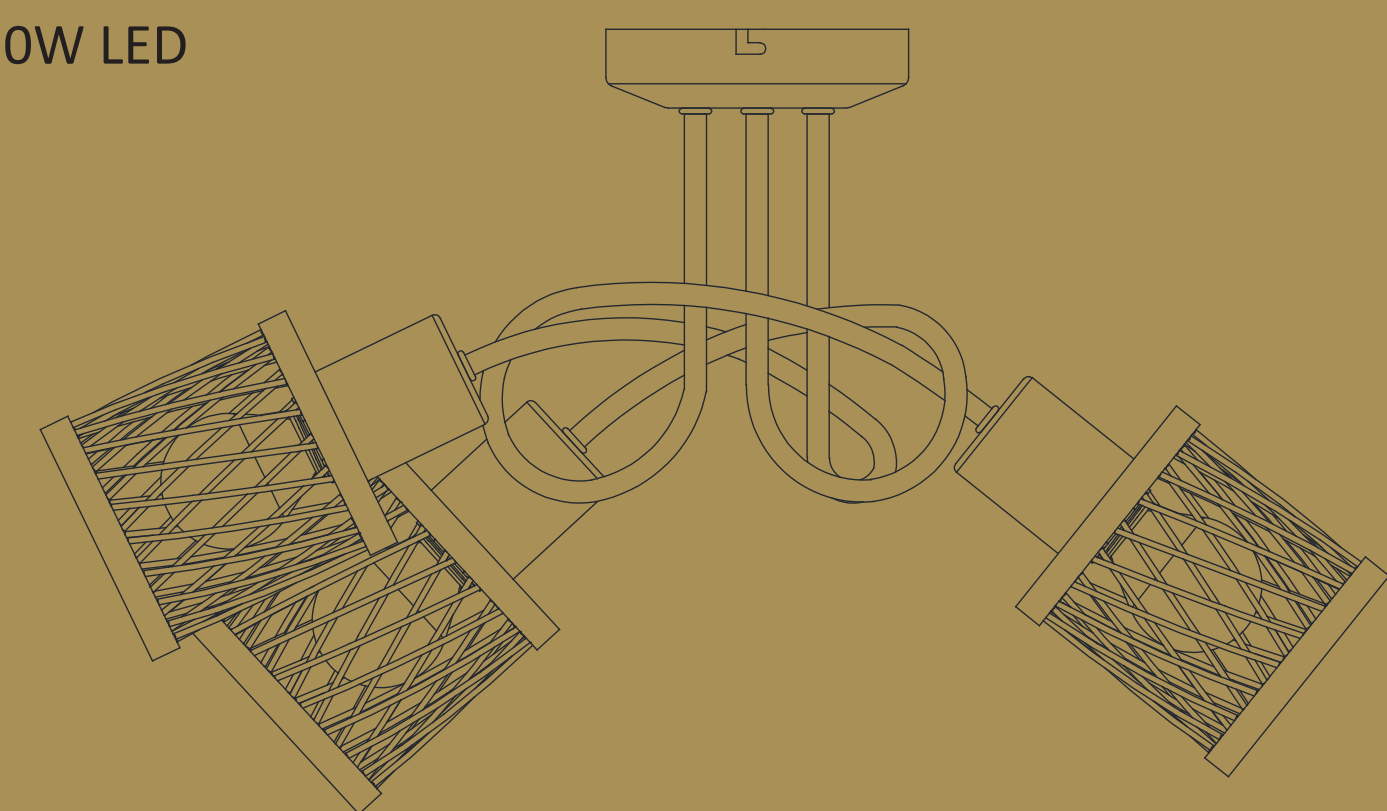

62050308
300X260X210

NOWA
MALI
230V~ 50Hz
3xE14 MAX 10W LED

NOWA

NOWA
MALI
230V~ 50Hz
3xE14 MAX 10W LED

NOWA

62050308

IP20 | 3x MAX 10W LED E14 230V | excl. ←

Importer: