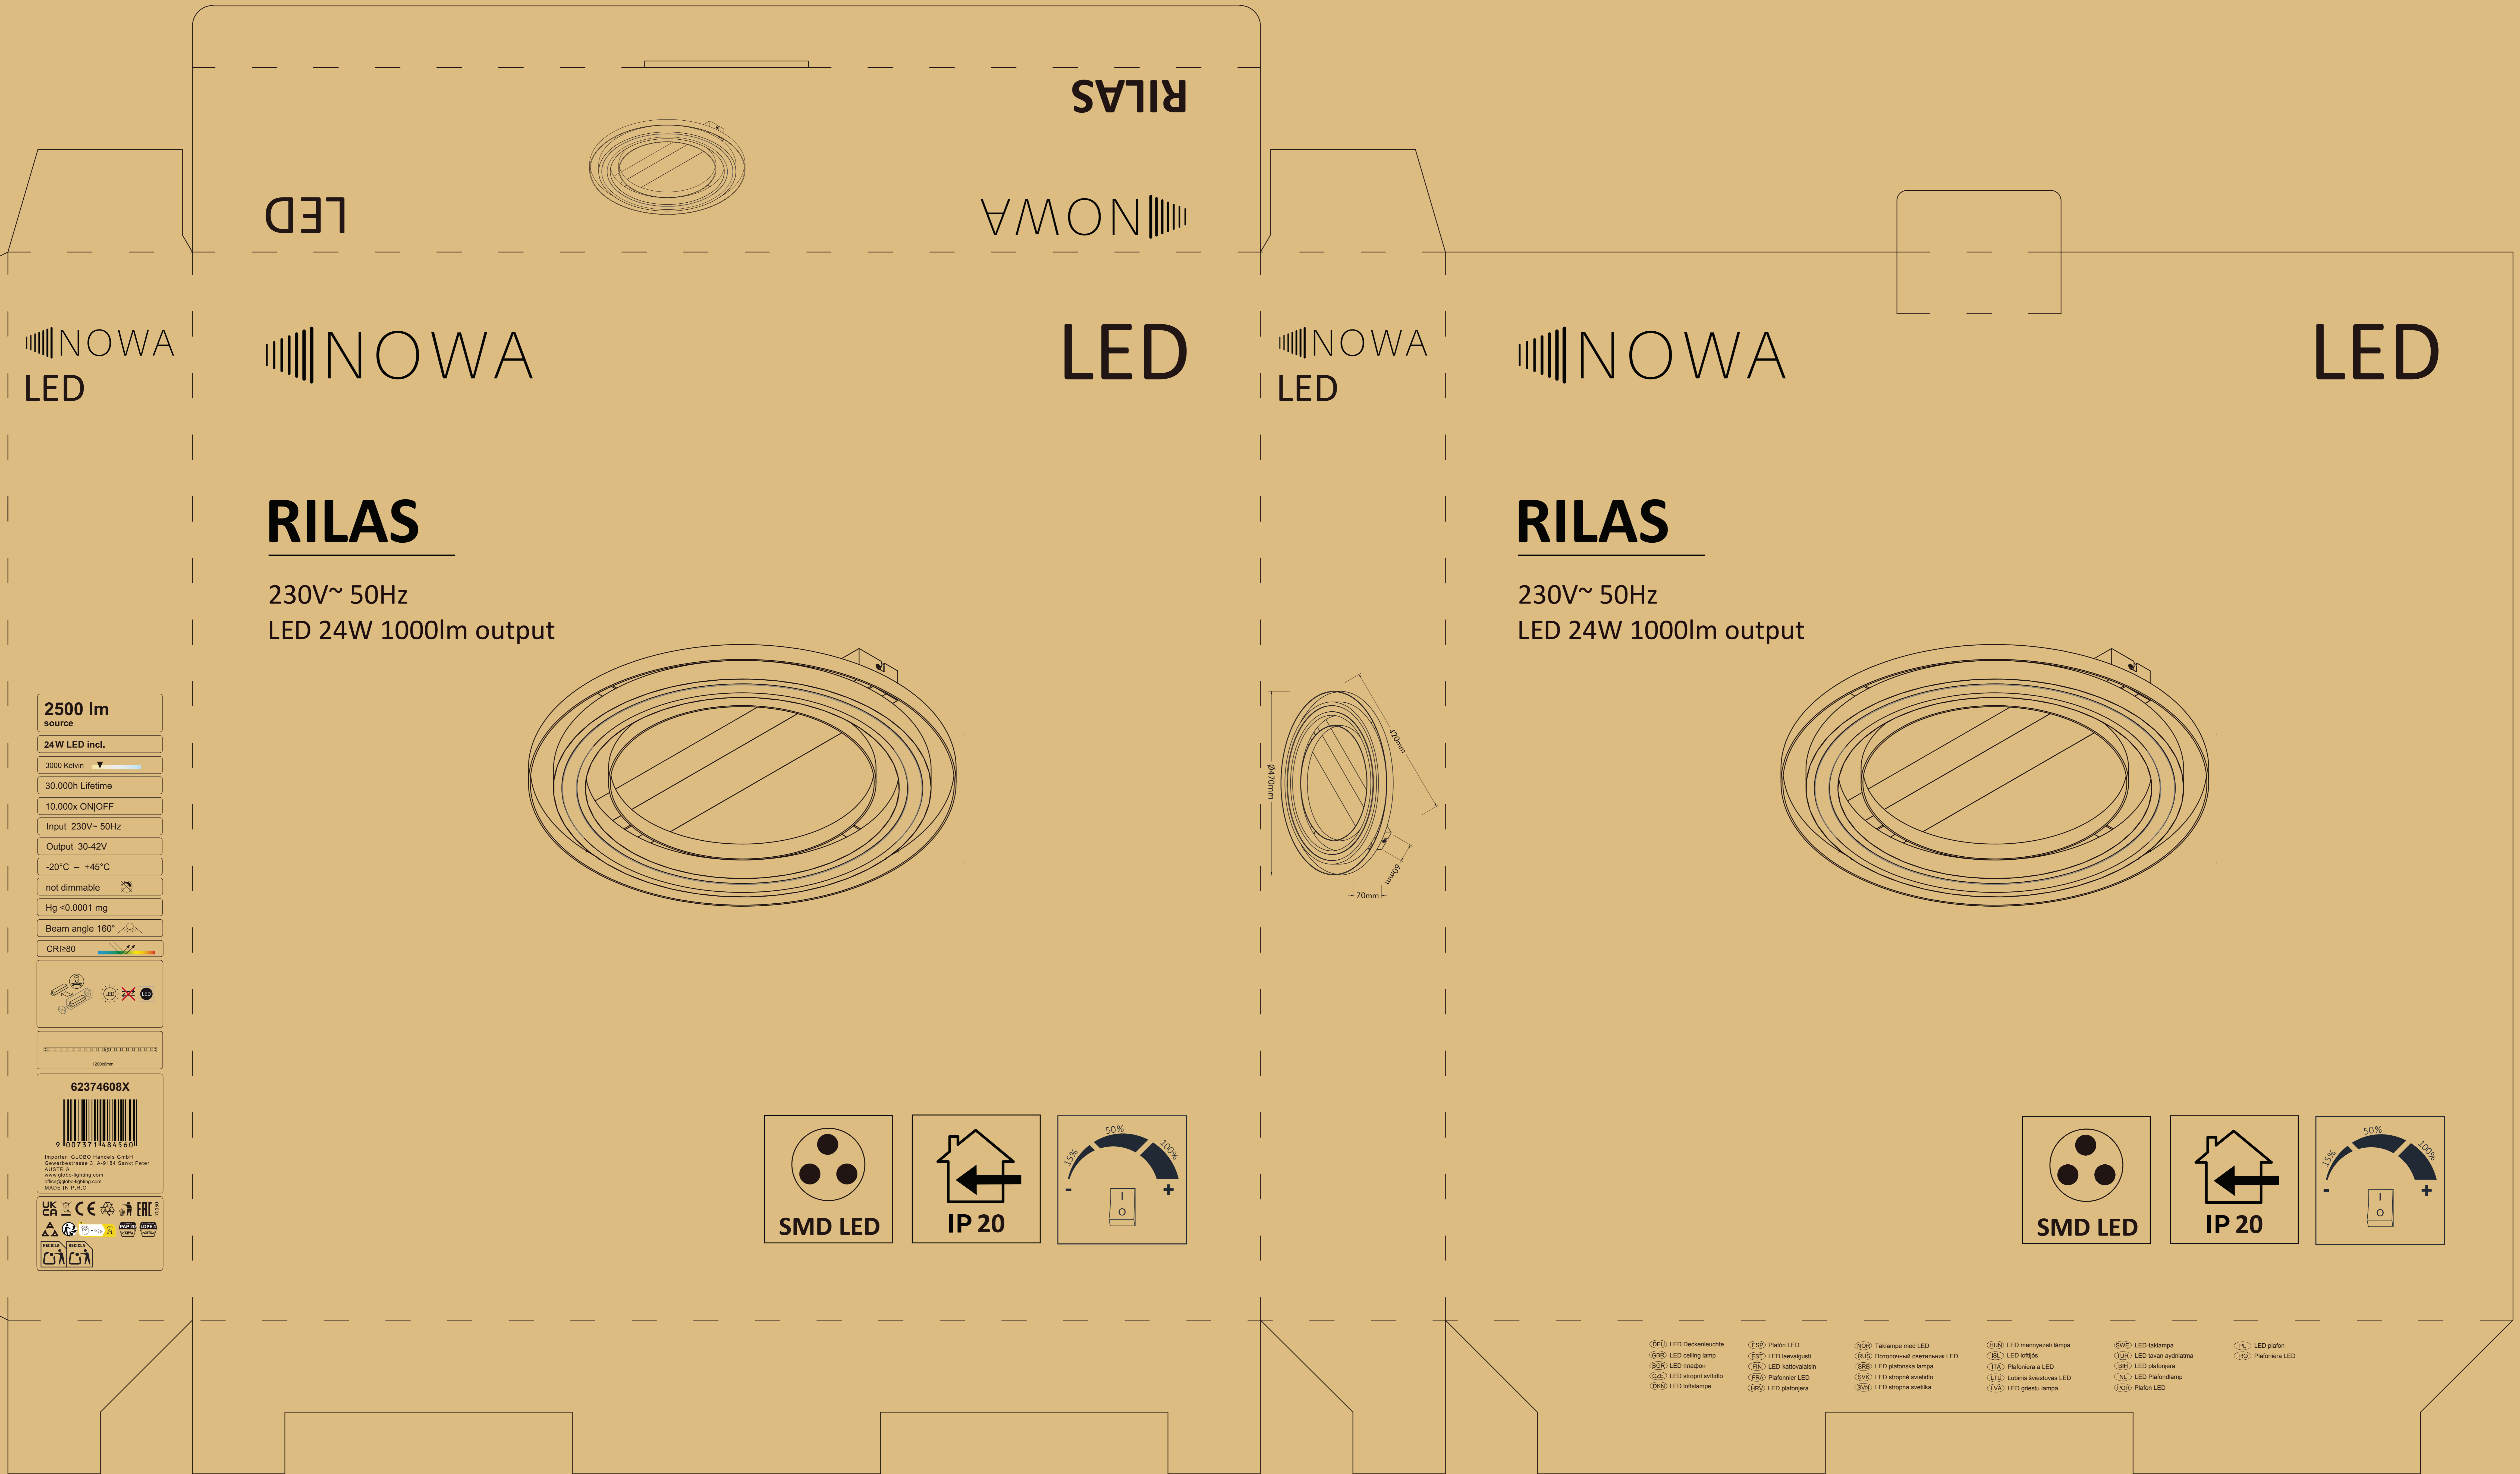

Size:L520xW90xH520mm

2500 lm
source

24W LED incl.

3000 Kelvin

30.000h Lifetime

10.000x ON/OFF

Input 230V~ 50Hz

Output 30-42V

-20°C - +45°C

not dimmable

Hg <0.0001 mg

Beam angle 160°

CRB80

62374608X

9 800371 423501

Importeur: GLOBO Handels GmbH
Bismarckstrasse 2, 84184 Saarni, Paderborn
34109, DE
www.globolighting.com
info@globolighting.com
MADE IN P. R. C.

RILAS

230V~ 50Hz
LED 24W 1000lm output

RILAS

230V~ 50Hz
LED 24W 1000lm output

SMD LED

IP 20

15% 50% 100%

SMD LED

IP 20

15% 50% 100%