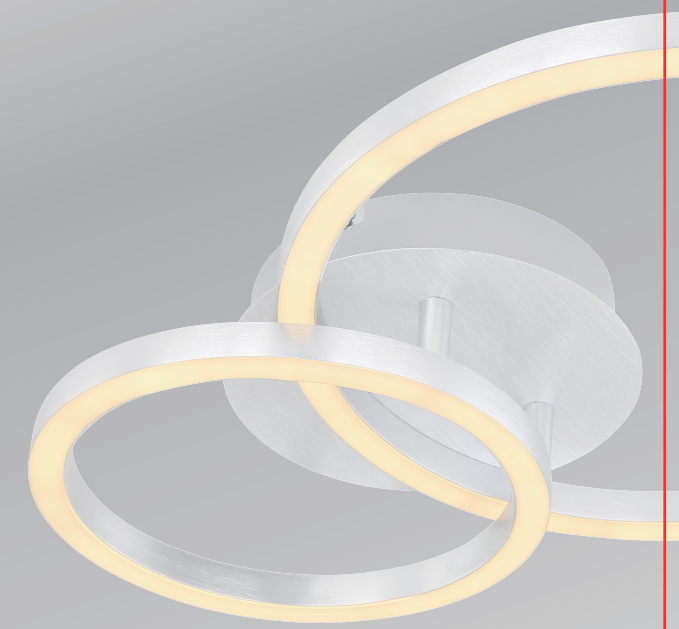

900lm
output

LED

900lm
output

900lm
output

2050lm
source

18W LED incl.

3000 Kelvin

20,000h Lifetime

10,000x ON/OFF

Input 220-240V~ 50/60Hz

Output 30-40V

-20°C - +75°C

not dimmable

Hg <0.0001 mg

Beam angle 120°

CRI≥80

67238-18

LED

900lm
output