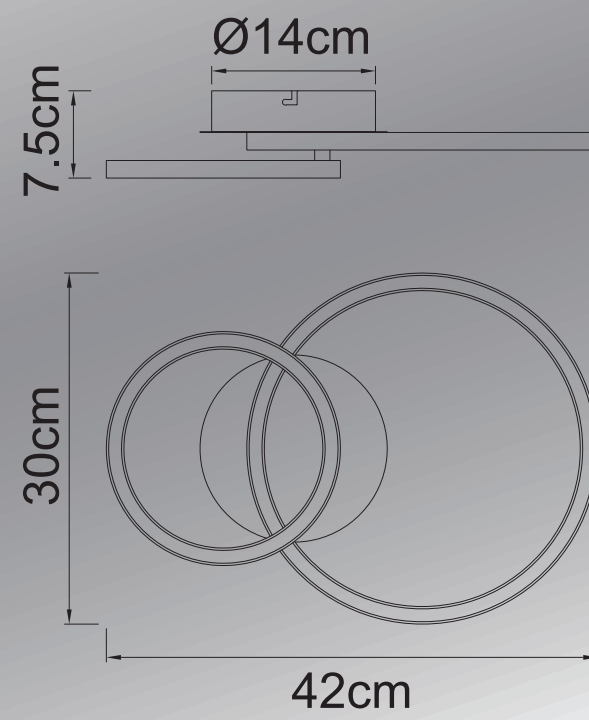

900lm
output

LED

900lm
output

900lm
output

2050lm
source

18W LED incl.

3000 Kelvin

20,000h Lifetime

10,000x ON/OFF

Input 220-240V~ 50/60Hz

Output 30-40V

-20°C - +75°C

not dimmable

Hg <0.0001 mg

Beam angle 120°

CRI≥80

67238-18

LED

900lm
output