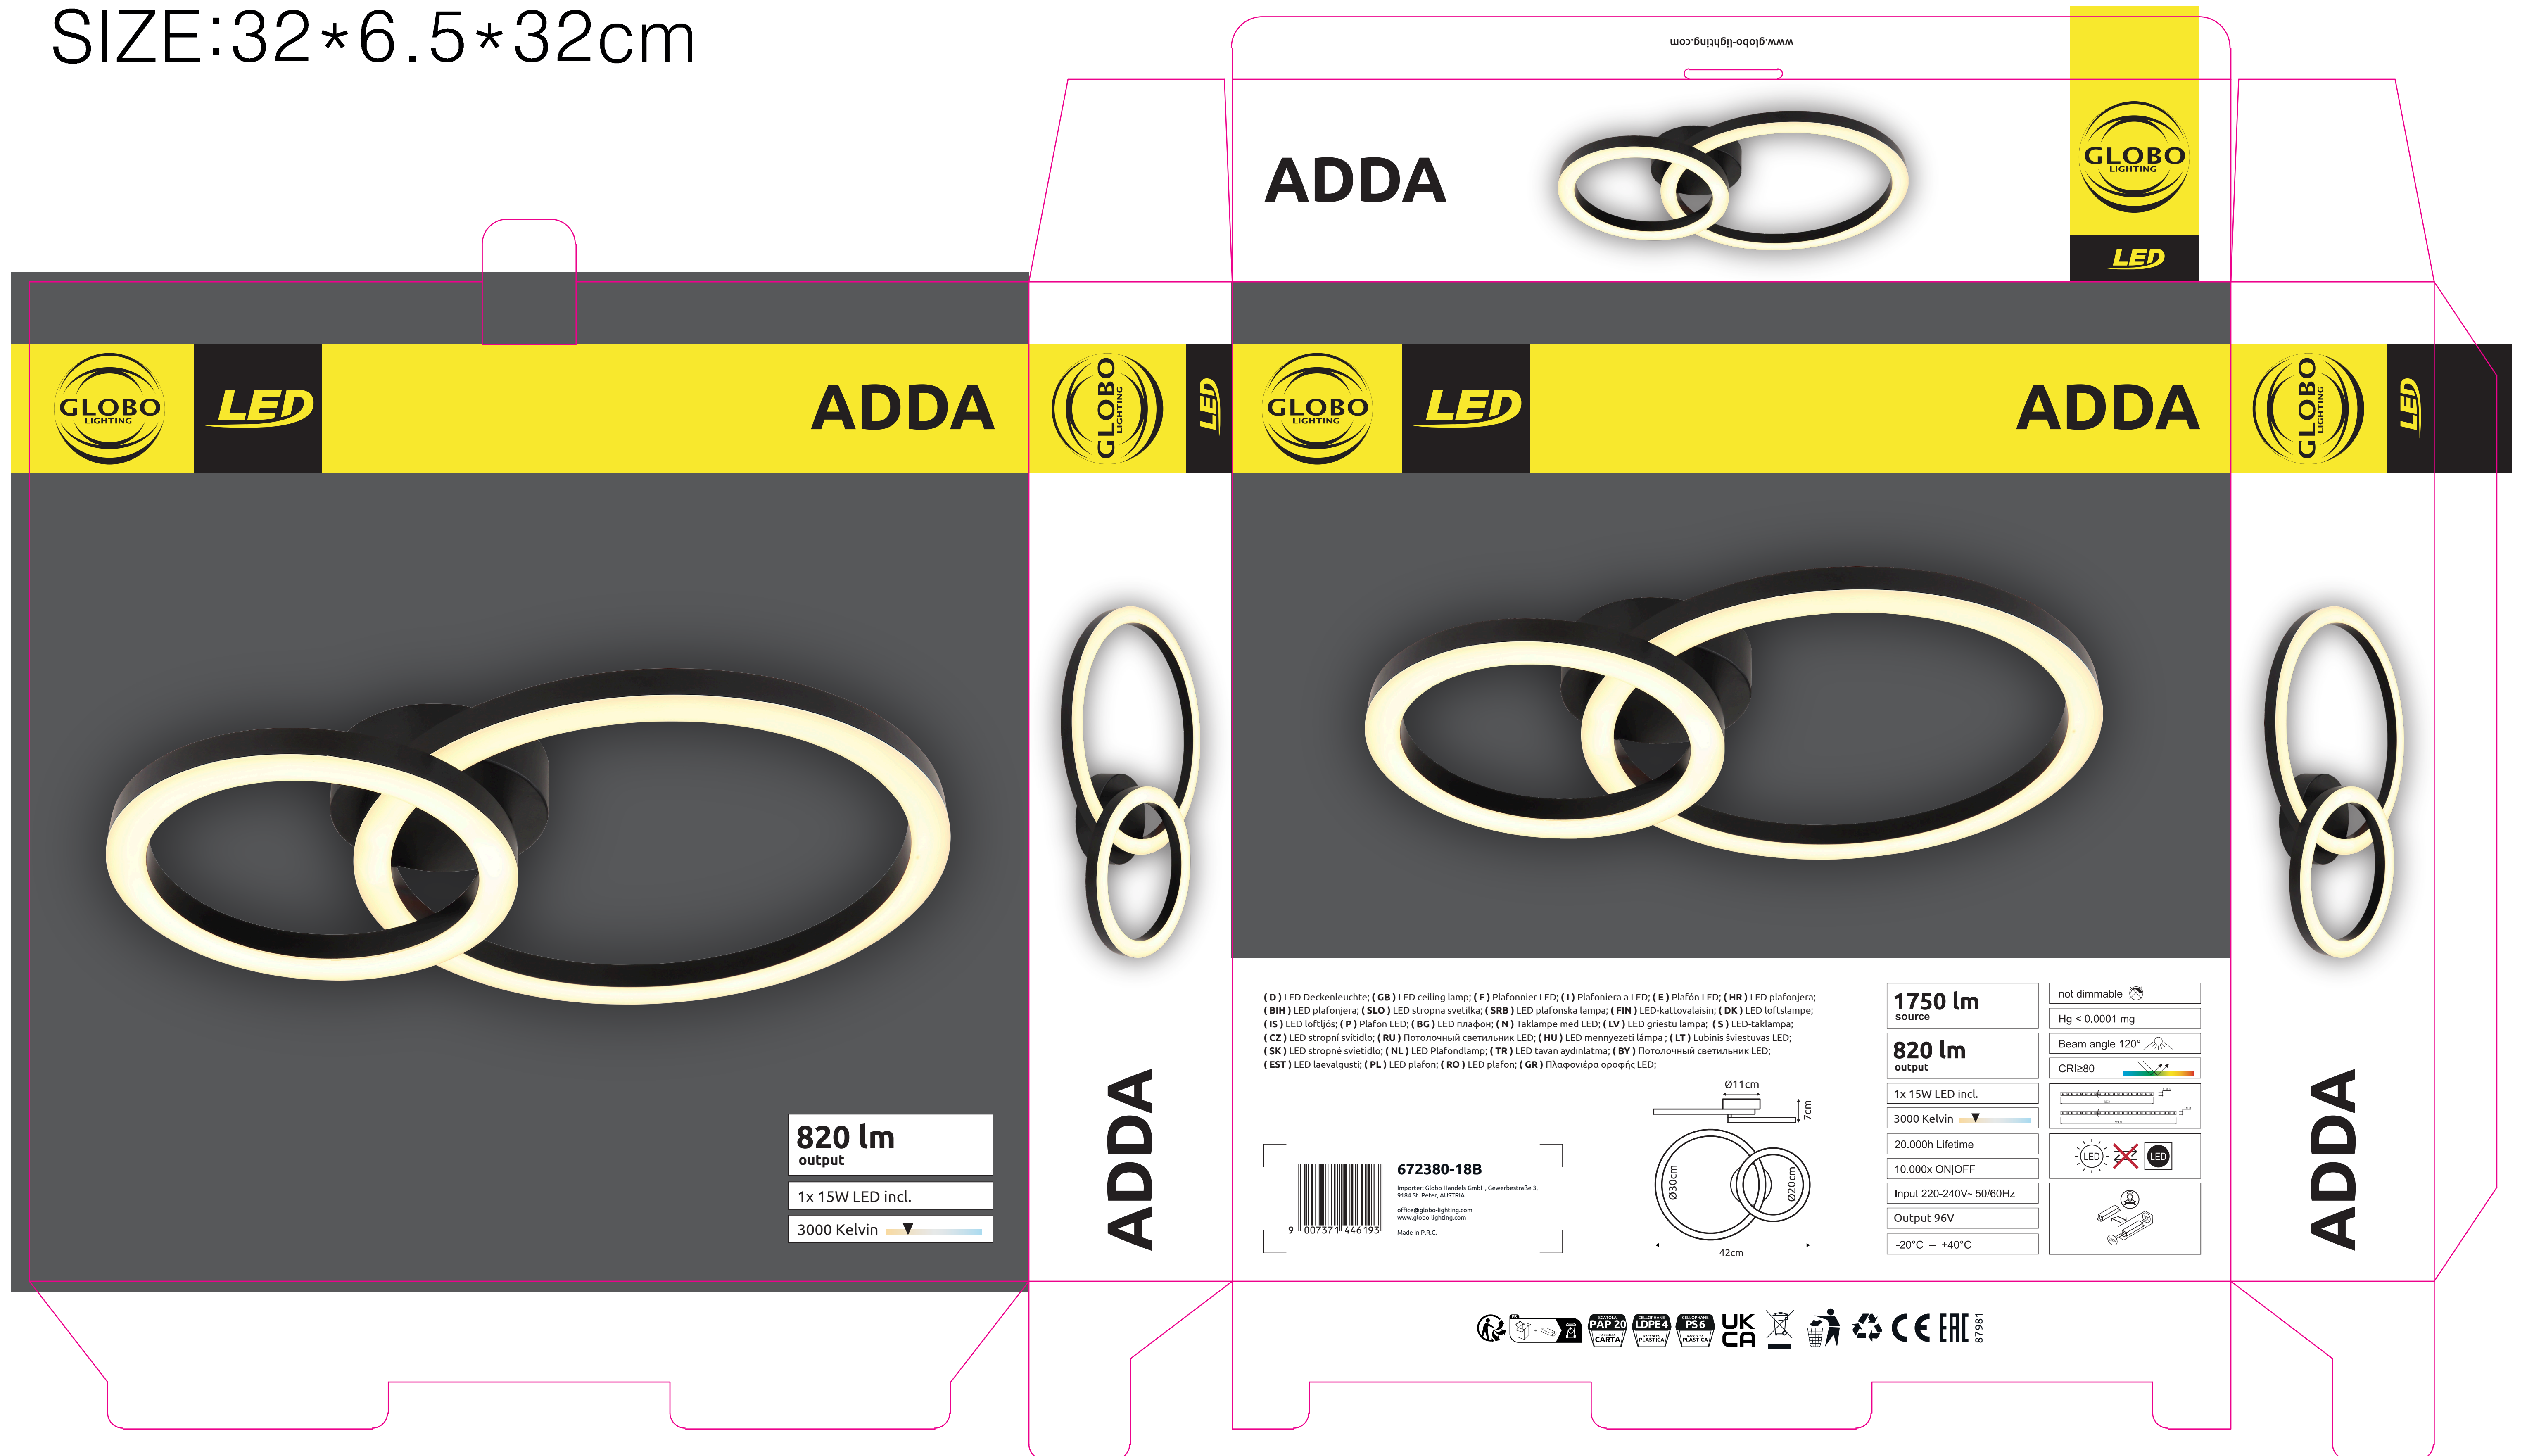

672380-18B

SIZE:32*6.5*32cm

www.globo-lighting.com

ADDA

ADDA

ADDA