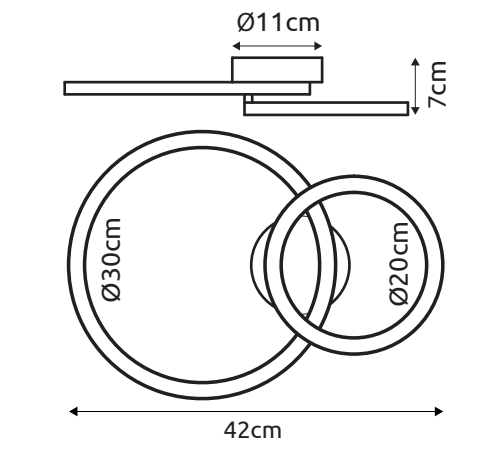

ADDA

ADDA

1750 lm
source

820 lm
output

1x 15W LED incl.

3000 Kelvin

20.000h Lifetime

10.000x ON/OFF

Input 220-240V-50/60Hz

Output 96V

-20°C - +40°C

not dimmable

Hg < 0.0001 mg

Beam angle 120°

CRI>80