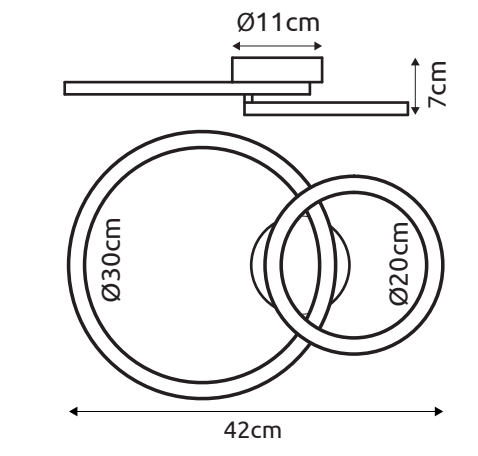

ADDA

ADDA

980 lm
output
1x 15W LED incl.
3000 Kelvin

672380-18W
Importer: Globo Handels GmbH, Gewerbestraße 3,
9184 St. Peter, AUSTRIA
office@globo-lighting.com
www.globo-lighting.com
Made in P.R.C.