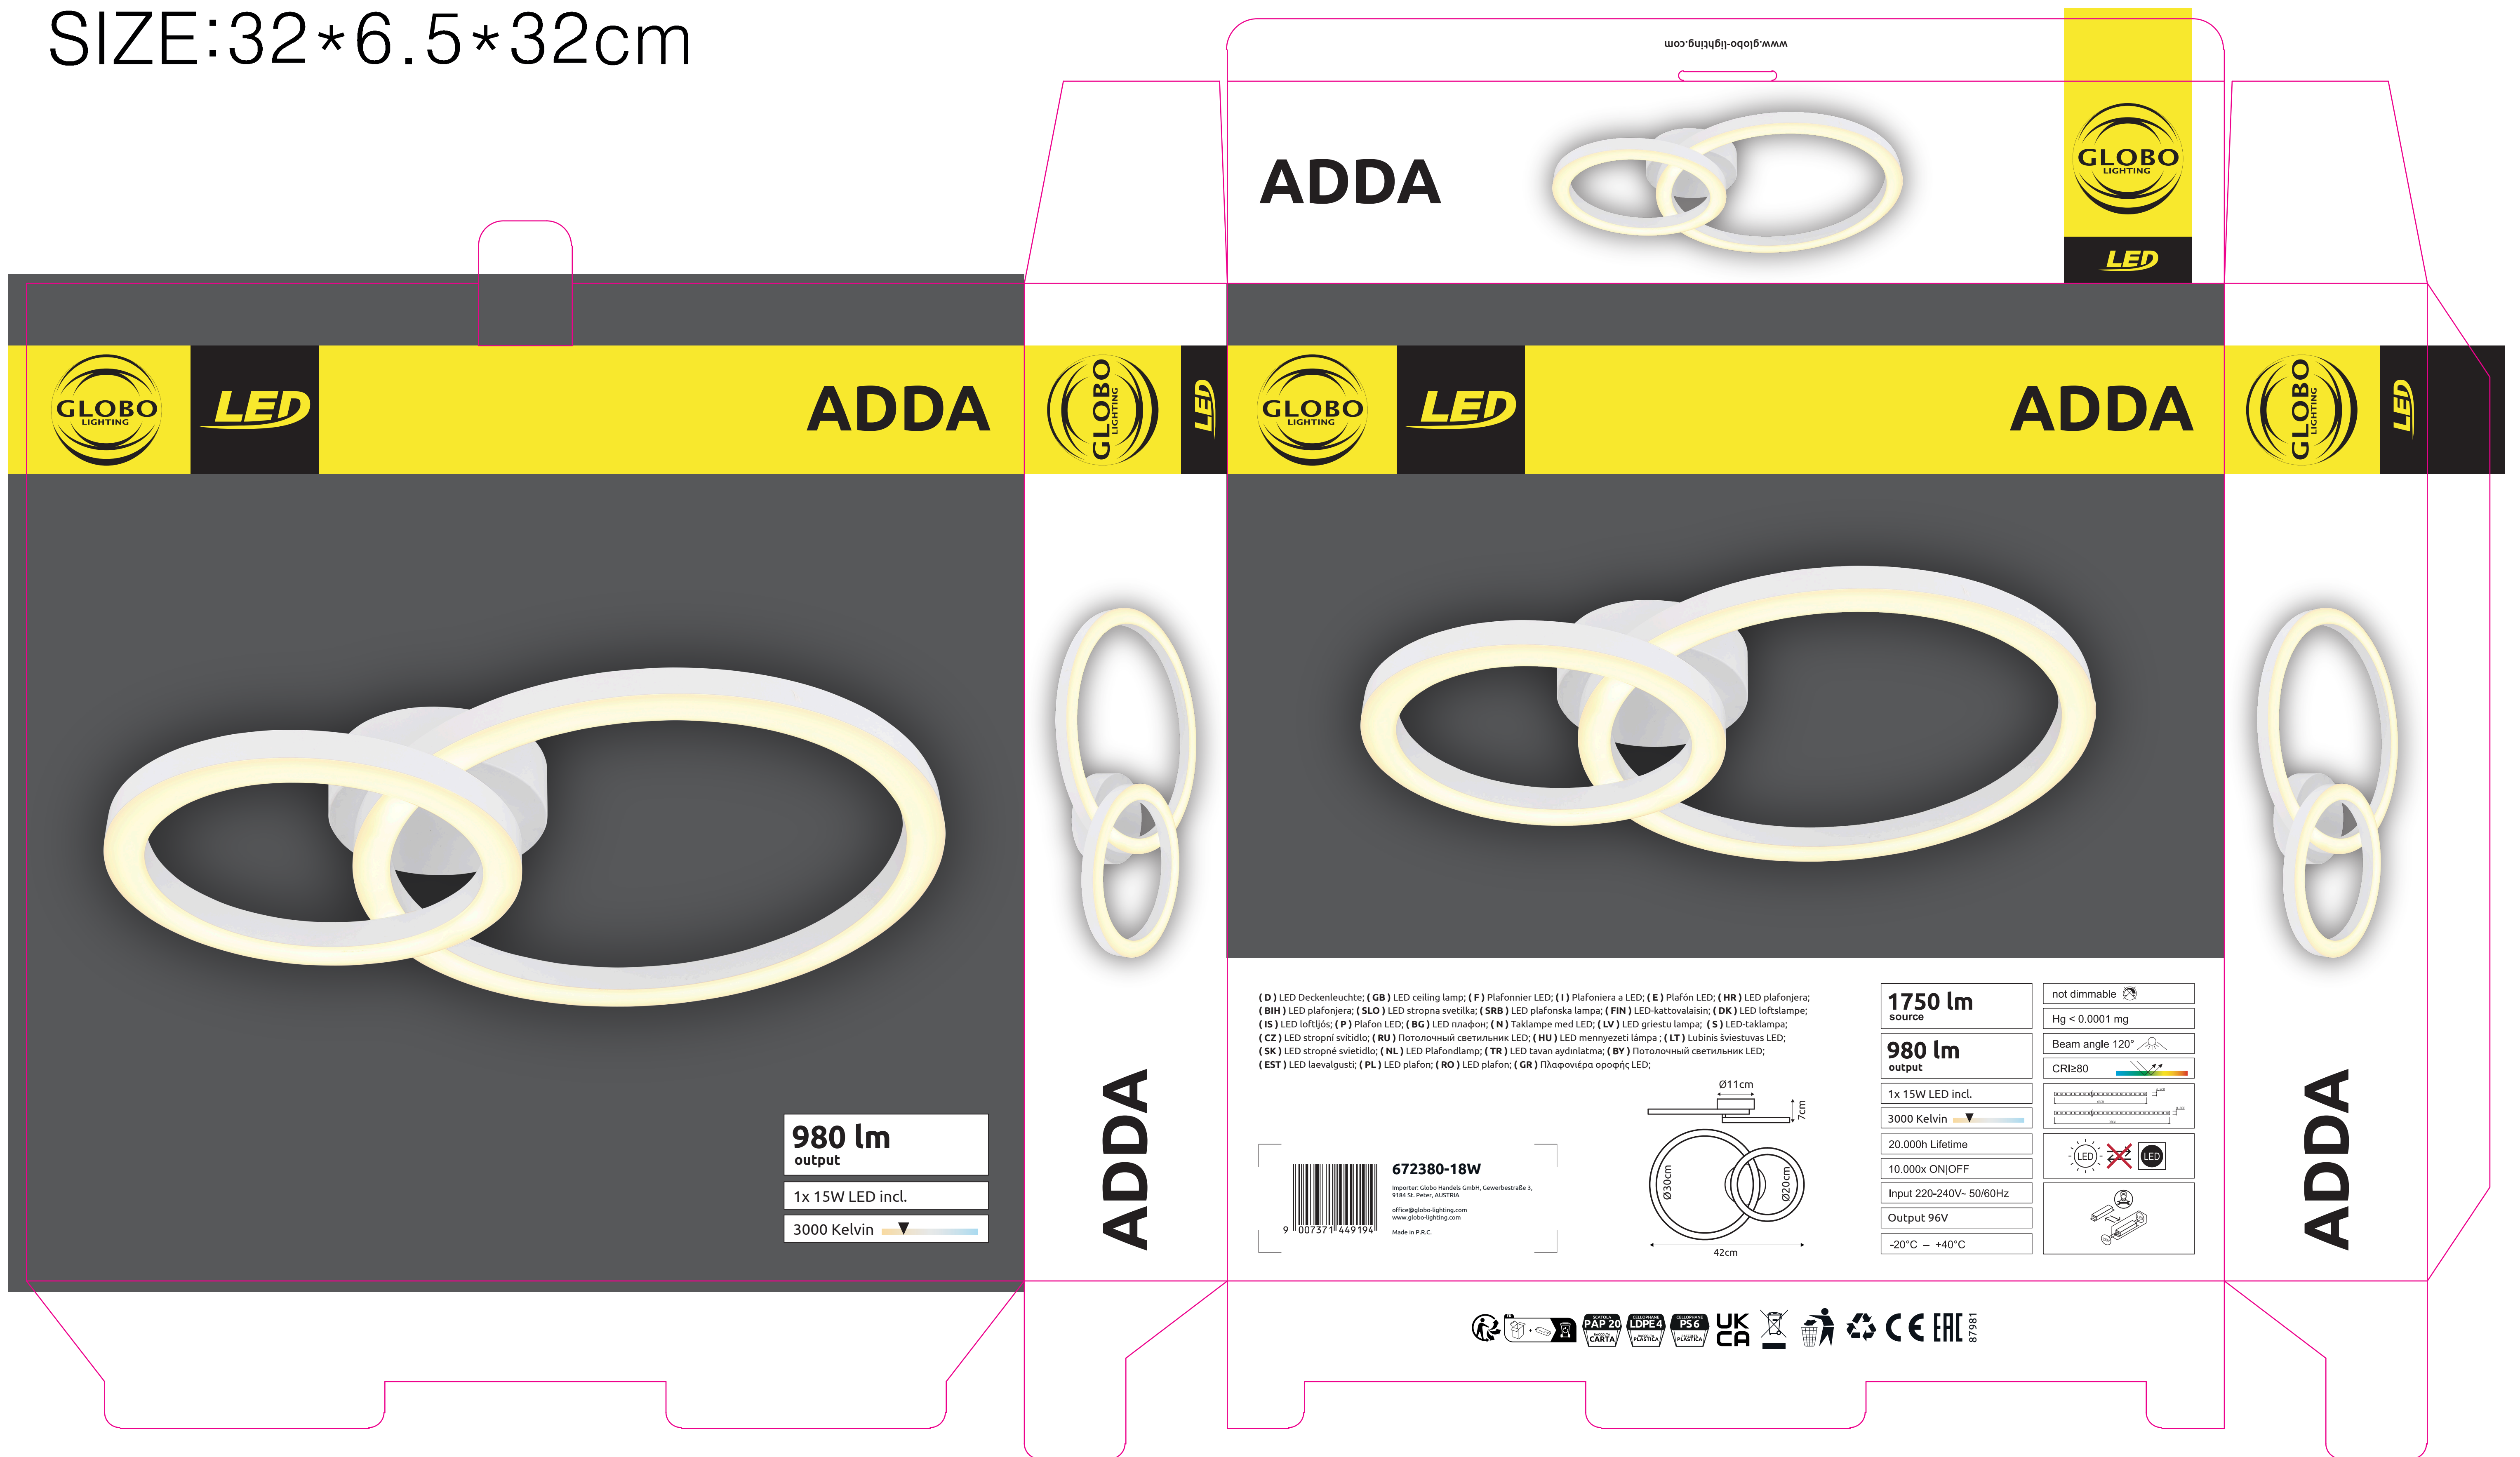

672380-18B

SIZE:32*6.5*32cm

www.globo-lighting.com

ADDA

ADDA

ADDA