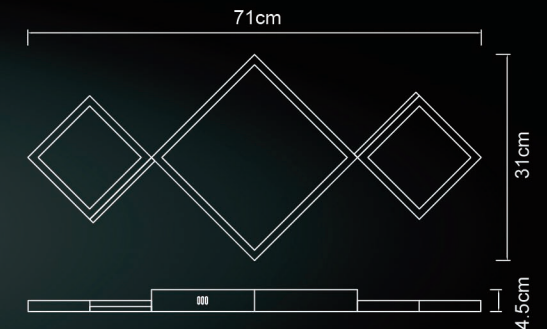

www.globo-lighting.com

MADE IN P.R.C

87697

1072lm output

2329 lm source

25W LED incl.

3000Kelvin

20.000h Lifetime

10.000x ON/OFF

Input 230~50/60Hz

Output 48V

-20°C -- +75°C

not dimmable

Hg 0 mg

Beam angle 120°

CRi>80