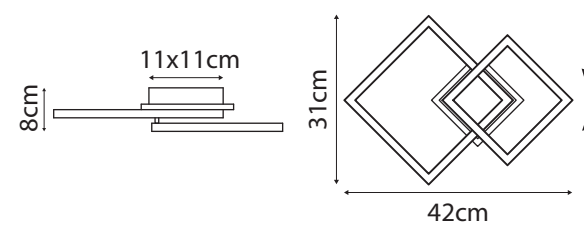

BARD

672840-15