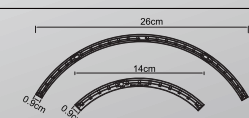

1150lm output

2250 lm source

18W LED incl.

3000 Kelvin

20.000h Lifetime

10.000x ON/OFF

Input 220-240V~ 50/60Hz

Output 36V

-10°C - +40°C

not dimmable

Hg <0.0001 mg

Beam angle 120°

CRI ≥ 80