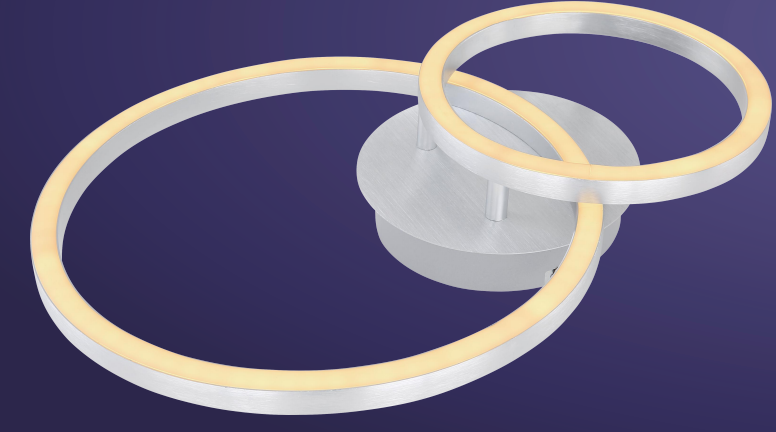

www.globo-lighting.com

320x90x440mm

1150lm output

LED