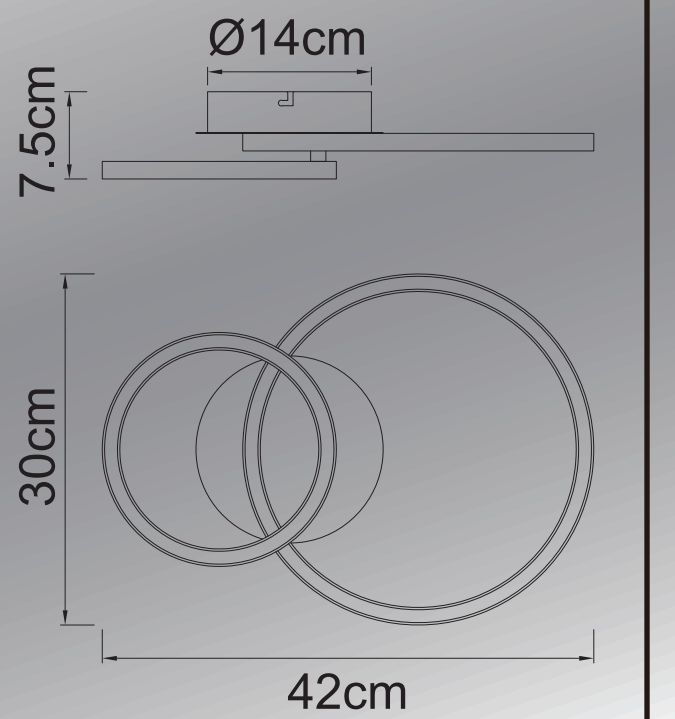

1150lm output

1150lm output