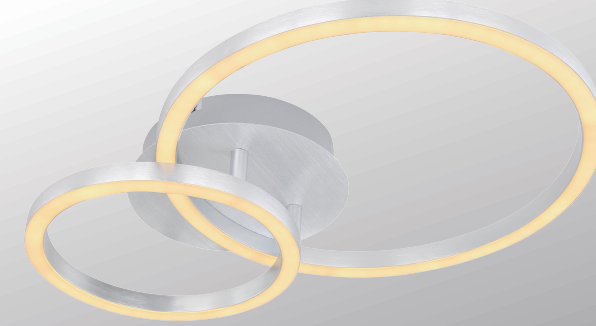

1150lm output

2250 lm source

18W LED incl.

3000 Kelvin

20.000h Lifetime

10.000x ON/OFF

Input 220-240V~ 50/60Hz

Output 36V

-10°C - +40°C

not dimmable

Hg <0.0001 mg

Beam angle 120°

CRI ≥ 80

67238-18

9 007371 427307