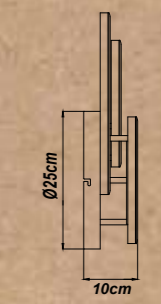

RANDELL

(D) LED Deckenleuchte; (GB) LED ceiling lamp; (F) Plafonnier LED; (I) Plafoniera a LED;
(E) Plafón LED; (HR) LED plafonjera ; (BIH) LED plafonjera ; (SLO) LED stropna svetilka;
(SRB) LED plafonska lampa; (FIN) LED-kattovalaisin; (DK) LED loftslampe; (IS) LED loftljós; (P) Plafon LED;
(BG) LED плафон; (N) Taklampe med LED; (LV) LED griestu lampa; (S) LED-taklampe; (CZ) LED stropní svítidlo;
(RUS) Потолочный светильник LED; (H) LED mennyezeti lámpa; (LT) Lubinis šviestuvus LED; (SK) LED stropné svietidlo
(NL) LED Plafondlamp; (TR) LED tavan aydinlatma; (EST) LED laevalgusti;
(PL) LED plafon; (RO) Plafoniera LED; (GR) Πλαφονιέρα οροφής LED;