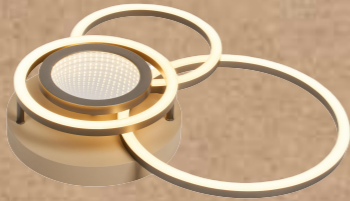

www.globo-lighting.com

RANDELL