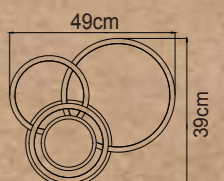

RANDELL

(D) LED Deckenleuchte; (GB) LED ceiling lamp; (F) Plafonnier LED; (I) Plafoniera a LED;
(E) Plafón LED; (HR) LED plafonjera ; (BIH) LED plafonjera ; (SLO) LED stropna svetilka;
(SRB) LED plafonska lampa; (FIN) LED-kattovalaisin; (DK) LED loftslampe; (IS) LED loftljós; (P) Plafon LED;
(BG) LED плафон; (N) Taklampe med LED; (LV) LED griestu lampa; (S) LED-taklampe; (CZ) LED stropní svítidlo;
(RUS) Потолочный светильник LED; (H) LED mennyezeti lámpa; (LT) Lubinis šviestuvus LED; (SK) LED stropné svietidlo
(NL) LED Plafondlamp; (TR) LED tavan aydinlatma; (EST) LED laevalgusti;
(PL) LED plafon; (RO) Plafoniera LED; (GR) Πλαφονιέρα οροφής LED;