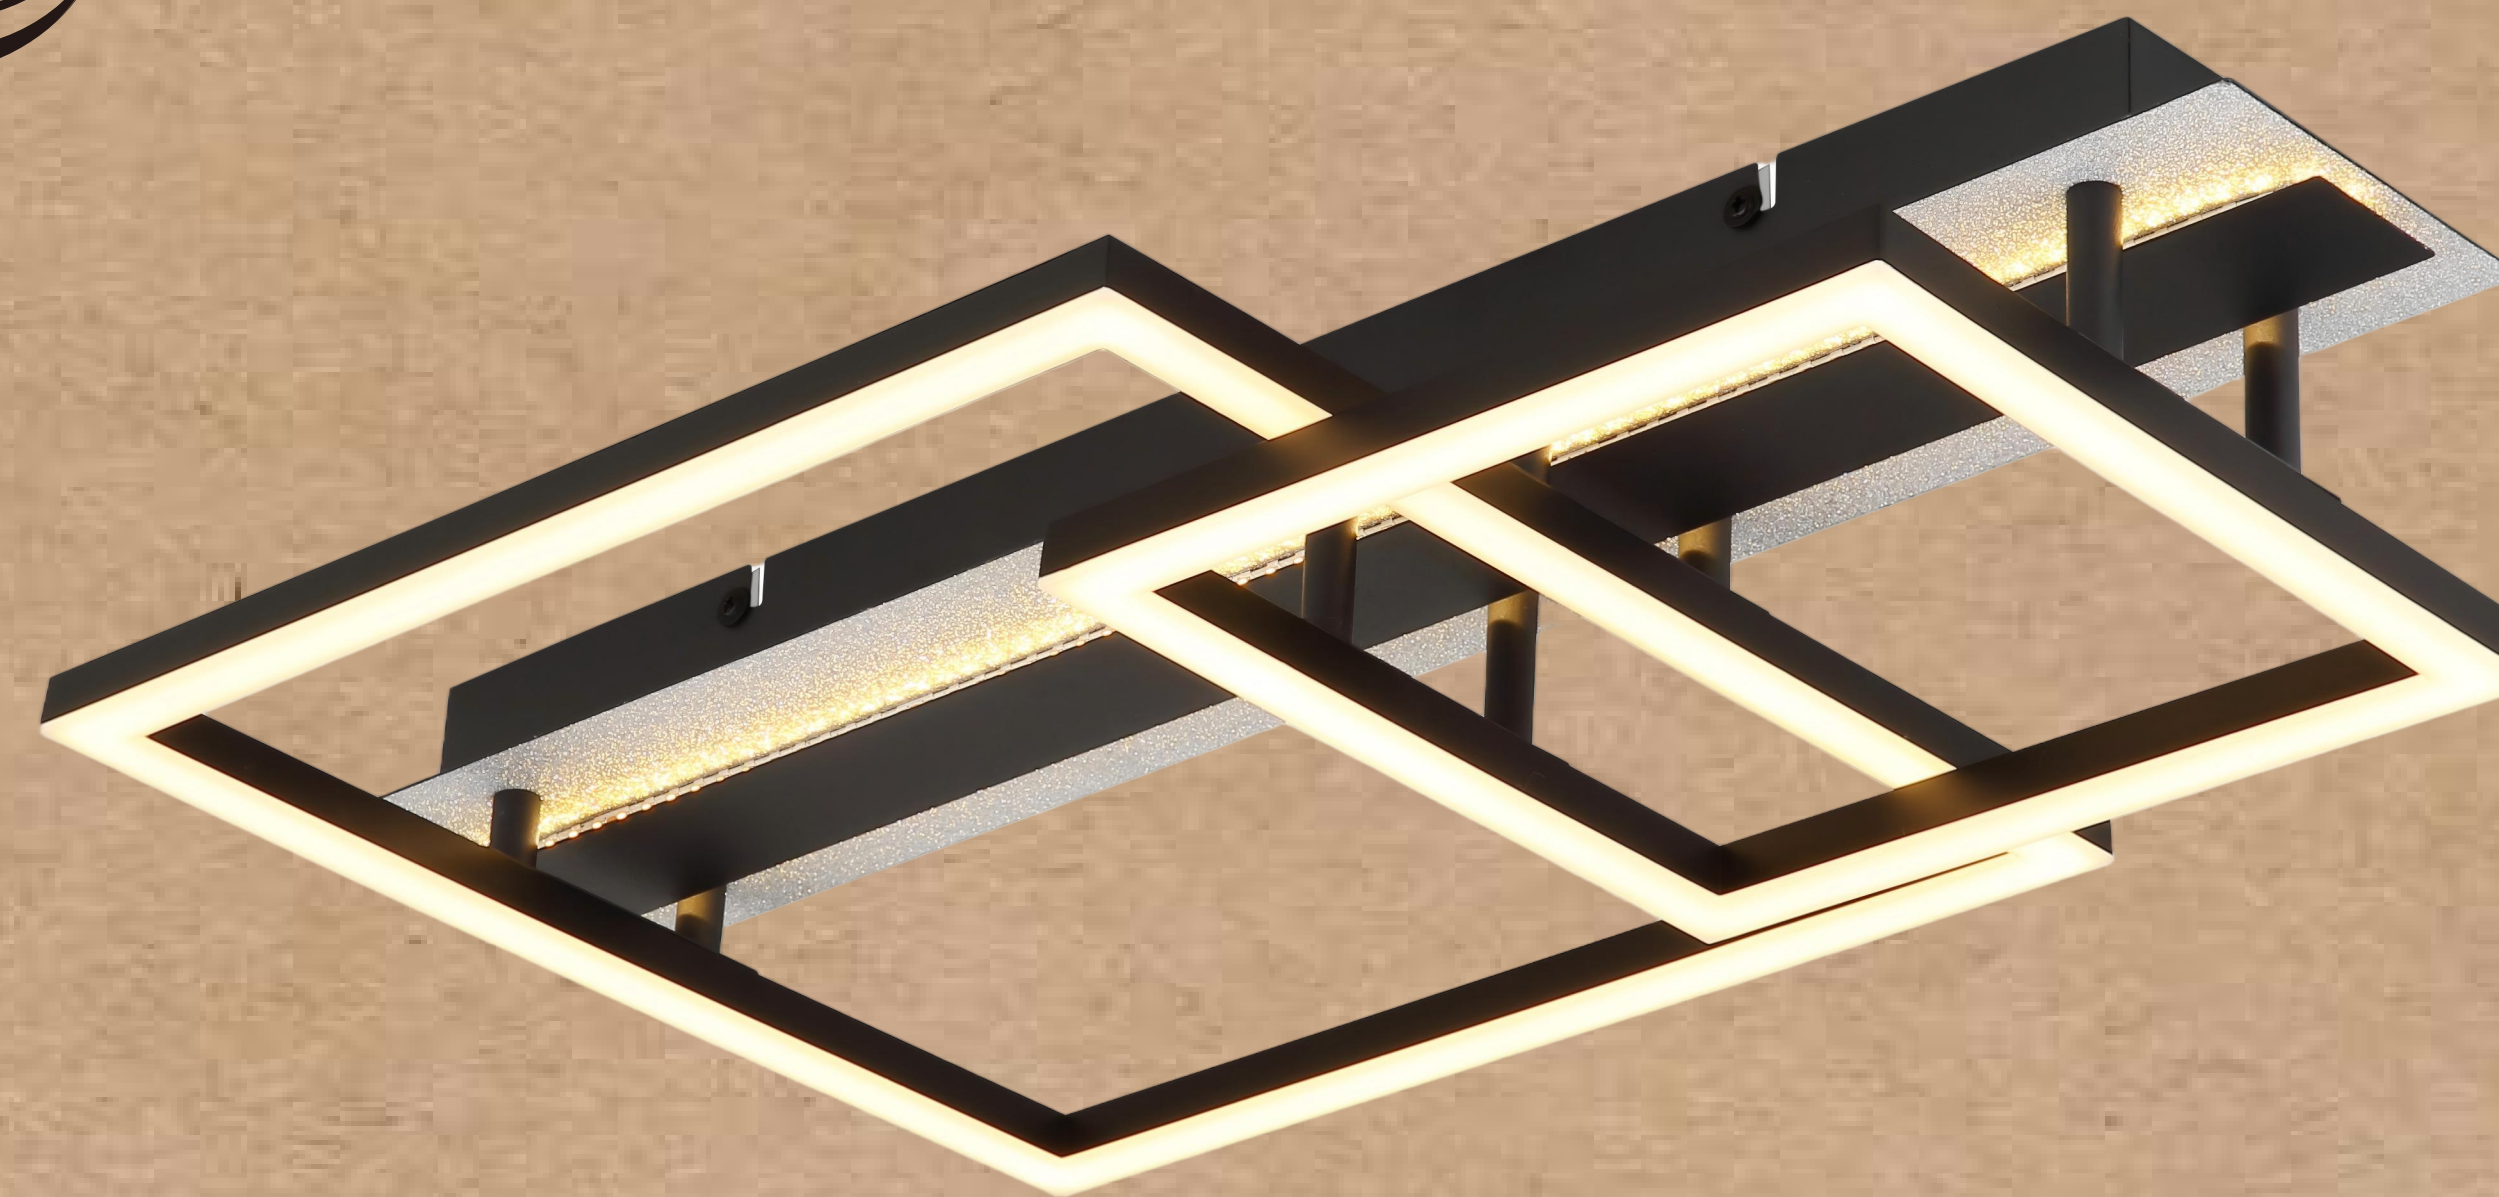

www.globo-lighting.com

ESTRADA

ESTRADA

1580 lm output
3380lm source
1x 30W LED incl.
10000h
20.000h Lifetime
10.000h CRI90
Input 230V - 50Watt
Output 30W
20°C - +45°C
not dimmable
1x 90°
Beam angle 90°
On/Off

ESTRADA