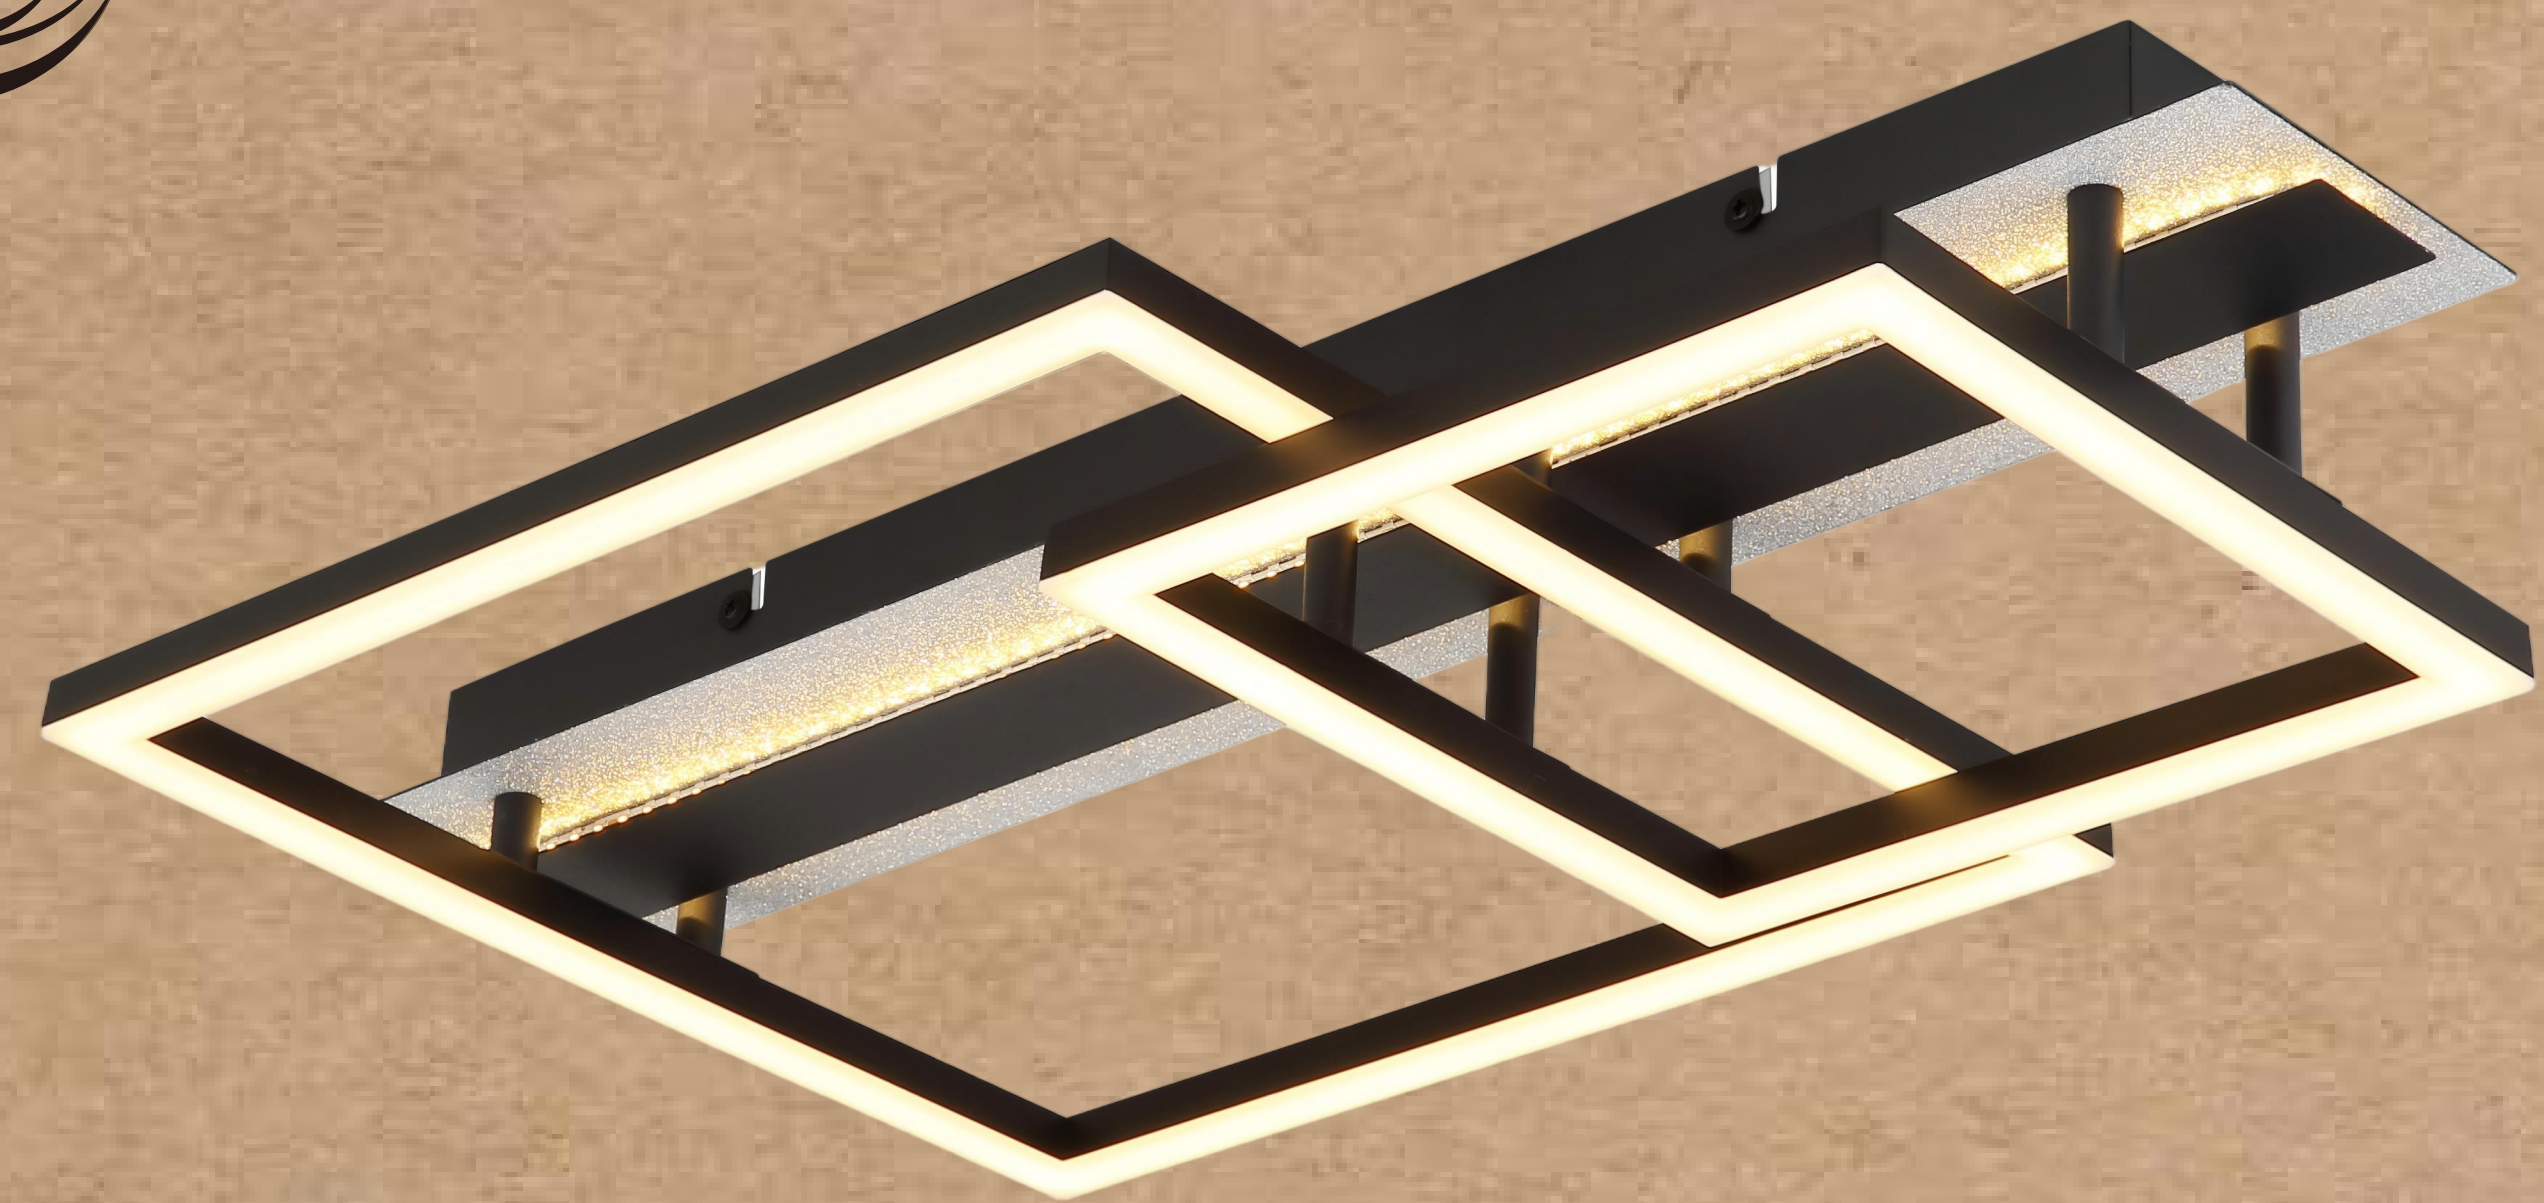

www.globo-lighting.com

ESTRADA

ESTRADA

1580 lm output
3380lm source
1x 30W LED incl.
10000h
20.000h Lifetime
10.000h CRI90
Input 230V - 50Watt
Output 30W
20°C - +45°C
not dimmable
1x 90°
Beam angle 90°
On/Off