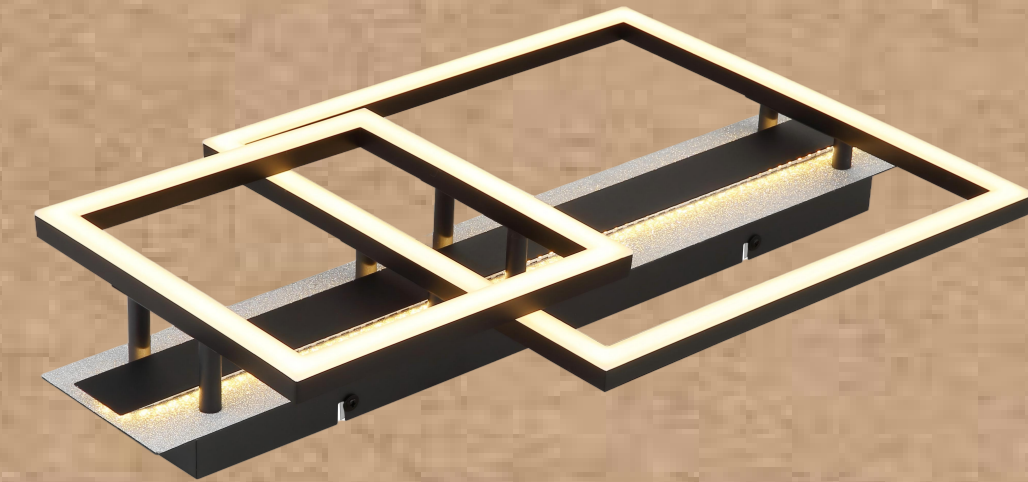

www.globo-lighting.com

ESTRADA

ESTRADA

1580 lm output
3380lm source
1x 30W LED incl.
10000h
20.000h Lifetime
10.000h CRI90
Input 230V - 50Watt
Output 30W
20°C - +45°C
not dimmable
1x 90°
Beam angle 90°
On/Off