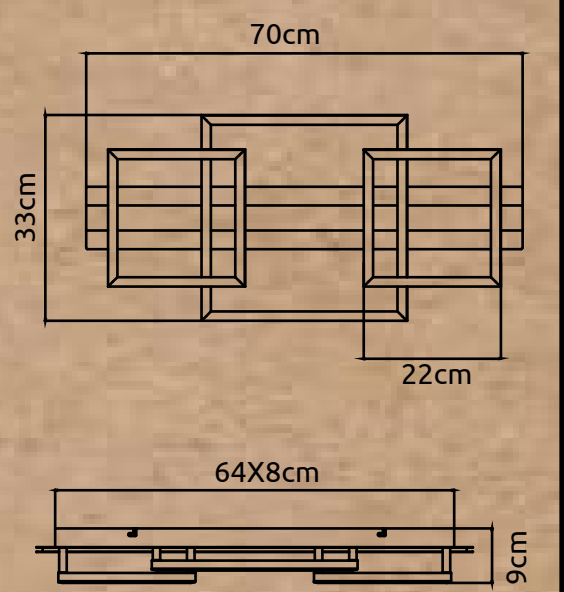

www.globo-lighting.com

ESTRADA

ESTRADA

2010 lm output
4800lm source
1x 40W LED light
20,000 L.Factor
10,000 CRI
Input 230V - 50/60Hz
Output 30V
20°C - 45°C
Not dimmable
1kg 0mg
Beam angle 360°
CRI: 100
Beam: 1000x1000x1000
673820-40
4 800737 1620712

ESTRADA