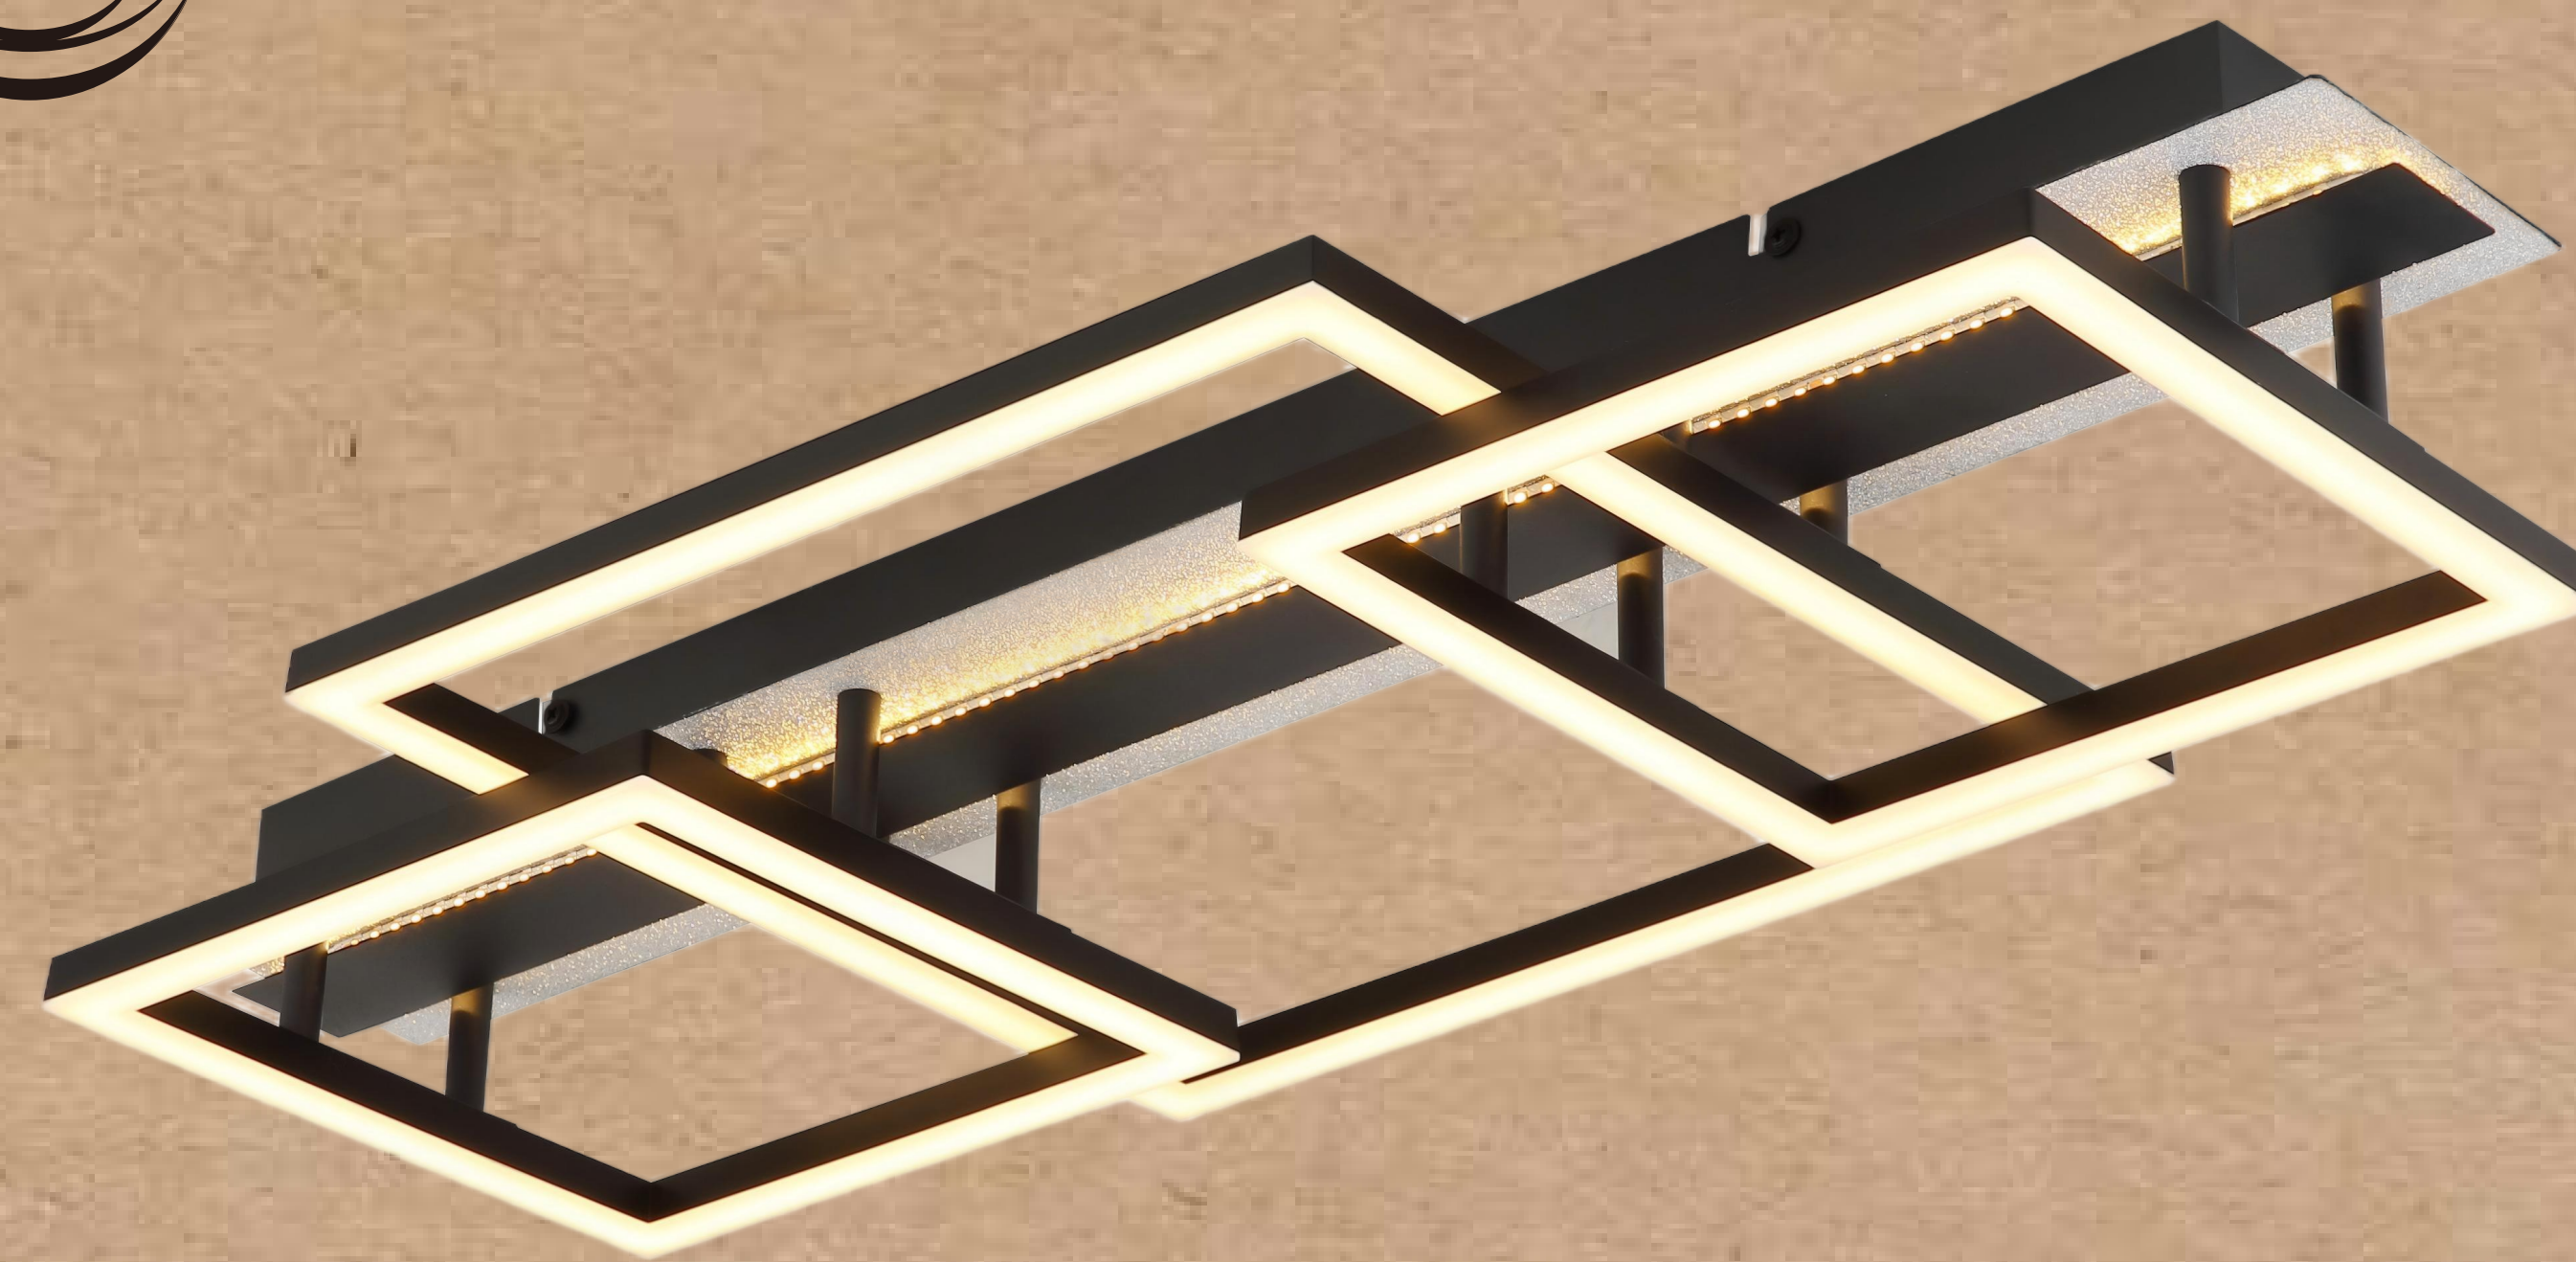

www.globo-lighting.com

ESTRADA

ESTRADA

2010 lm output
4800lm source
1x 40W LED light
20,000 L.Factor
10,000 CRI
Input 230V - 50/60Hz
Output 30V
20°C - 45°C
Not dimmable
1kg 0mg
Beam angle 360°
CRI: 100
Beam: 1000x1000x1000
673820-40
4 800737 1620712

ESTRADA