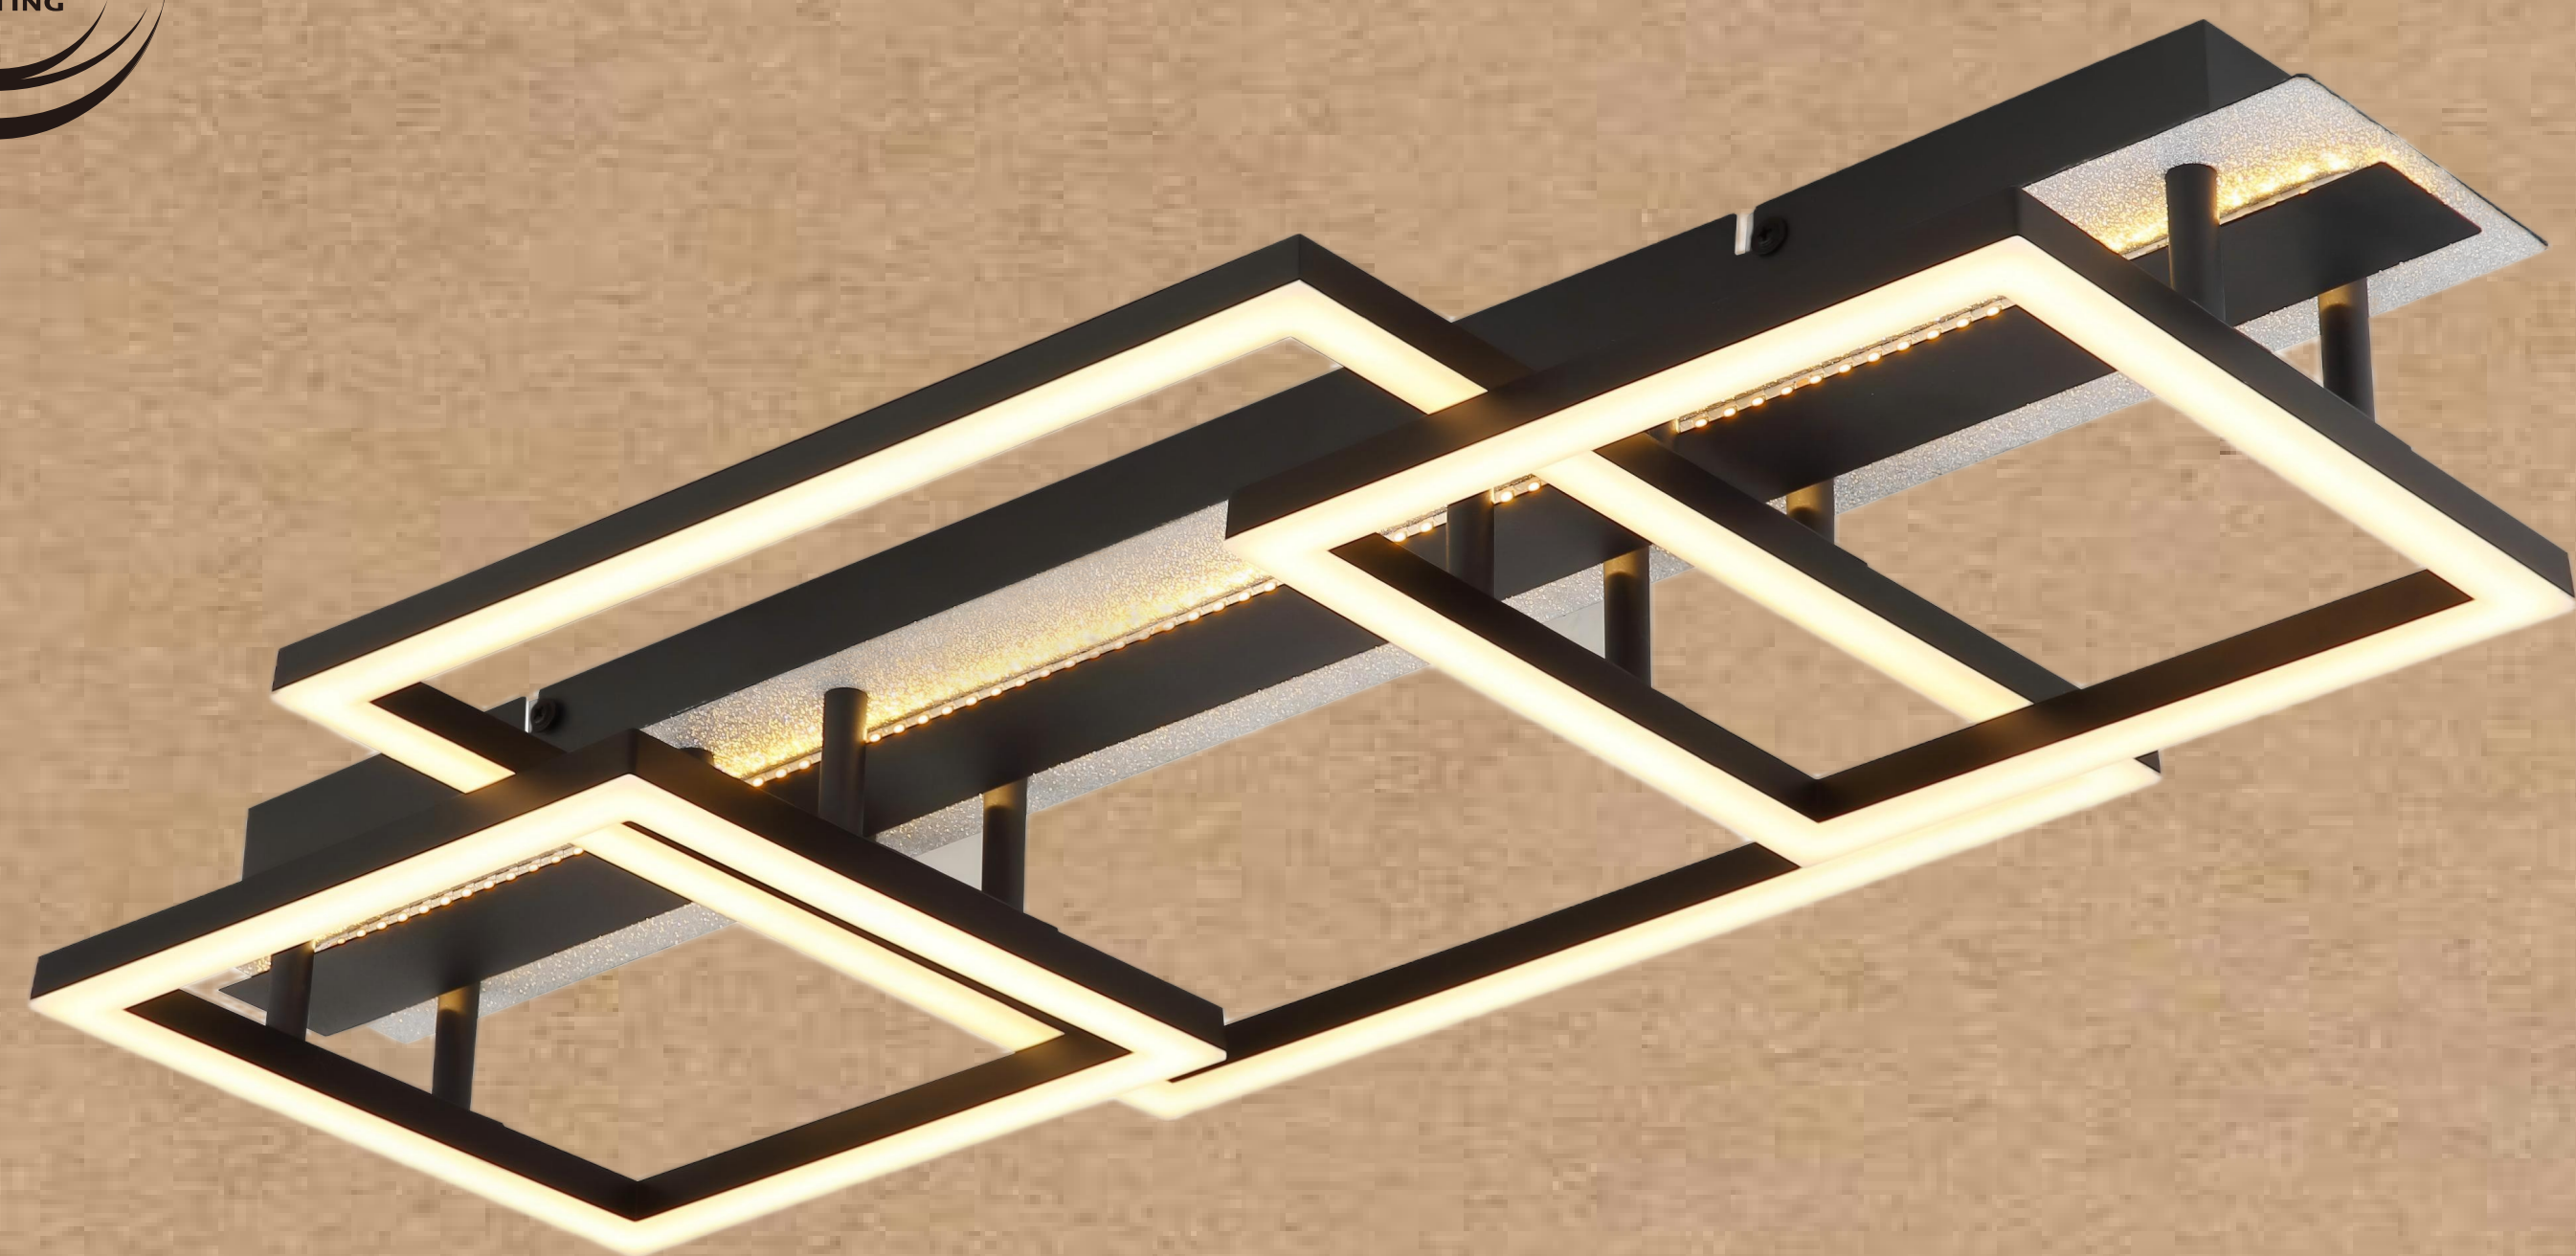

www.globo-lighting.com

ESTRADA

ESTRADA

2010 lm output
4800lm source
1x 40W LED light
20,000 L.Factor
10,000 CRI
Input 230V - 50/60Hz
Output 30V
20°C - 45°C
Not dimmable
1kg 0mg
Beam angle 360°
CRI: 100
Beam: 1000x1000x1000
673820-40
4 800737 1620712