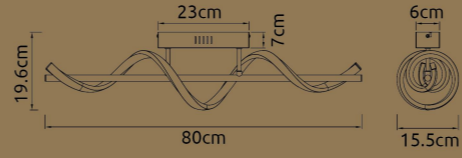

17.5x15x81cm

018

SPIRO

1560 lm output
2510lm source
20W LED incl.
3000 Kelvin
20,000h Lifetime
Input 220-240V-50/60Hz
Output 36V
-20°C - +40°C
not dimmable

Hg 0mg
Beam angle 360°
CRI>80
115cm
160cm
LED
not dimmable

67384D
9 407371 584314
Importer: Globo Handels GmbH,
Gewerbestraße 3, 97918 St. Peter,
AUSTRIA
office@globolighting.com
www.globolighting.com
Made in P.R.C.

150

175

150

175

SPIRO

SPIRO

www.globolighting.com