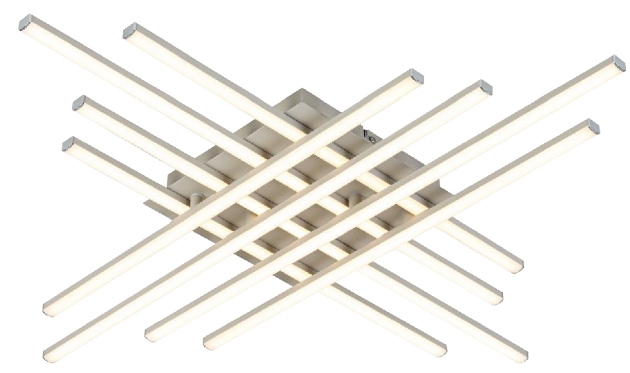

LORRETTO

www.globo-lighting.com