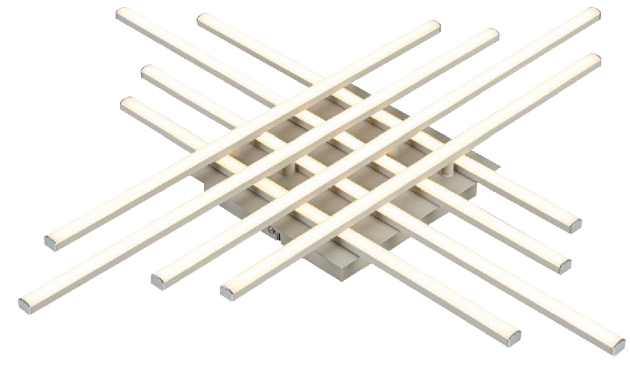

www.globo-lighting.com

LORRETTO

LORRETTO

LORRETTO

LORRETTO

2900 lm
6000 lm
1x 40W LED light source

3000 K
3000 K
3000 K

15,000h
15,000h
15,000h

Beam angle 360°
C90/90

20°C - 40°C
Ind dimmable
Output max 55W
Input 220-240V-50/60Hz

15,000h
30,000h lifetime
3000 K
3000 K
3000 K

1x 40W LED light source

6000 lm
2900 lm