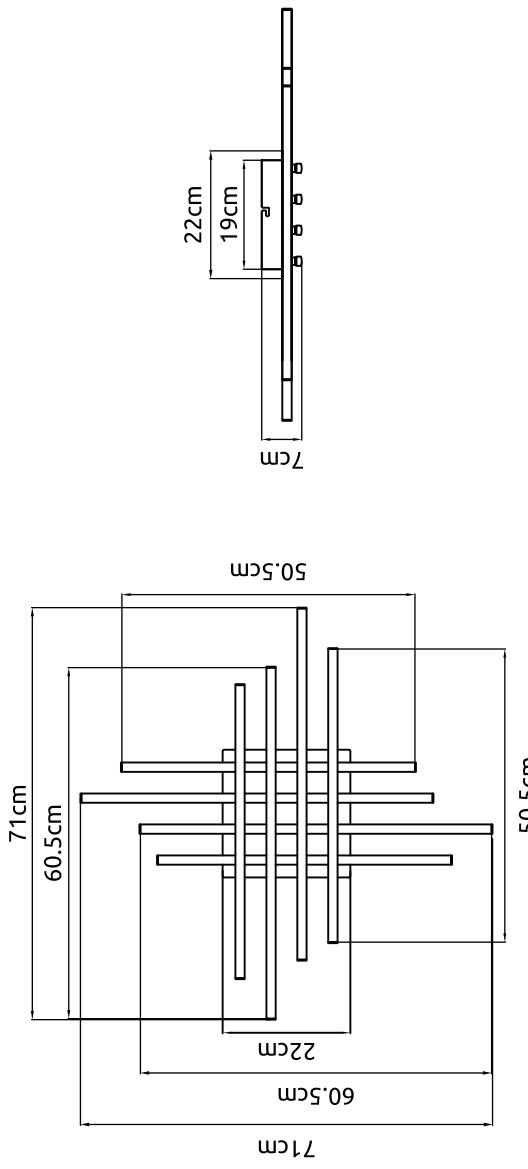

C17977UP / 67410-36S

140KL-90FL-140TL

Flute Type: 3 ply E

Box Type: 1002-73

www.globo-lighting.com

LORRETTO

LORRETTO

LORRETTO

LORRETTO

2900 lm
6000 lm
1x 40W LED light source

3000 K
3000 K
3000 K

15,000h
15,000h
15,000h

Beam angle 360°
C90/90

20°C - 40°C
Ind dimmable
Output max 55W
Input 220-240V-50/60Hz

15,000h
30,000h lifetime
3000 K
3000 K
3000 K

1x 40W LED light source

6000 lm
2900 lm

LORRETTO

www.globo-lighting.com