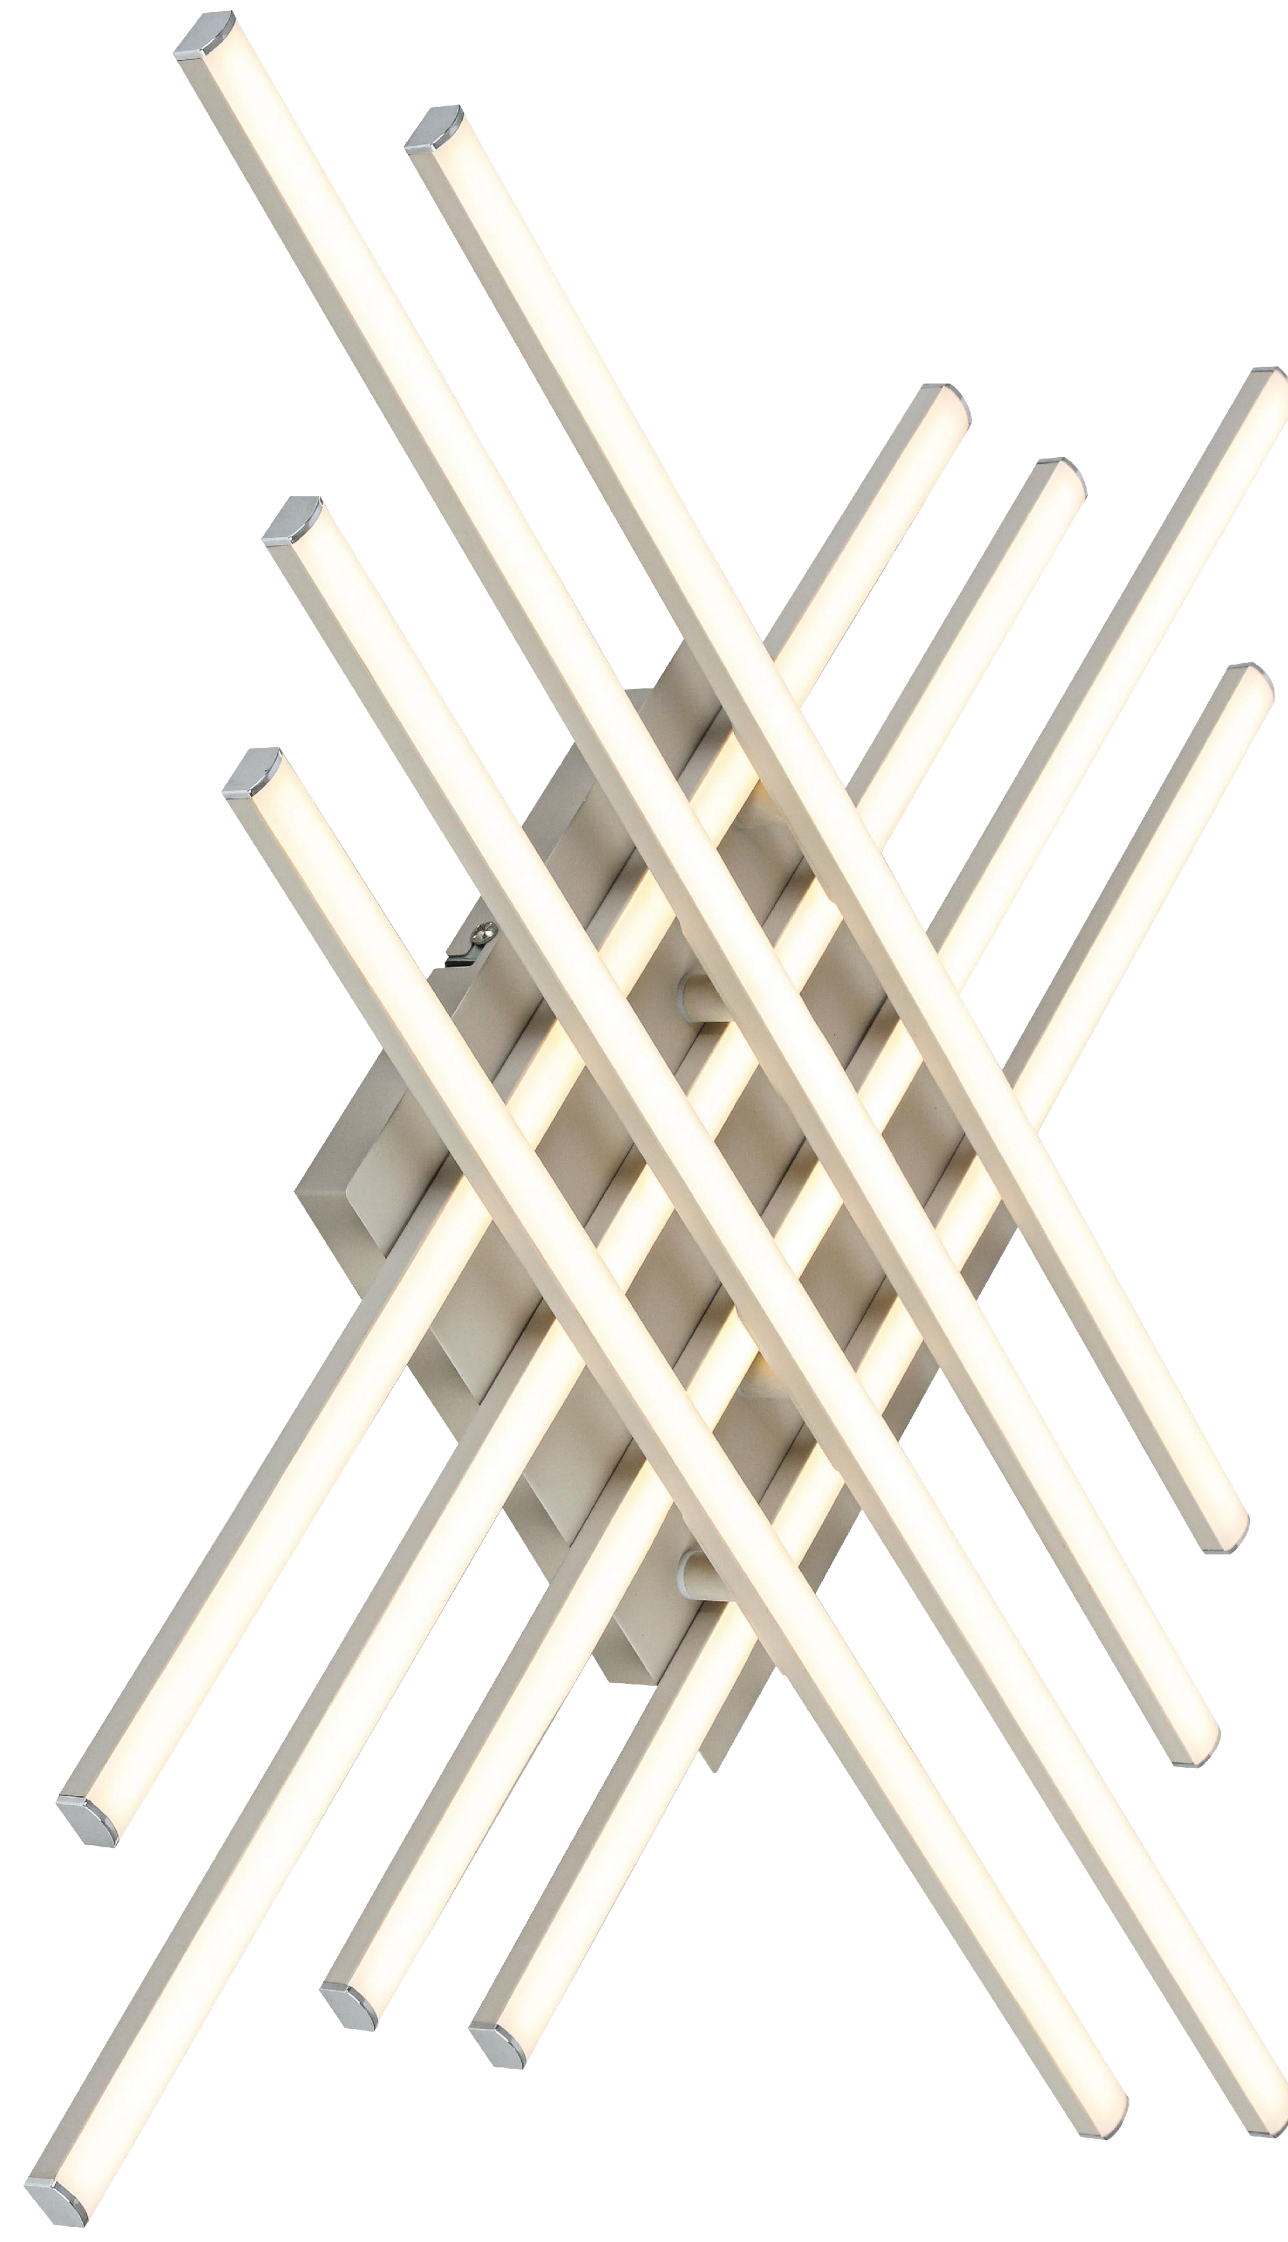

C17977UP / 67410-36S

140KL-90FL-140TL

Flute Type: 3 ply E

Box Type: 1002-73

www.globo-lighting.com

LORRETTO

LORRETTO

LORRETTO

LORRETTO

2900 lm
6000 lm
1x 40W LED light source

3000 K
3000 K
3000 K

15,000h
15,000h
15,000h

Beam angle 360°
C90/90

20°C - 40°C
Ind dimmable
Output max 55W
Input 220-240V-50/60Hz

15,000h
30,000h lifetime
3000 K
3000 K
3000 K

1x 40W LED light source

6000 lm
2900 lm

LORRETTO

www.globo-lighting.com