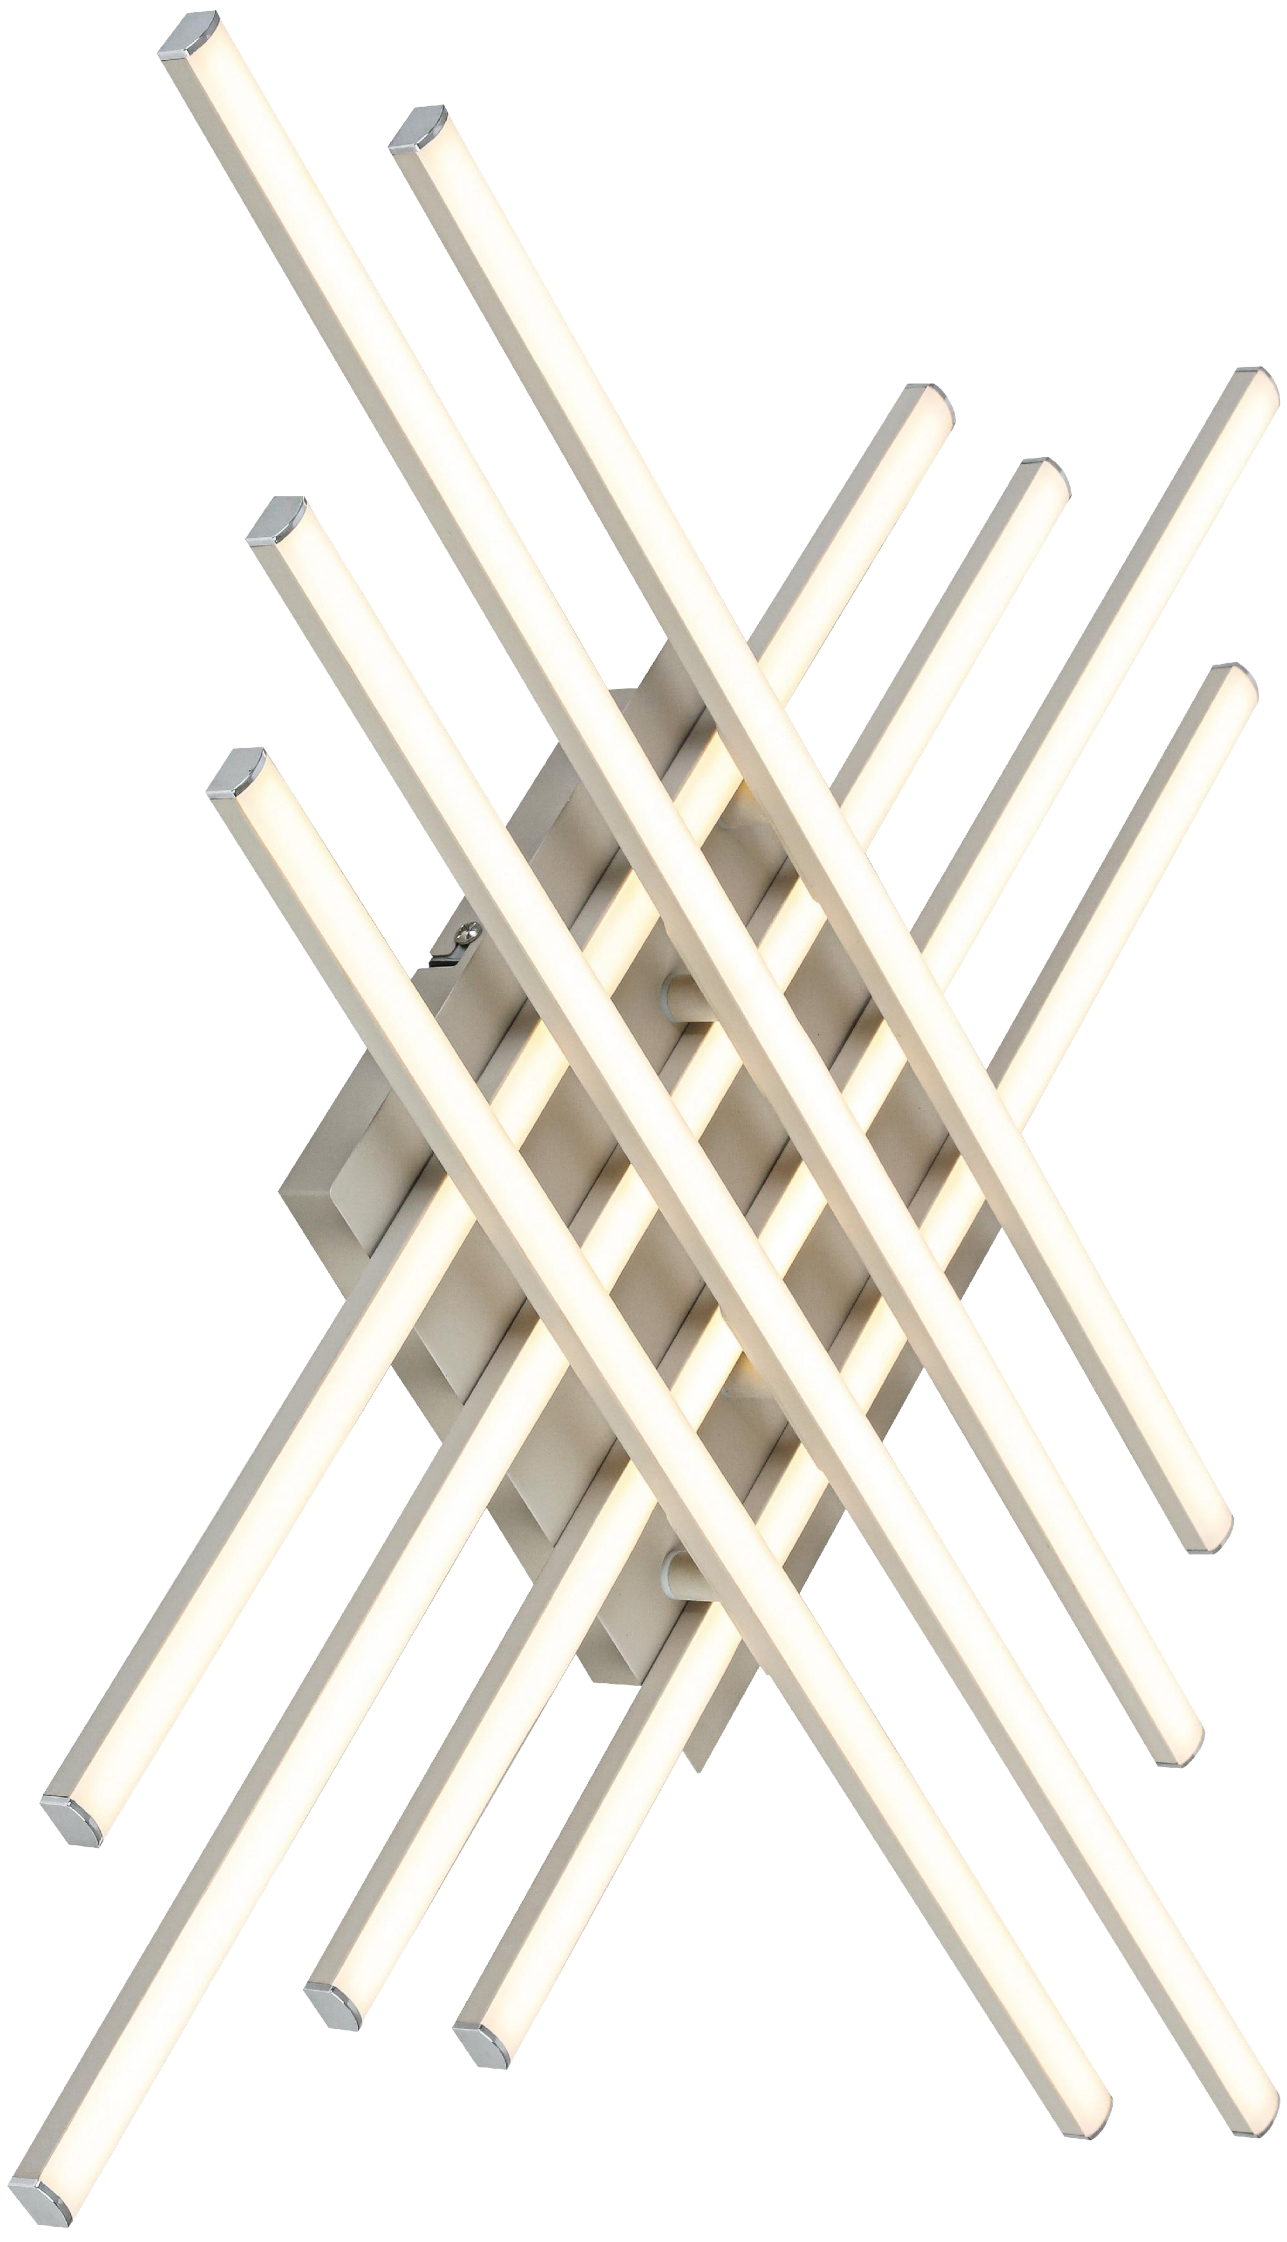

C17977UP / 67410-36S

140KL-90FL-140TL

Flute Type: 3 ply E

Box Type: 1002-73

www.globo-lighting.com

LORRETTO

LORRETTO

LORRETTO

LORRETTO

2900 lm
6000 lm
1x 40W LED light source

3000 K
3000 K
3000 K

15,000h
15,000h
15,000h

Beam angle 360°
C90/90

20°C - 40°C
Ind dimmable
Output max 55W
Input 220-240V-50/60Hz

15,000h
30,000h lifetime
3000 K
3000 K
3000 K

1x 40W LED light source

6000 lm
2900 lm

LORRETTO

www.globo-lighting.com