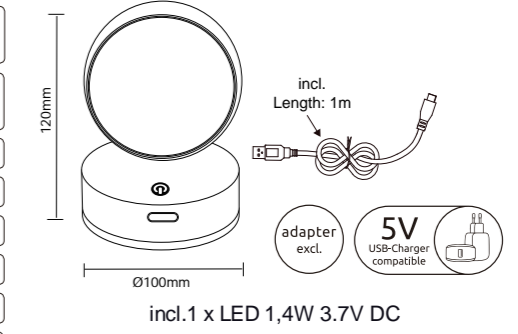

RANDI

150 lm	source
90 lm	output
1.4W	LED incl.
3000 Kelvin	
20.000h	Lifetime
10.000x	ON/OFF
Input 220-240V - 50/60Hz	
Output 3.7V	
-20°C - +40°C	
not dimmable	
Hg < 0.0001mg	
Beam angle 120°	
CRI>70	
Ø5cm