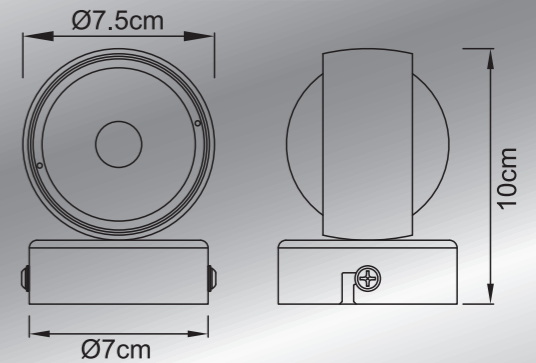

LED

470lm output

8.5x8.5x11cm

LED

470lm output

780 lm source

7W LED incl.

3000 Kelvin

78290B
 Importer: GLOBO Handels GmbH
 Gewerbestrasse 3, A-9184 Sankt Peter
 AUSTRIA
 www.globo-lighting.com
 office@globo-lighting.com
 MADE IN P.R.C

LED

470lm output

- | | |
|-------------------------------|---------------------------------|
| (DEU) LED Wandleuchte | (LVA) LED sienas lampa |
| (GBR) LED wall lamp | (NOR) Vegglampe med LED |
| (BGR) LED аплик | (RUS) Настенный светильник, LED |
| (CZE) LED nástěnné svítidlo | (SRB) LED zidna lampa |
| (DNK) LED væglampe | (SVK) LED nástenné svetidlo |
| (ESP) Applique LED | (SVN) LED Stenska svetilka |
| (EST) LED seinavalgusti | (SWE) LED-väggampa |
| (FIN) LED-seinävalaisin | (TUR) LED'li duvar aydınlatması |
| (FRA) Applique LED | (BIH) LED zidna svjetiljka |
| (HRV) LED zidna svjetiljka | (NL) LED wandlamp |
| (HUN) LED falikar | (POR) Applique de parede LED |
| (ISL) LED veggjós | (PL) LED Kinkiet |
| (ITA) Applique a LED | (RO) Aplica perete LED |
| (LTU) LED sieninis šviestuvus | |