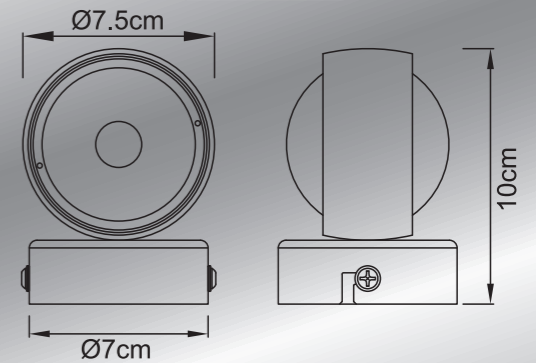

78292

Importer: GLOBO Handels GmbH  
Gewerbstrasse 3, A-9184 Sankt Peter  
AUSTRIA  
www.globo-lighting.com  
office@globo-lighting.com  
MADE IN P.R.C

LED

470lm output

- |                               |                                 |
|-------------------------------|---------------------------------|
| (DEU) LED Wandleuchte         | (LVA) LED sienas lampa          |
| (GBR) LED wall lamp           | (NOR) Vegglampe med LED         |
| (BGR) LED аплик               | (RUS) Настенный светильник, LED |
| (CZE) LED nástěnné svítidlo   | (SRB) LED zidna lampa           |
| (DNK) LED væglampe            | (SVK) LED nástenné svietidlo    |
| (ESP) Applique LED            | (SVN) LED Stenska svetilka      |
| (EST) LED seinavalgusti       | (SWE) LED-väggampa              |
| (FIN) LED-seinävalaisin       | (TUR) LED'li duvar aydinlatmasi |
| (FRA) Applique LED            | (BIH) LED zidna svjetiljka      |
| (HRV) LED zidna svjetiljka    | (NL) LED wandlamp               |
| (HUN) LED falikar             | (POR) Applique de parede LED    |
| (ISL) LED vegglys             | (PL) LED Kinkiet                |
| (ITA) Applique a LED          | (RO) Aplicia perete LED         |
| (LTU) LED sieninis sviestuvus |                                 |