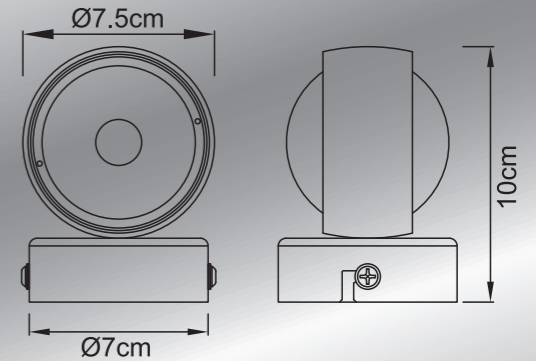

LED

470lm output

8.5x8.5x11cm

LED

470lm output

780 lm source

7W LED incl.

3000 Kelvin

78293  
 Importer: GLOBO Handels GmbH  
 Gewerbestrasse 3, A-9184 Sankt Peter  
 AUSTRIA  
 www.globo-lighting.com  
 office@globo-lighting.com  
 MADE IN P.R.C

LED

470lm output

- |                               |                                 |
|-------------------------------|---------------------------------|
| (DEU) LED Wandleuchte         | (LVA) LED sienas lampa          |
| (GBR) LED wall lamp           | (NOR) Vegglampe med LED         |
| (BGR) LED аплик               | (RUS) Настенный светильник, LED |
| (CZE) LED nástěnné svítidlo   | (SRB) LED zidna lampa           |
| (DNK) LED væglampe            | (SVK) LED nástenné svietidlo    |
| (ESP) Applique LED            | (SVN) LED Stenska svetilka      |
| (EST) LED seinavalgusti       | (SWE) LED-väggampa              |
| (FIN) LED-seinävalaisin       | (TUR) LED'li duvar aydınlatması |
| (FRA) Applique LED            | (BIH) LED zidna svjetiljka      |
| (HRV) LED zidna svjetiljka    | (NL) LED wandlamp               |
| (HUN) LED falikar             | (POR) Applique de parede LED    |
| (ISL) LED veggjós             | (PL) LED Kinkiet                |
| (ITA) Applique a LED          | (RO) Aplica perete LED          |
| (LTU) LED sieninis šviestuvus |                                 |