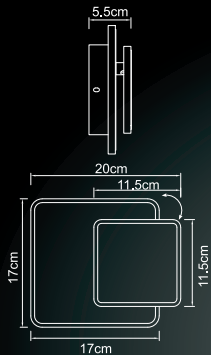

LED

GLOBO LIGHTING

870 lm
output

78406W

IP20|12W LED Input: 230V|incl.

Importer:

GLOBO Handels GmbH
Gewerbstrasse 3
A-9184 Sankt Peter
AUSTRIA
www.globo-lighting.com
MADE IN P.R.C

88600

1187 lm

source

not dimmable

Hg 0 mg

12W LED incl.

Beam angle 120°

3000 Kelvin

CRI≥80