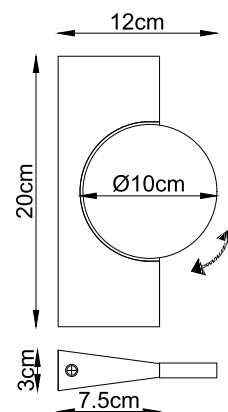

78416S

210

JASPER

JASPER

www.globo-lighting.com

99 lm output

336 lm source

1x3 W LED incl.

Beam angle 360°

CRI≥80

78416S

9 007371 590445

Importer: Globo Handels GmbH,
Gewerbestraße 3,9184 St. Peter
AUSTRIA

office@globo-lighting.com
www.globo-lighting.com

Made in P.R.C.

(D) LED Wandleuchte; (GB) LED wall lamp; (F) Applique LED; (I) Applique a LED;
(E) Applique LED; (HR) LED zidna svjetiljka; (BIH) LED zidna svjetiljka; (SLO) LED Stenska svetilka;
(SRB) LED zidna lamp; (FIN) LED seinävalaisin; (DK) LED væglampe; (IS) LED veggilös; (P) Applique de parede LED;
(BG) LED аплик; (N) Veggilampe med LED; (LV) LED sienas lamp; (S) LED-väglampa; (CZ) LED nástenné svítidlo;
(RUS) Настенный светильник; (H) LED Falikar; (LT) LED sieninis šviestuvas; (SK) LED nástenné svietidlo;
(NL) LED wandlamp; (TR) LED ti duvar aydınlatması; (EST) LED seinavalgusti;
(PL) LED Kinkiet; (RO) Aplica perete LED; (GR) Φωτιστικό τοίχου LED;

125

40

125

40