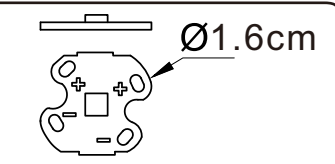

78417M(175x40x290mm)

www.globo-lighting.com

JASPER

290

JASPER

151 lm output

336 lm source

1x3W LED incl.

3000 Kelvin

20.000h Lifetime

10.000x ON/OFF

Input 220-240V~ 50/60Hz

Output 2.5-4.5V

-20°C - +40°C

not dimmable

Hg 0 mg

Beam angle 360°

CRI≥80

78417M

9 007371 581450
Importer: Globo Handels GmbH,
Gewerbestraße 3,9184 St. Peter
AUSTRIA

office@globo-lighting.com
www.globo-lighting.com

Made in P.R.C.

(D) LED Wandleuchte; (GB) LED wall lamp; (F) Applique LED; (I) Applique a LED;
(E) Applique LED; (HR) LED zidna svjetiljka; (BH) LED zidna svjetiljka; (SLO) LED Stenska svetiljka;
(SRB) LED zidna lamp; (FIN) LED-seinälamp; (DK) LED væglampe; (IS) LED veigljós; (P) Applique de paroi; LED;
(BG) LED аплика; (N) Vægglampe med LED; (LV) LED sienas lampas; (S) LED-vāgļlampa; (CZ) LED nástenné svítilno;
(RU) Настенный светильник; LED; (H) LED falkar; (LT) LED sieninis šviestuvas; (SK) LED nástenné svietidlo;
(NL) LED wandlamp; (TR) LED'ü duvar aydınlatması; (EST) LED seinälampus;
(PL) LED Kinkiet; (RO) Aplica perete LED; (GR) Φωτιστικό τοίχου LED;

175

40

175

40