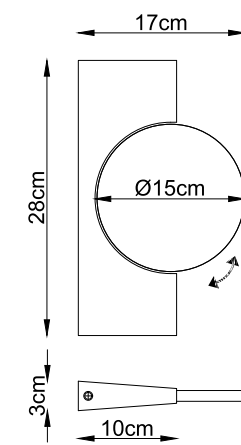

78417M(175x40x290mm)

www.globo-lighting.com

JASPER

290

JASPER

151 lm output

336 lm source

1x3W LED incl.

Beam angle 360°

CRI≥80

78417M

9 007371 581450
Importer: Globo Handels GmbH,
Gewerbestraße 3,9184 St. Peter
AUSTRIA

office@globo-lighting.com
www.globo-lighting.com

Made in P.R.C.

(D) LED Wandleuchte; (GB) LED wall lamp; (F) Applique LED; (I) Applique a LED;
(E) Applique LED; (HR) LED zidna svjetiljka; (BH) LED zidna svjetiljka; (SLO) LED Stenska svetiljka;
(SRB) LED zidna lamp; (FIN) LED-seinälamp; (DK) LED væglampe; (IS) LED veigljós; (P) Applique de paroi; LED;
(BG) LED аплика; (N) Vægglampe med LED; (LV) LED sienas lampas; (S) LED-vāgļlampa; (CZ) LED nástenné svítilno;
(RU) Настенный светильник; LED; (H) LED falkar; (LT) LED sieninis šviestuvas; (SK) LED nástenné svietidlo;
(NL) LED wandlamp; (TR) LED'ü duvar aydınlatması; (EST) LED seinälampus;
(PL) LED Kinkiet; (RO) Aplica perete LED; (GR) Φωτιστικό τοίχου LED;

175

40

175

40