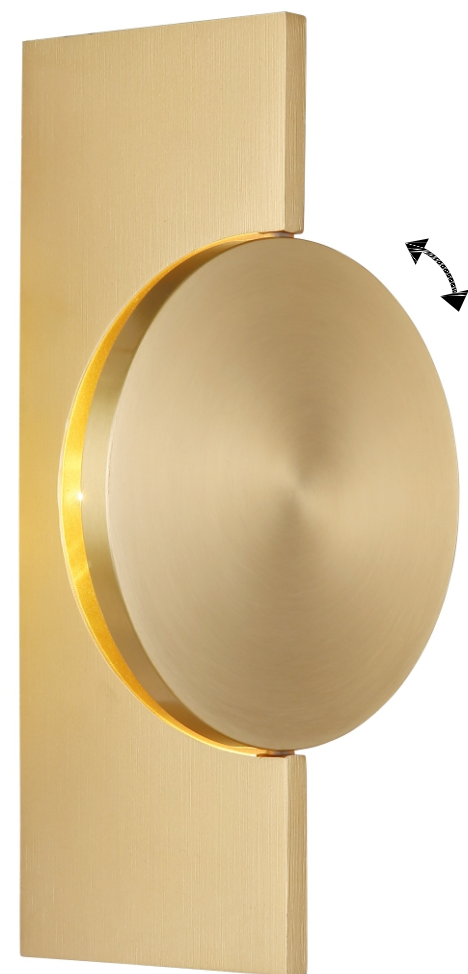

78417M(175x40x290mm)

www.globo-lighting.com

JASPER

290

JASPER

151 lm output

336 lm source

1x3W LED incl.

Beam angle 360°

CRI≥80

78417M

9 007371 581450
Importer: Globo Handels GmbH,
Gewerbestraße 3,9184 St. Peter
AUSTRIA

office@globo-lighting.com
www.globo-lighting.com

Made in P.R.C.

(D) LED Wandleuchte; (GB) LED wall lamp; (F) Applique LED; (I) Applique a LED;
(E) Applique LED; (HR) LED zidna svjetiljka; (BH) LED zidna svjetiljka; (SLO) LED Stenska svetiljka;
(SRB) LED zidna lamp; (FIN) LED-seinälamp; (DK) LED væglampe; (IS) LED veigljós; (P) Applique de paroi; LED;
(BG) LED аплика; (N) Vægglampe med LED; (LV) LED sienas lampas; (S) LED-vāgļlampa; (CZ) LED nástenné svítilno;
(RU) Настенный светильник; LED; (H) LED falkar; (LT) LED sieninis šviestuvas; (SK) LED nástenné svietidlo;
(NL) LED wandlamp; (TR) LED'ü duvar aydınlatması; (EST) LED seinälampus;
(PL) LED Kinkiet; (RO) Aplica perete LED; (GR) Φωτιστικό τοίχου LED;