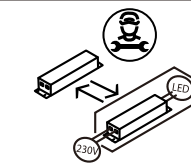

78417M(175x40x290mm)

www.globo-lighting.com

JASPER

290

JASPER

151 lm output

336 lm source

1x3W LED incl.

Beam angle 360°

CRI≥80

78417M

9 007371 581450
Importer: Globo Handels GmbH,
Gewerbestraße 3,9184 St. Peter
AUSTRIA

office@globo-lighting.com
www.globo-lighting.com

Made in P.R.C.

(D) LED Wandleuchte; (GB) LED wall lamp; (F) Applique LED; (I) Applique a LED;
(E) Applique LED; (HR) LED zidna svjetiljka; (BH) LED zidna svjetiljka; (SLO) LED Stenska svetiljka;
(SRB) LED zidna lamp; (FIN) LED-seinälamp; (DK) LED væglampe; (IS) LED veigljós; (P) Applique de paroi; LED;
(BG) LED аплика; (N) Vægglampe med LED; (LV) LED sienas lampas; (S) LED-vāgļlampa; (CZ) LED nástenné svítilno;
(RU) Настенный светильник; LED; (H) LED falkar; (LT) LED sieninis šviestuvas; (SK) LED nástenné svietidlo;
(NL) LED wandlamp; (TR) LED'ü duvar aydınlatması; (EST) LED seinälampus;
(PL) LED Kinkiet; (RO) Aplica perete LED; (GR) Φωτιστικό τοίχου LED;