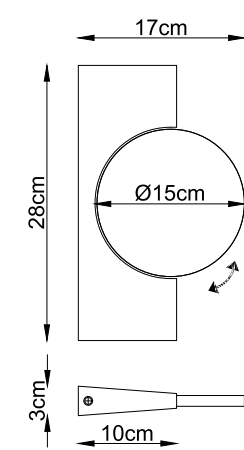

78417S(175x40x290mm)

www.globo-lighting.com

JASPER

290

JASPER

101 lm output

336 lm source

1x3W LED incl.

Beam angle 360°

CRI≥80

78417S

9 007371 584451
Importer: Globo Handels GmbH,
Gewerbestraße 3,9184 St. Peter
AUSTRIA

office@globo-lighting.com
www.globo-lighting.com

Made in P.R.C.

(D) LED Wandleuchte; (GB) LED wall lamp; (F) Applique LED; (I) Applique a LED;
(E) Applique LED; (HR) LED zidna svjetiljka; (BH) LED zidna svjetiljka; (SLO) LED Stenska svetiljka;
(SRB) LED zidna lamp; (FIN) LED-seinälälysti; (DK) LED væglampe; (IS) LED veigljós; (P) Applique de paroi LED;
(BG) LED аплик; (N) Vægglampe med LED; (LV) LED sienas lampas; (S) LED-vägglamp; (CZ) LED nástenné svítilno;
(RU) Настенный светильник; LED; (H) LED falkar; (LT) LED sieninis šviestuvas; (SK) LED nástenné svietidlo;
(NL) LED wandlamp; (TR) LED'ü duvar aydınlatması; (EST) LED seinälälysti;
(PL) LED Kinkiet; (RO) Aplica perete LED; (GR) Φωτιστικό τοίχου LED;

175

40

175

40