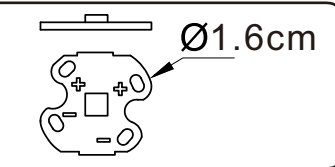

78417S(175x40x290mm)

www.globo-lighting.com

JASPER

290

JASPER

101 lm output

336 lm source

1x3W LED incl.

Beam angle 360°

CRI≥80

78417S

9 007371 584451
Importer: Globo Handels GmbH,
Gewerbestraße 3,9184 St. Peter
AUSTRIA

office@globo-lighting.com
www.globo-lighting.com

Made in P.R.C.

(D) LED Wandleuchte; (GB) LED wall lamp; (F) Applique LED; (I) Applique a LED;
(E) Applique LED; (HR) LED zidna svjetiljka; (BH) LED zidna svjetiljka; (SLO) LED Stenska svetiljka;
(SRB) LED zidna lamp; (FIN) LED-seinälälysti; (DK) LED væglampe; (IS) LED veigljós; (P) Applique de paroi LED;
(BG) LED аплик; (N) Vægglampe med LED; (LV) LED sienas lampas; (S) LED-vägglamp; (CZ) LED nástenné svítilno;
(RU) Настенный светильник; LED; (H) LED falkar; (LT) LED sieninis šviestuvas; (SK) LED nástenné svietidlo;
(NL) LED wandlamp; (TR) LED'ü duvar aydınlatması; (EST) LED seinälälysti;
(PL) LED Kinkiet; (RO) Aplica perete LED; (GR) Φωτιστικό τοίχου LED;