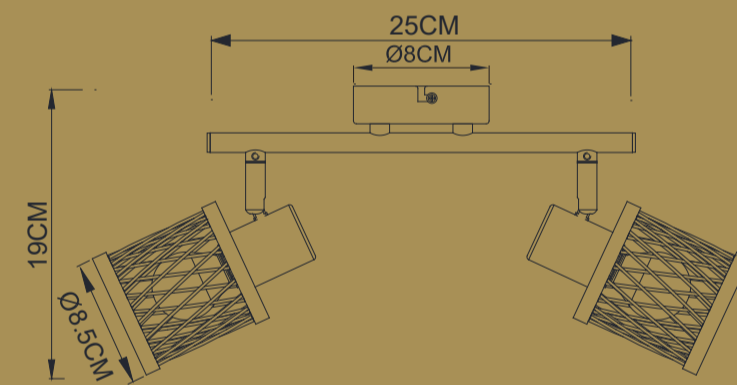

81050208
150X105X260

NOWA
MALI
230V~ 50Hz
2xE14 MAX 10W LED

NOWA

NOWA
MALI
230V~ 50Hz
2xE14 MAX 10W LED

NOWA

81050208

IP20 | 2x MAX 10W LED E14 230V | excl. 
Importer:
GLOBO Handels GmbH
Gewerbstrasse 3
A-9184 Sankt Peter
AUSTRIA
www.globo-lighting.com
office@globo-lighting.com
MADE IN P.R.C