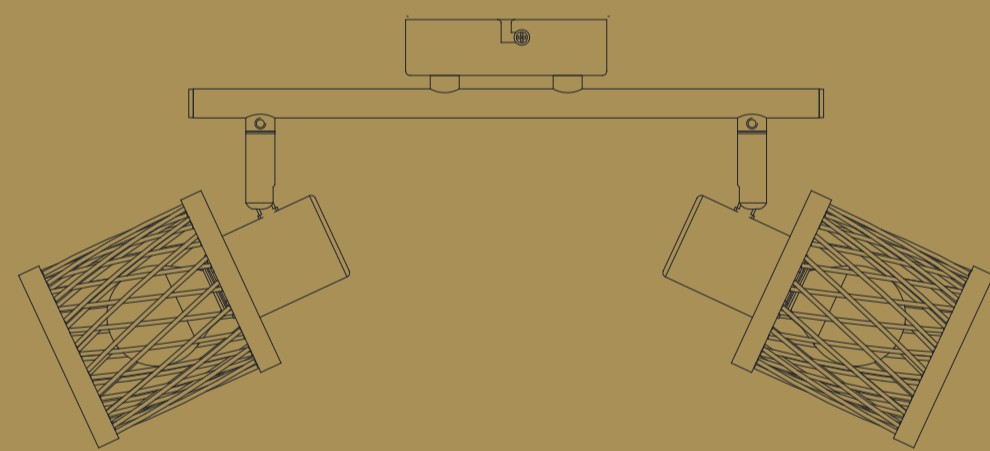

81050208
150X105X260

NOWA
MALI
230V~ 50Hz
2xE14 MAX 10W LED

NOWA

NOWA
MALI
230V~ 50Hz
2xE14 MAX 10W LED

NOWA

81050208

IP20 | 2x MAX 10W LED E14 230V | excl. 
Importer:
GLOBO Handels GmbH
Gewerbstrasse 3
A-9184 Sankt Peter
AUSTRIA
www.globo-lighting.com
office@globo-lighting.com
MADE IN P.R.C