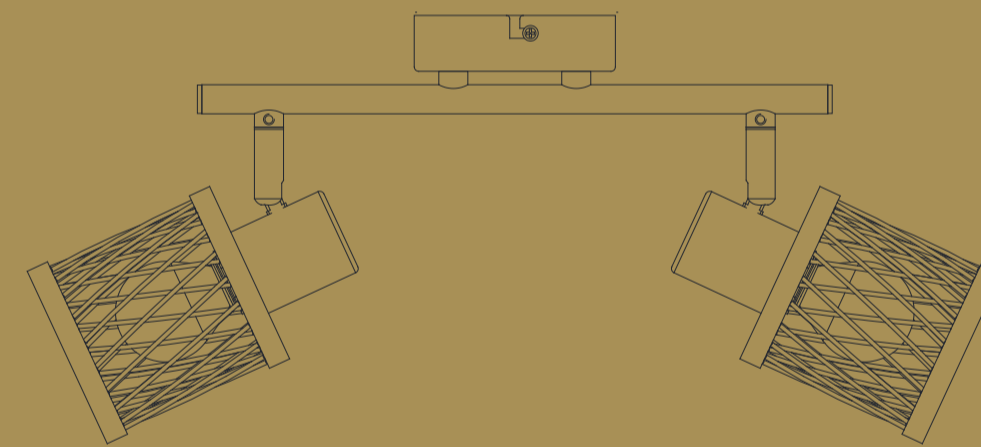

81050208
150X105X260

NOWA
MALI
230V~ 50Hz
2xE14 MAX 10W LED

NOWA

NOWA
MALI
230V~ 50Hz
2xE14 MAX 10W LED

NOWA

81050208

IP20 | 2x MAX 10W LED E14 230V | excl. 
Importer:
GLOBO Handels GmbH
Gewerbstrasse 3
A-9184 Sankt Peter
AUSTRIA
www.globo-lighting.com
office@globo-lighting.com
MADE IN P.R.C