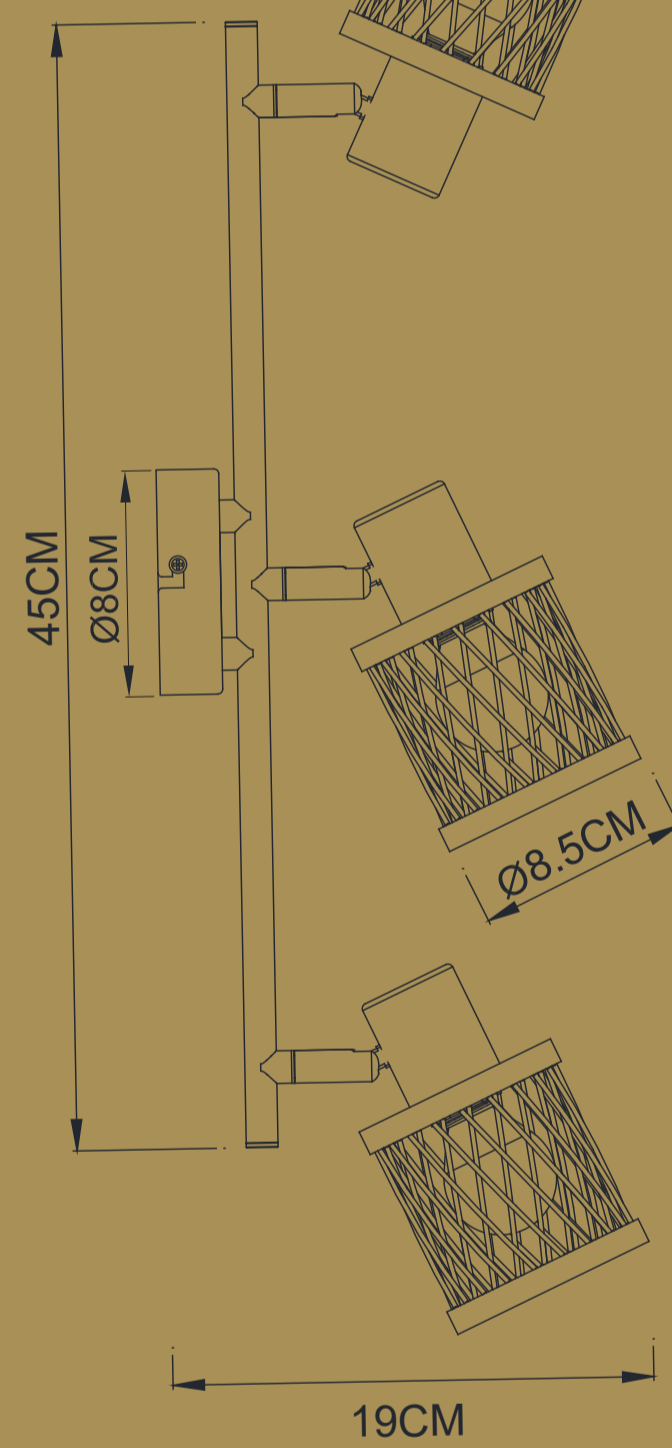

NOWA

NOWA

MALI

230V~ 50Hz
3xE14 MAX 10W LED