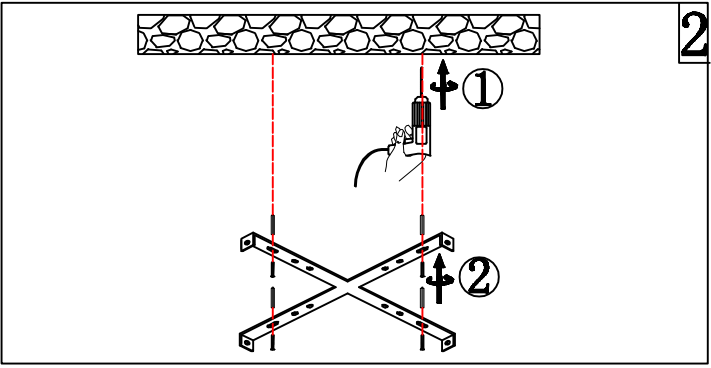

# Match code

New remote repairing

①

OFF

②

5S

keep pressing

ON