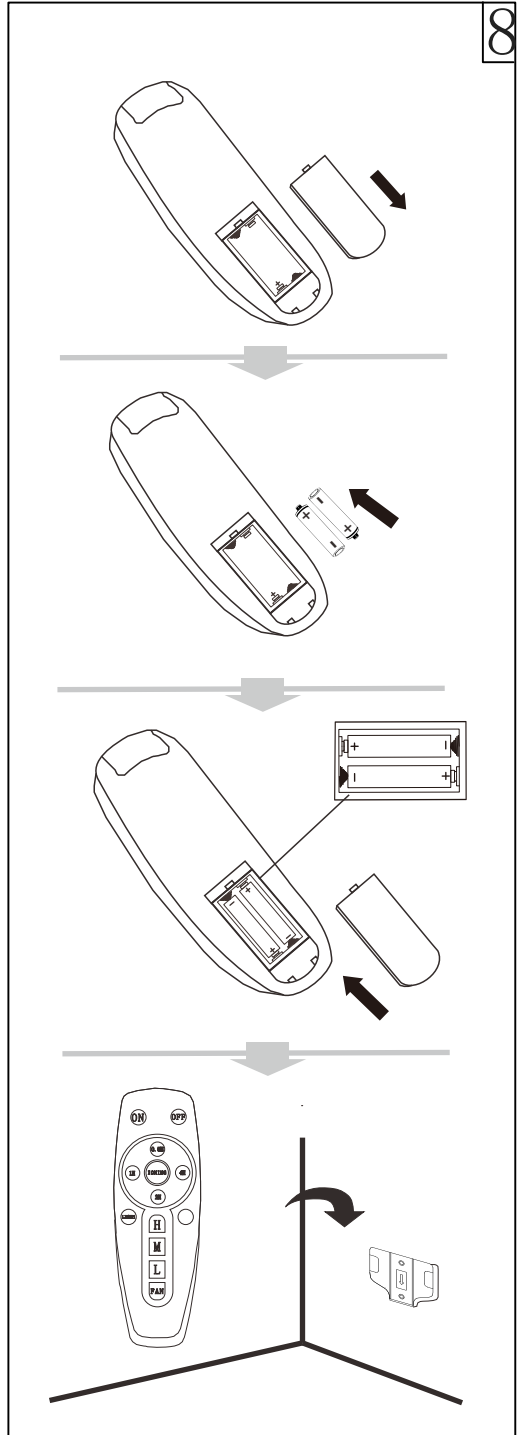

# GLOBO

FAN

03618  
03619

[www.globo-lighting.com](http://www.globo-lighting.com)

Frequency Bandwidth	Max. transmit power
2.400GHz-2.4835GHz	8.8dBm

**GLOBO Handels GmbH**  
Gewerbestr. 3  
A-9184 Sankt Peter AUSTRIA

# Match code

New remote repairing

①

OFF

②

5S

keep pressing

ON