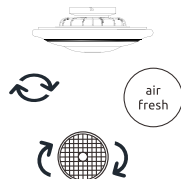

⑤

lamp blinking