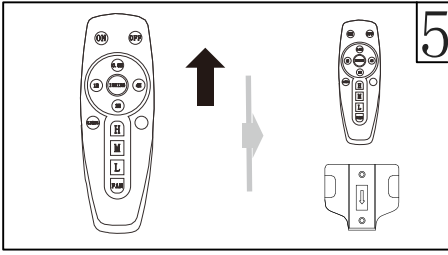

# Match code

New remote repairing

①

OFF

②

5S

keep pressing

ON