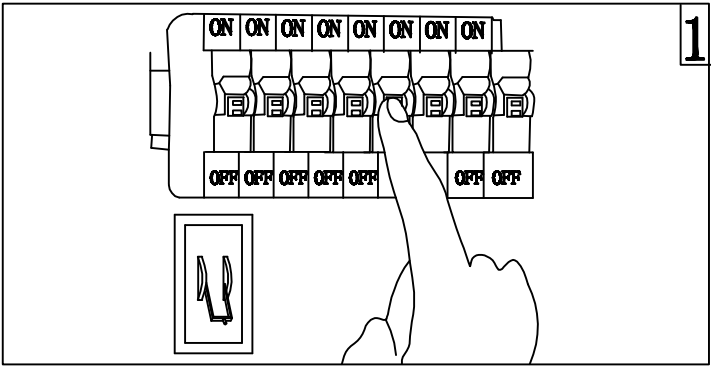

# Match code

New remote repairing

①

OFF

②

5S

keep pressing

ON