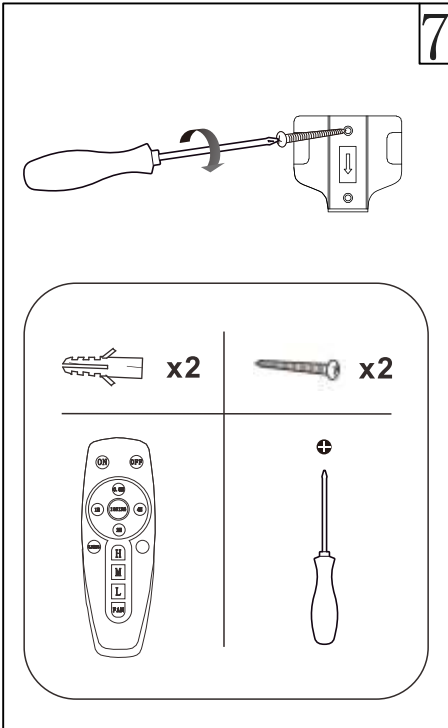

# GLOBO

FAN

03618  
03619

[www.globo-lighting.com](http://www.globo-lighting.com)

Frequency Bandwidth	Max. transmit power
2.400GHz-2.4835GHz	8.8dBm

**GLOBO Handels GmbH**  
Gewerbestr. 3  
A-9184 Sankt Peter AUSTRIA

# Match code

New remote repairing

①

OFF

②

5S

keep pressing

ON