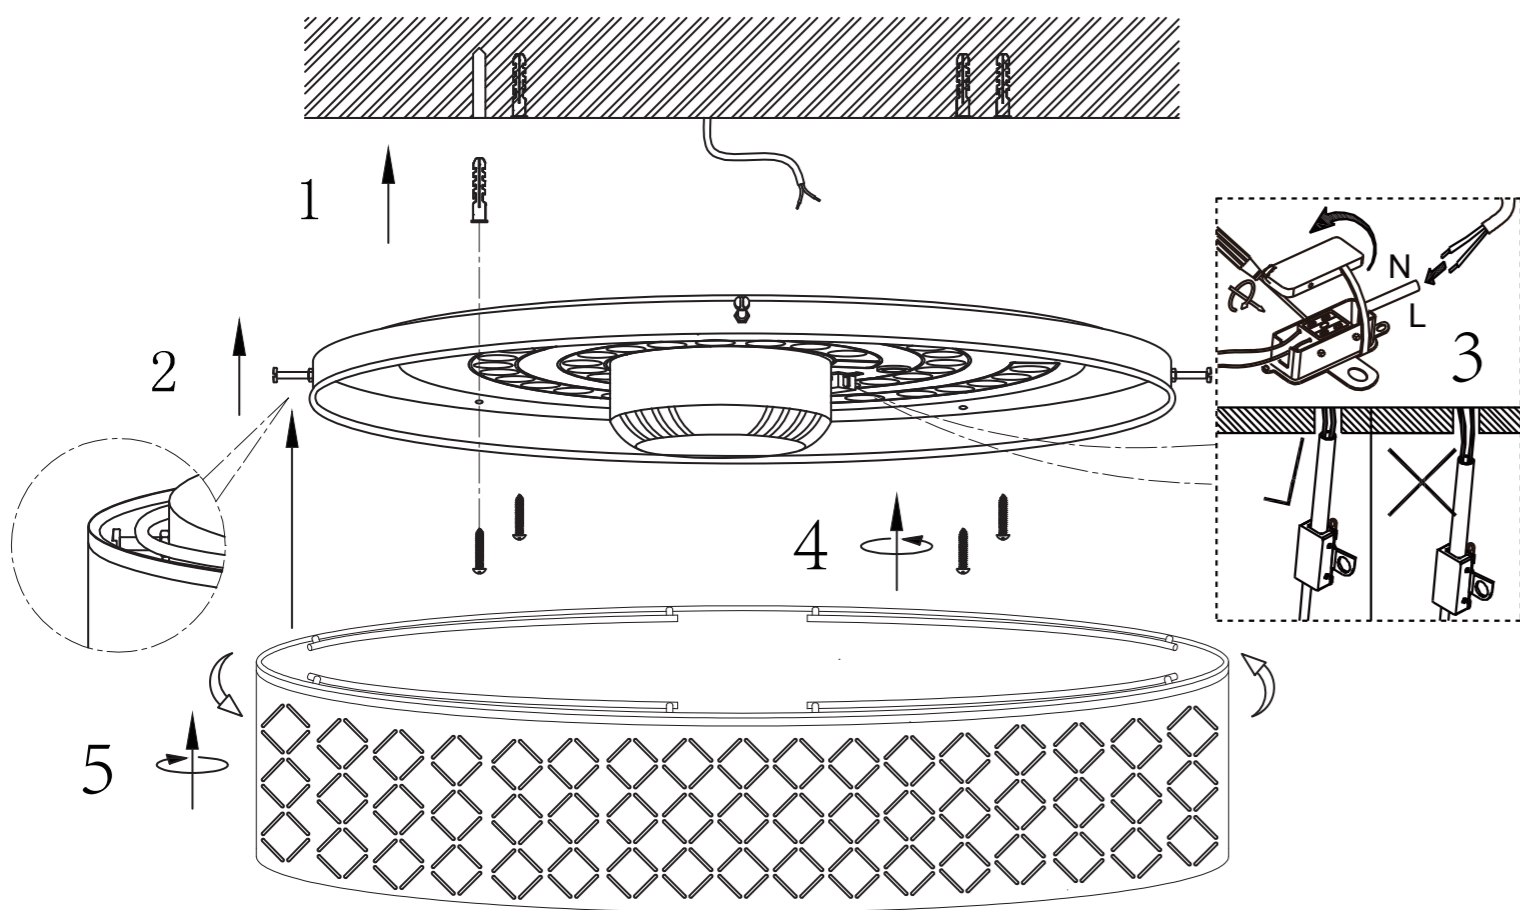

GLOBO
LIGHTING
www.globo-lighting.com
15229D4