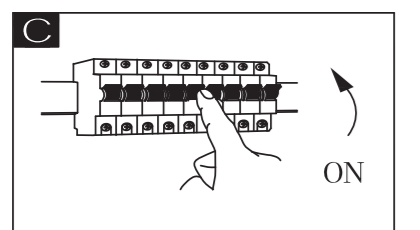

GLOBO
LIGHTING
www.globo-lighting.com
15229D4