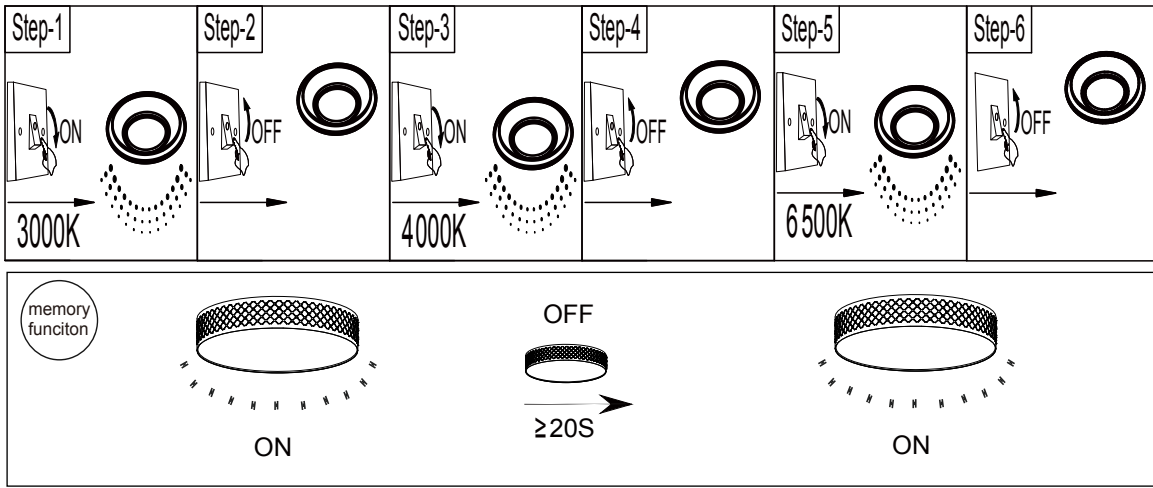

Anleitung zum Auswechseln der LEDs / Instruction how to change the LEDs