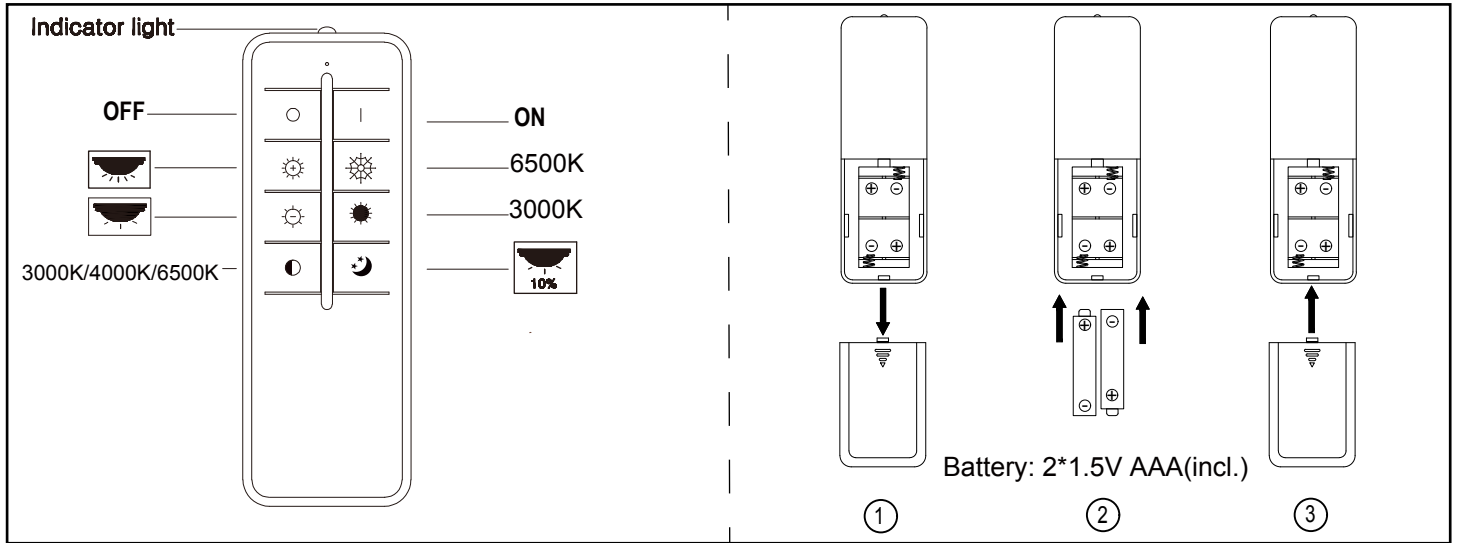

Anleitung zum Auswechseln der LEDs / Instruction how to change the LEDs