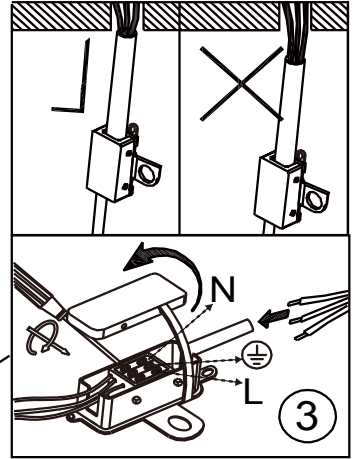

# GLOBO

LIGHTING

www.globo-lighting.com

B

- 15698-4H
- 15698-4HA
- 15698-4HG
- 15698-4HM
- 15698-4HMM
- 15698-4HBR

4 x Max 60W E27  
230V~ 50Hz

GLOBO Handels GmbH  
 Gewerbestr. 3  
 A-9184 Sankt Peter  
 Austria  
 www.globo-lighting.com  
 office@globo-lighting.com