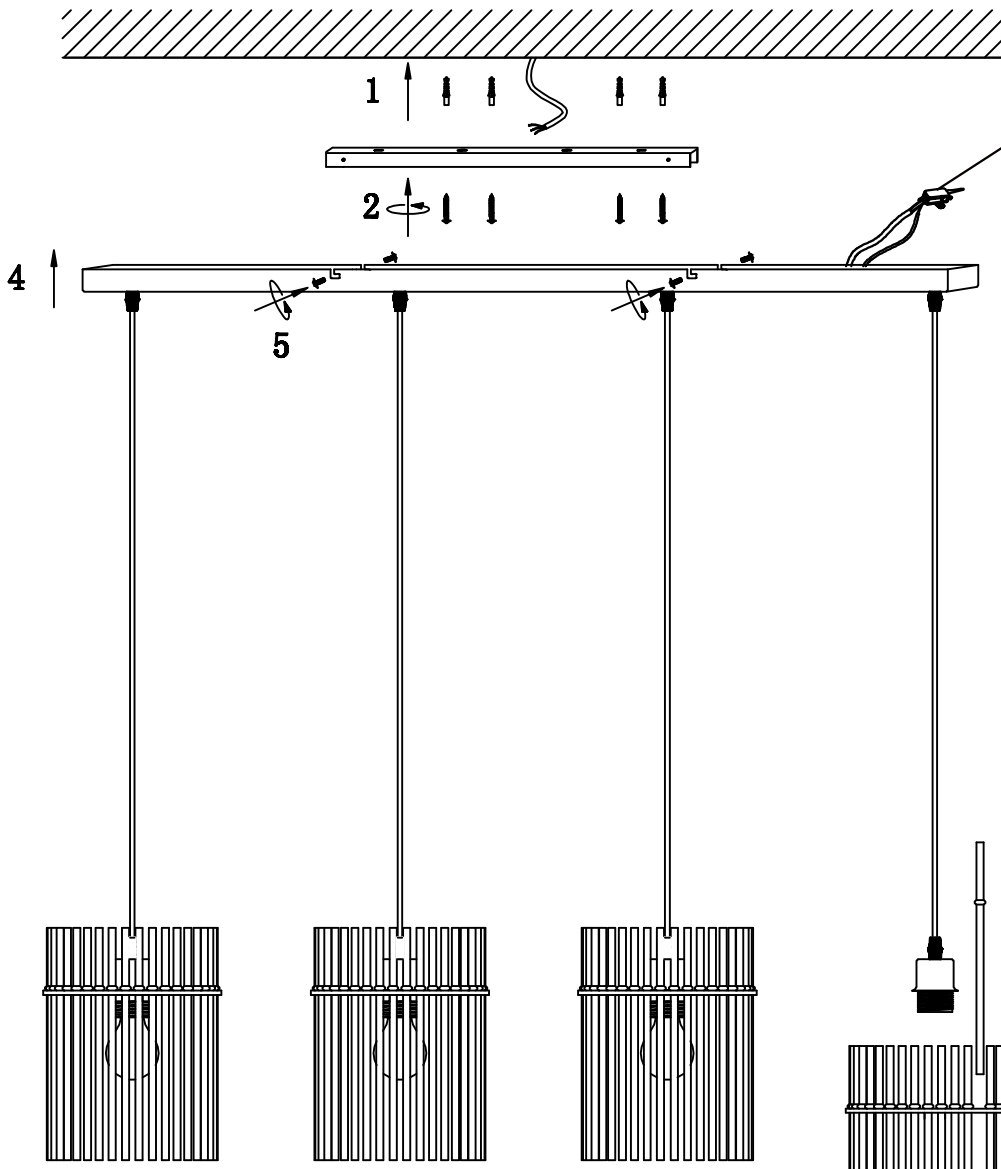

# GLOBO

LIGHTING

www.globo-lighting.com

B

- 15698-4H
- 15698-4HA
- 15698-4HG
- 15698-4HM
- 15698-4HMM
- 15698-4HBR

4 x Max 60W E27  
230V~ 50Hz

GLOBO Handels GmbH  
 Gewerbestr. 3  
 A-9184 Sankt Peter  
 Austria  
 www.globo-lighting.com  
 office@globo-lighting.com