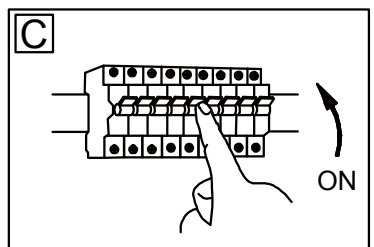

# GLOBO

LIGHTING

www.globo-lighting.com

B

- 15698-4H
- 15698-4HA
- 15698-4HG
- 15698-4HM
- 15698-4HMM
- 15698-4HBR

4 x Max 60W E27  
230V~ 50Hz

GLOBO Handels GmbH  
 Gewerbestr. 3  
 A-9184 Sankt Peter  
 Austria  
 www.globo-lighting.com  
 office@globo-lighting.com