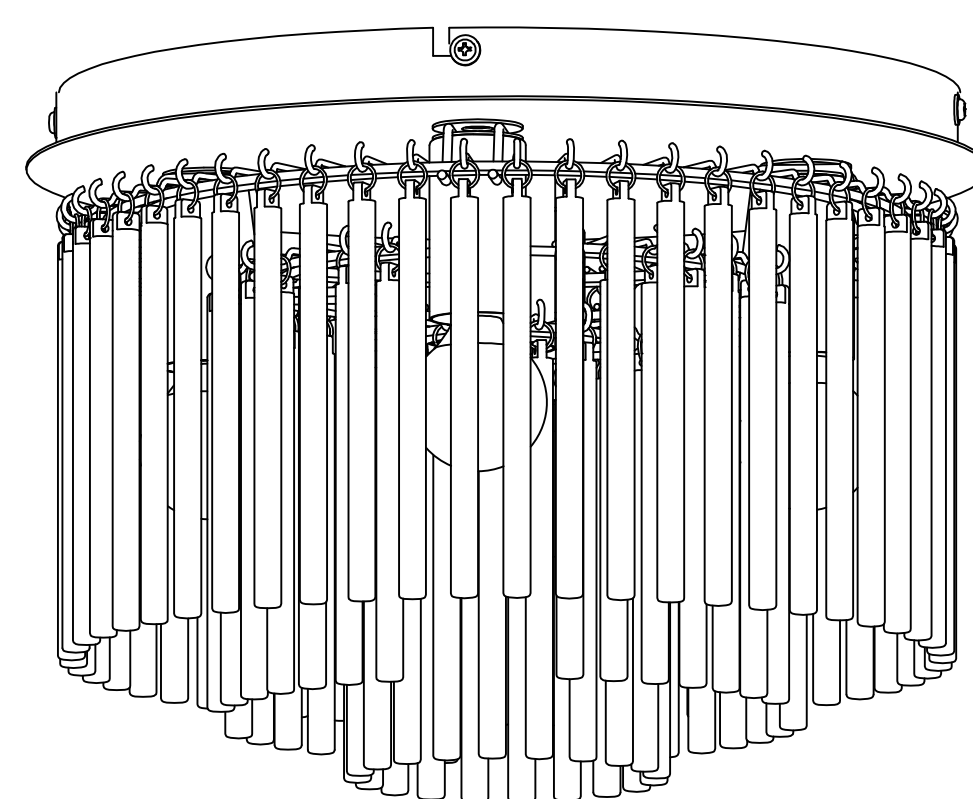

B

GLOBO

LIGHTING

15698D
15698DA
15698DG
15698DM
15698DBR

5 x Max 40W E14
 230V~ 50Hz

A

B

C