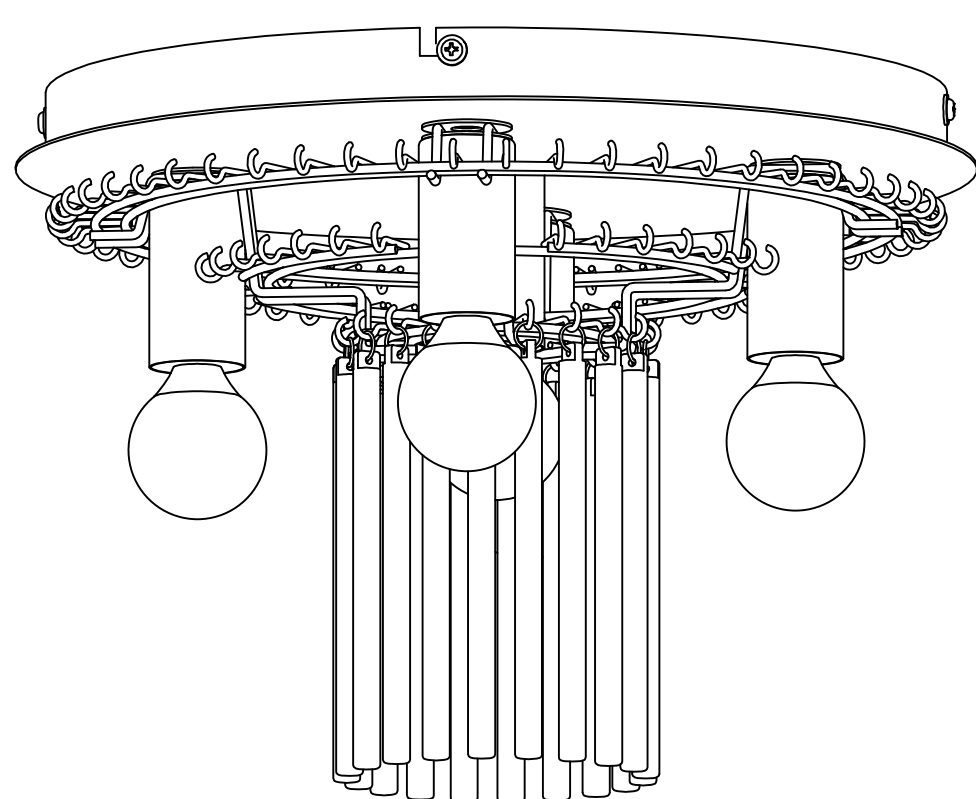

B

GLOBO

LIGHTING

15698D
15698DA
15698DG
15698DM
15698DBR

5 x Max 40W E14
 230V~ 50Hz

A

B

C