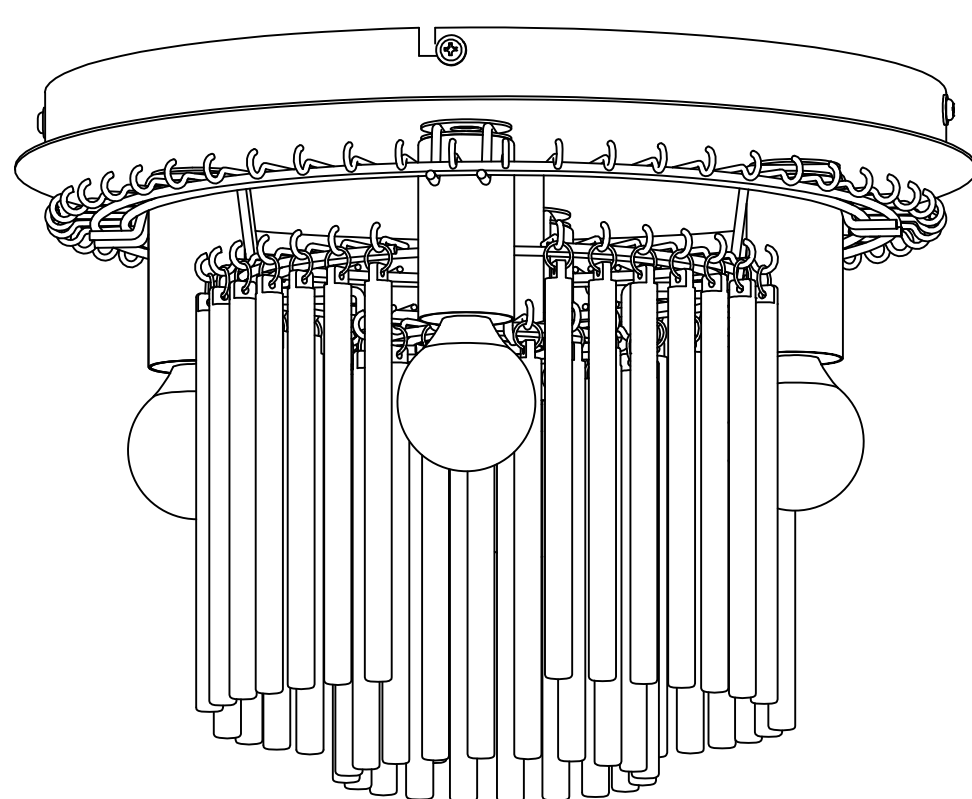

B

GLOBO

LIGHTING

15698D
15698DA
15698DG
15698DM
15698DBR

5 x Max 40W E14
 230V~ 50Hz

A

B

C