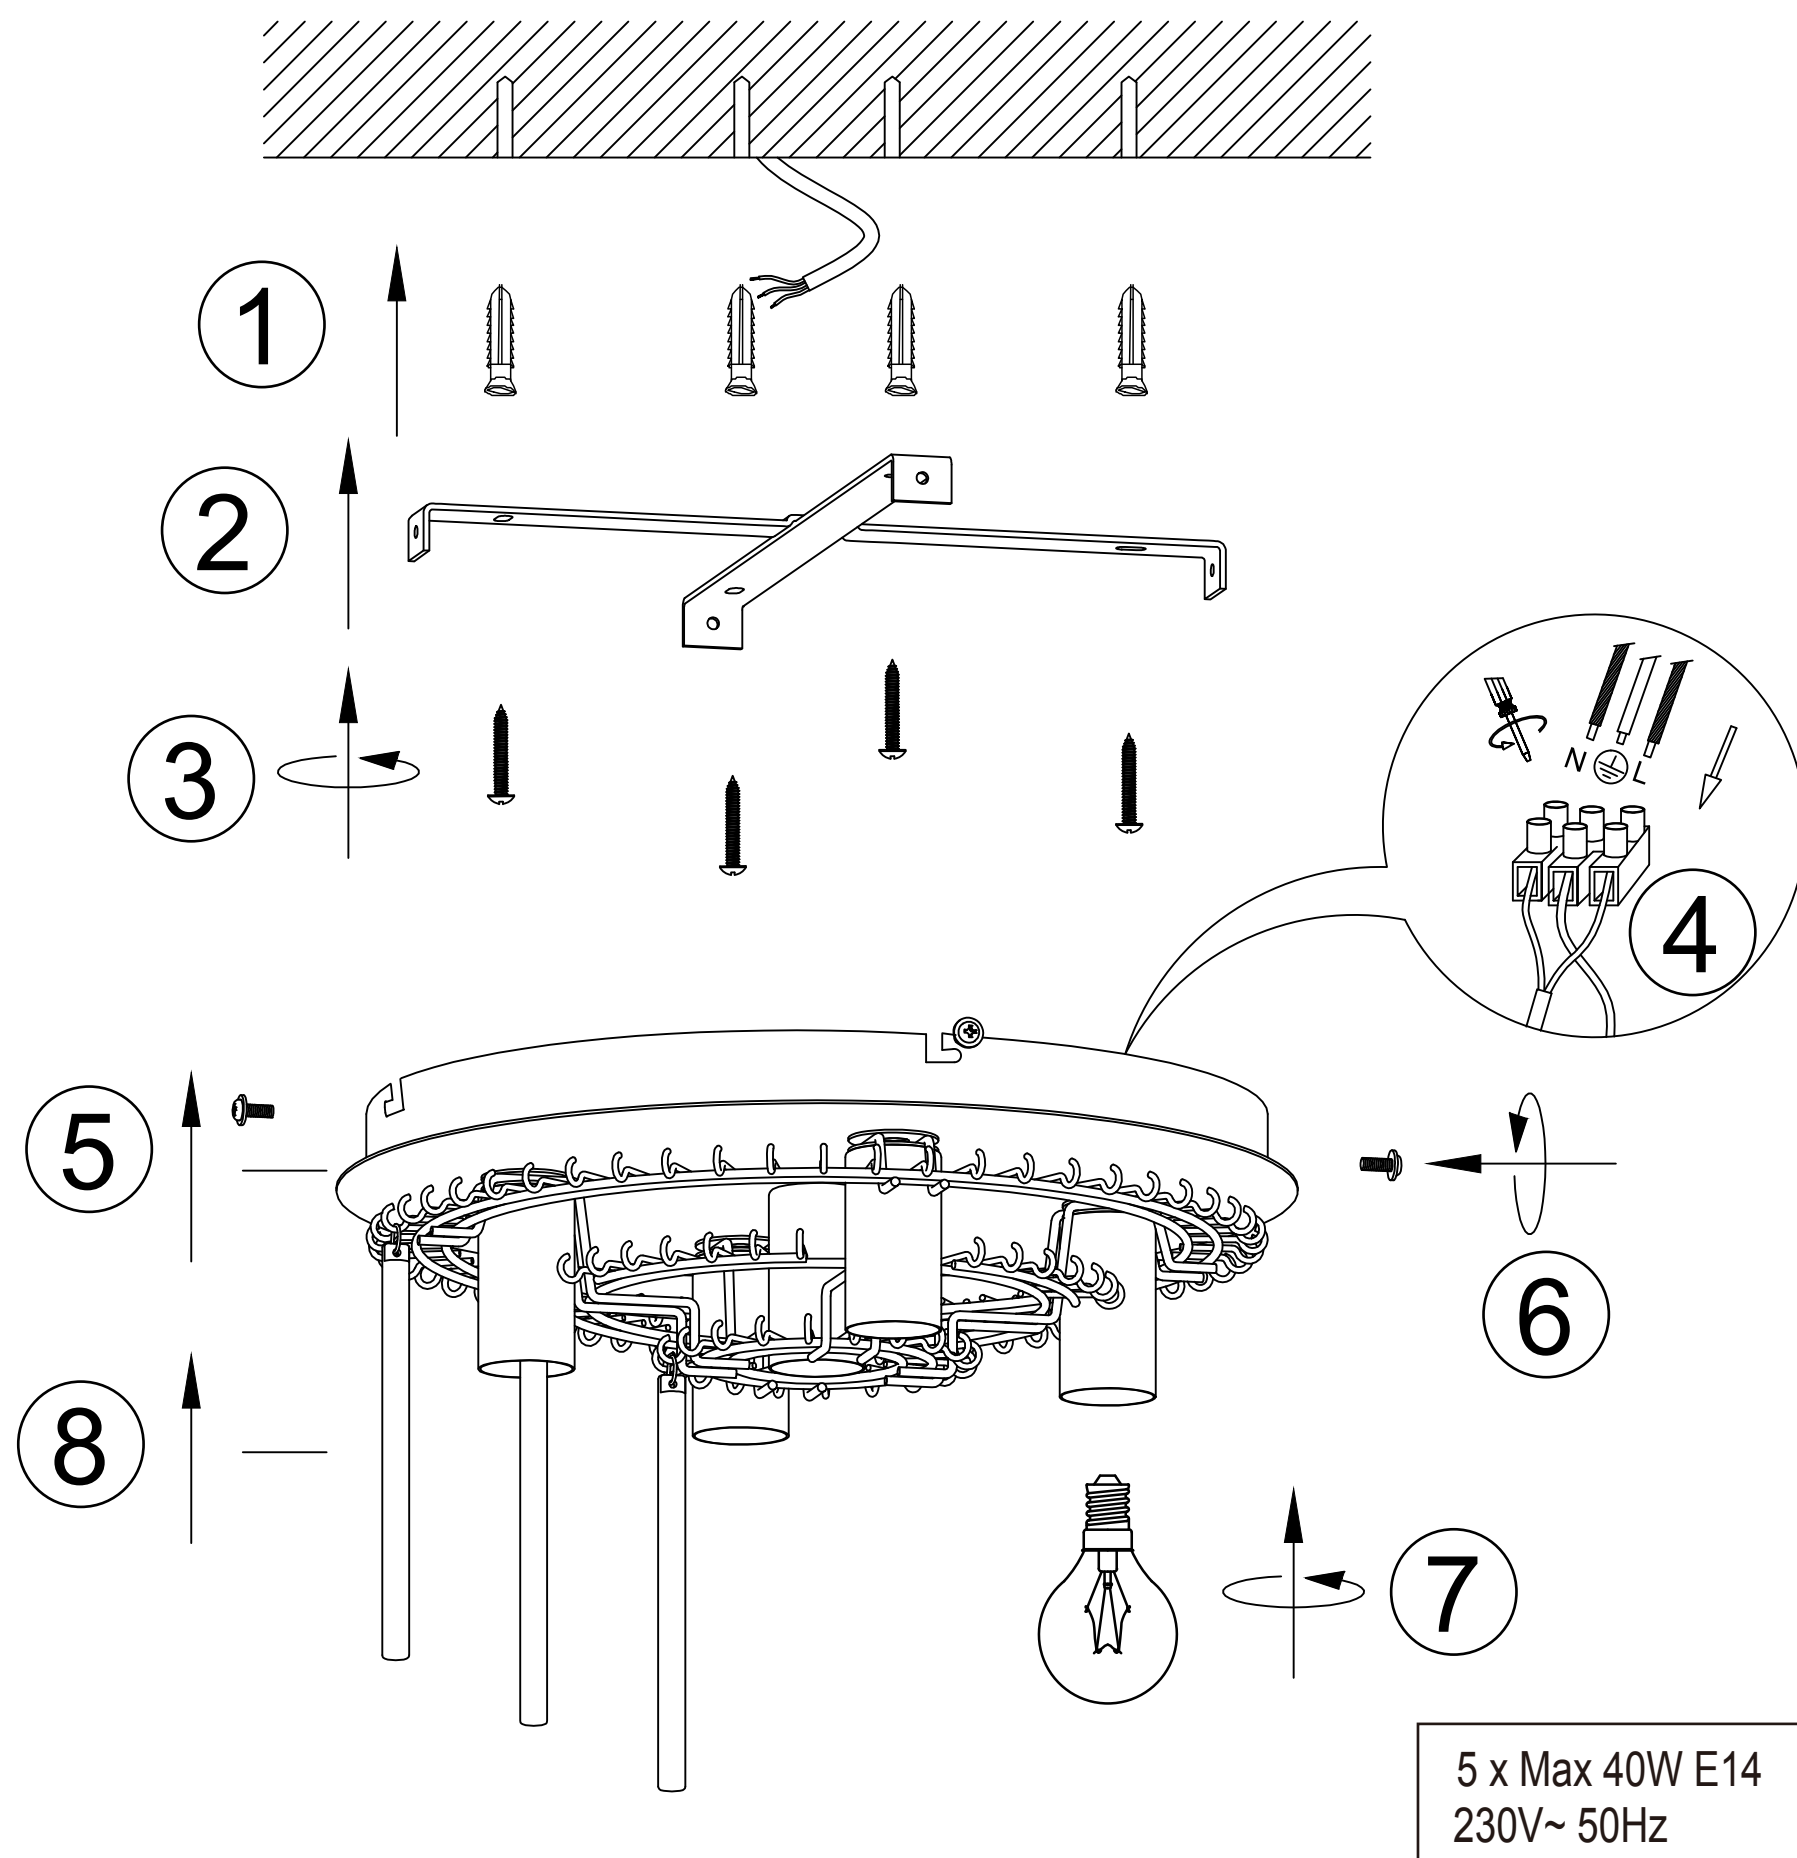

B

GLOBO

LIGHTING

15698D
15698DA
15698DG
15698DM
15698DBR

5 x Max 40W E14
 230V~ 50Hz

A

B

C