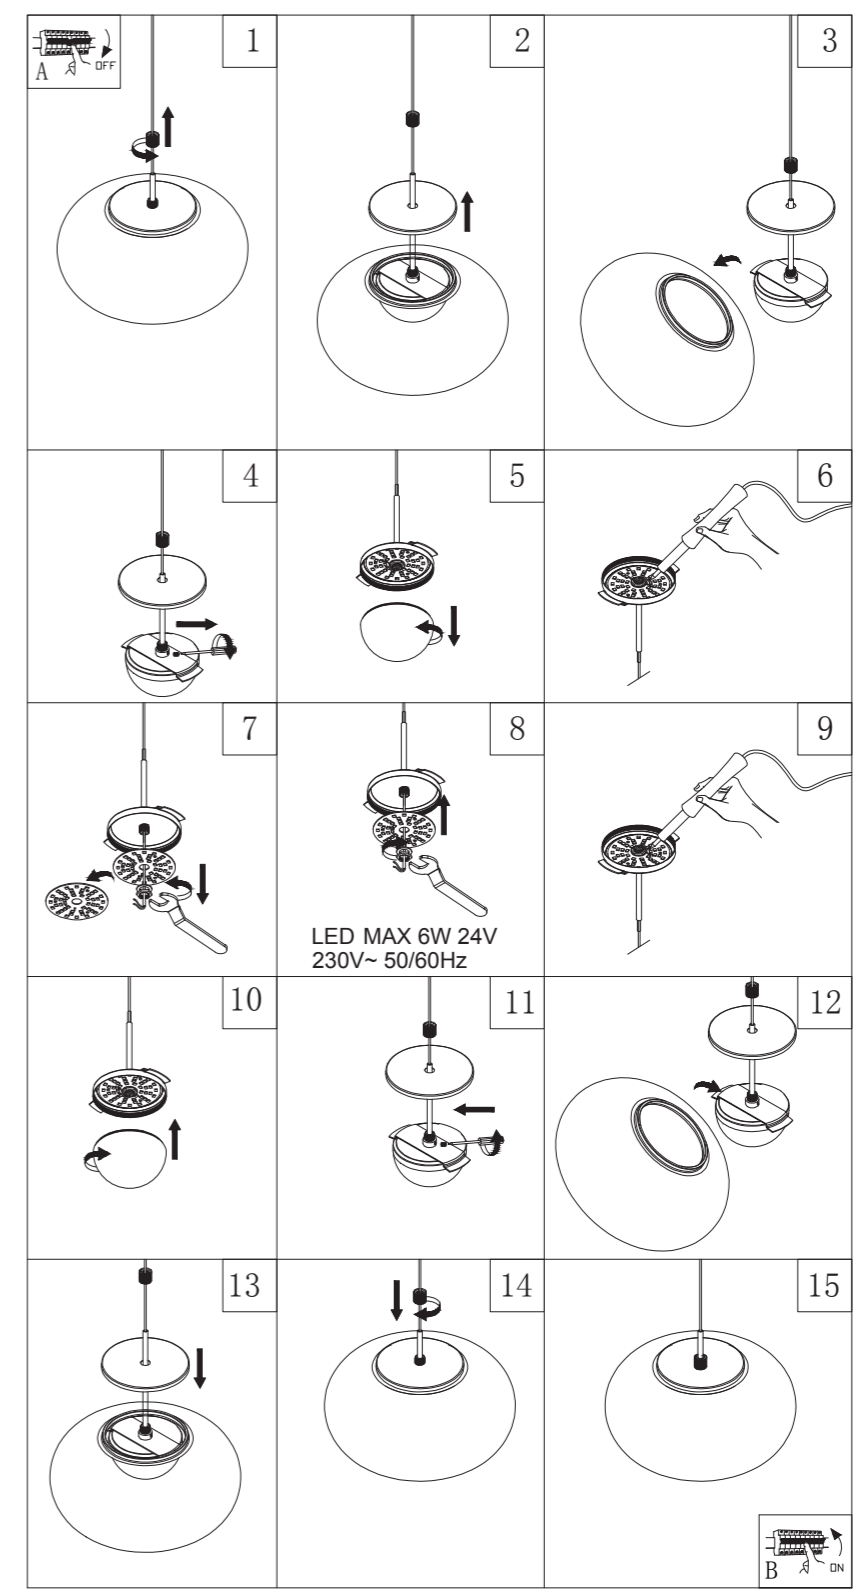

GLOBO

LIGHTING

15744-3H/15744-3HN

B

Light source disassembly diagram

GLOBO Handels GmbH
 Gewerbestr. 3, A-9184 Sankt Peter, AUSTRIA
 www.globo-lighting.com | office@globo-lighting.com

Lichtquelle/Light Source: