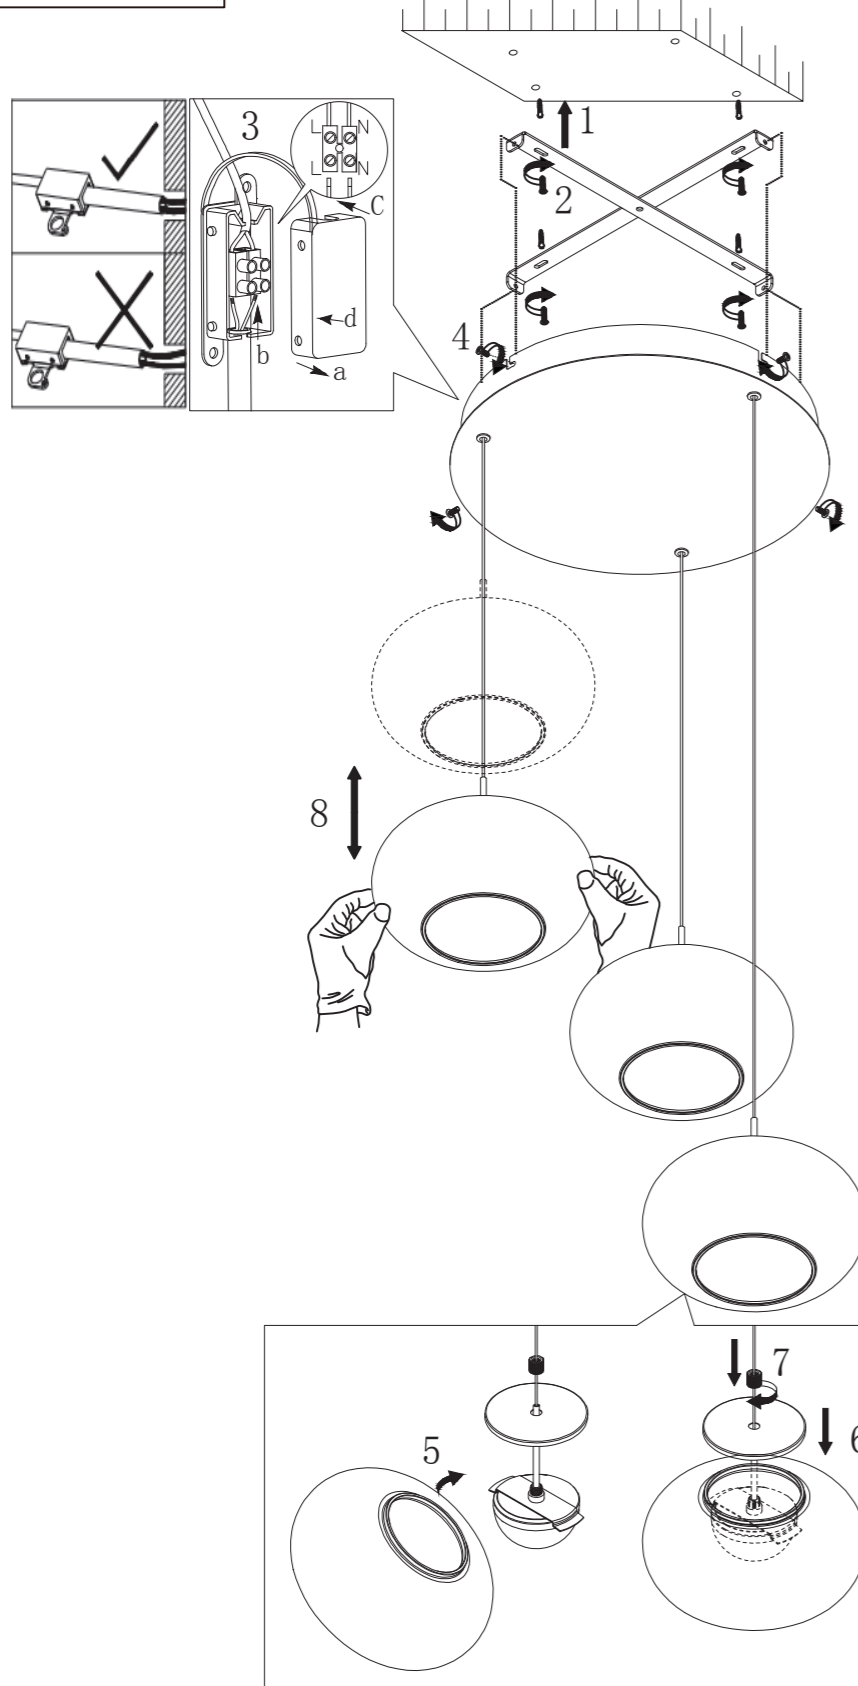

GLOBO

LIGHTING

15744-3H/15744-3HN

B

Light source disassembly diagram

GLOBO Handels GmbH
 Gewerbestr. 3, A-9184 Sankt Peter, AUSTRIA
 www.globo-lighting.com | office@globo-lighting.com

Lichtquelle/Light Source: