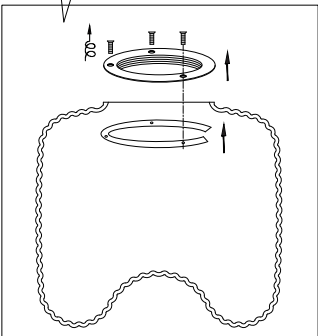

Note: In case glass break, pls keep this metal and screw parts, and just change glass will be ok.

1xMAX 10W E27 LED  
 230V~ 50Hz