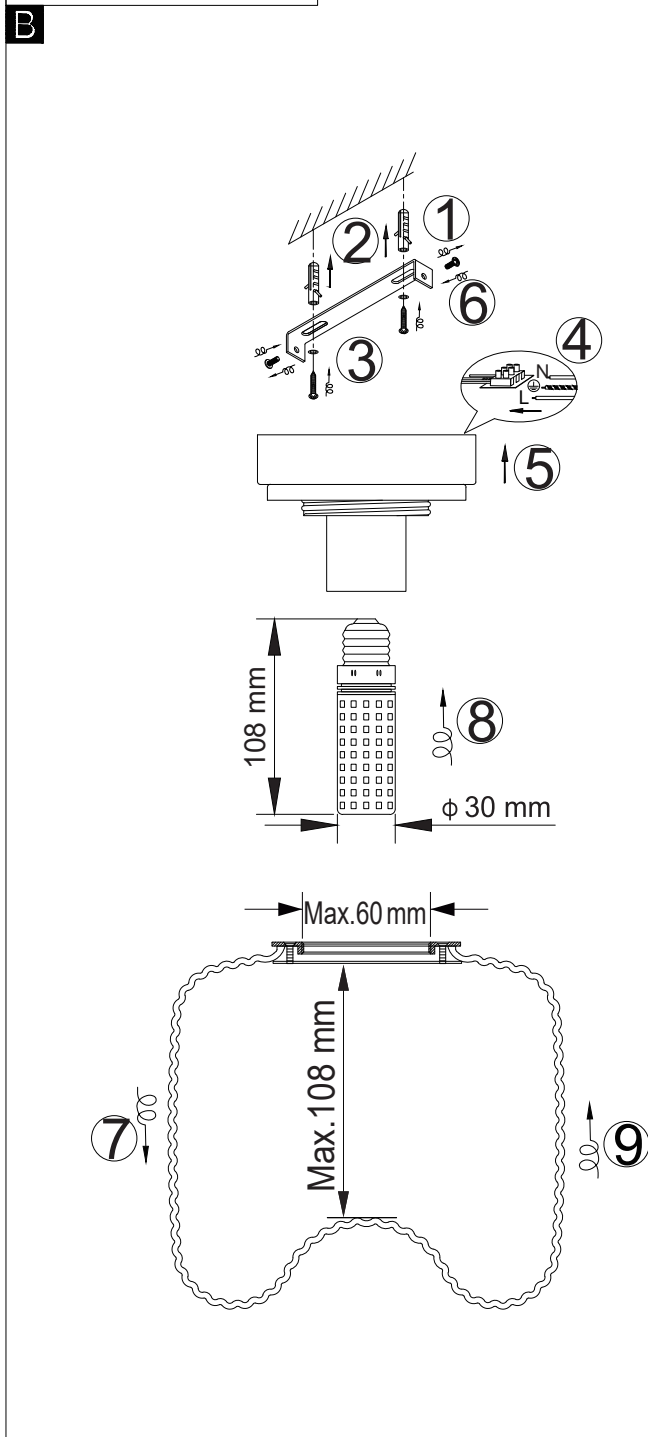

Note: In case glass break, pls keep this metal and screw parts, and just change glass will be ok.

1xMAX 10W E27 LED  
 230V~ 50Hz