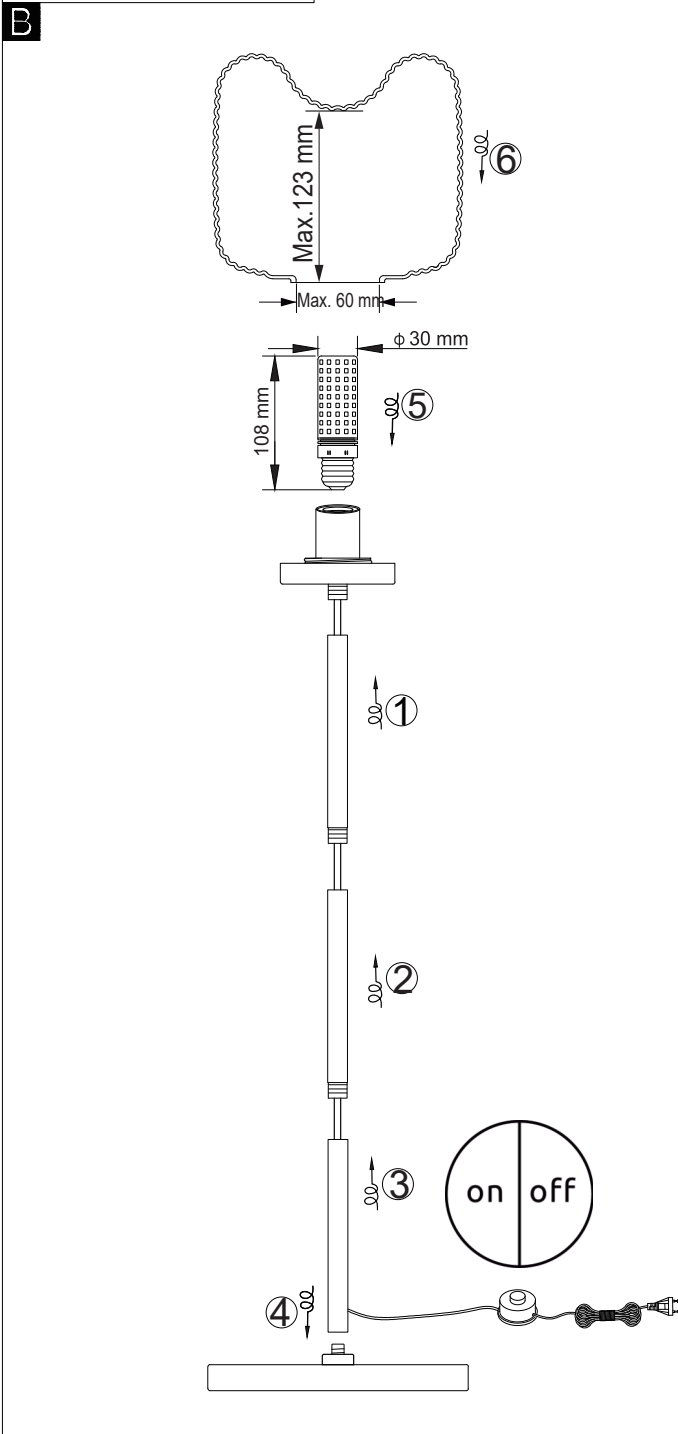

Note: In case glass break, pls keep this metal and screw parts, and just change glass will be ok.

1xMAX 10W E27 LED  
 230V~ 50Hz