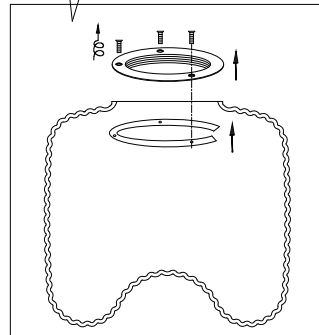

Note: In case glass break, pls keep this metal and screw parts, and just change glass will be ok.

1xMAX 10W E27 LED  
 230V~ 50Hz