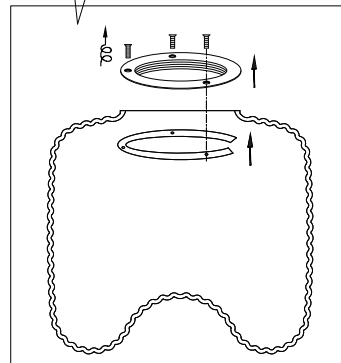

## 15772T

Note: In case glass break, pls keep this metal and screw parts, and just change glass will be ok.

1xMAX 10W E27 LED  
230V~ 50Hz