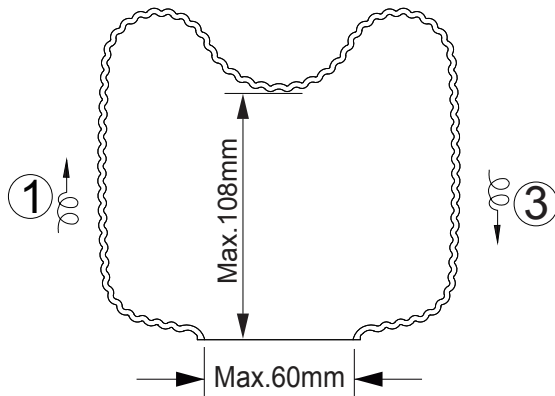

## 15772T

Note: In case glass break, pls keep this metal and screw parts, and just change glass will be ok.

1xMAX 10W E27 LED  
230V~ 50Hz