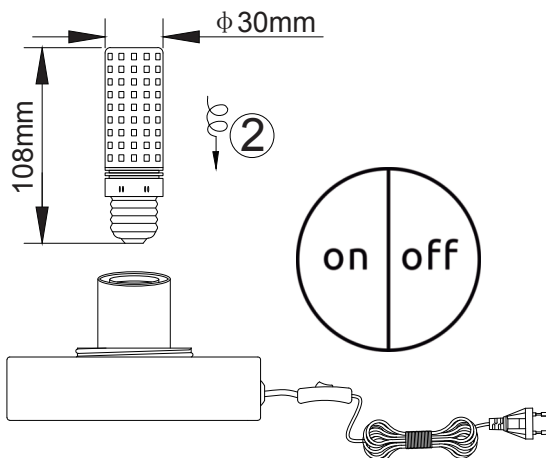

## 15772T

Note: In case glass break, pls keep this metal and screw parts, and just change glass will be ok.

1xMAX 10W E27 LED  
230V~ 50Hz