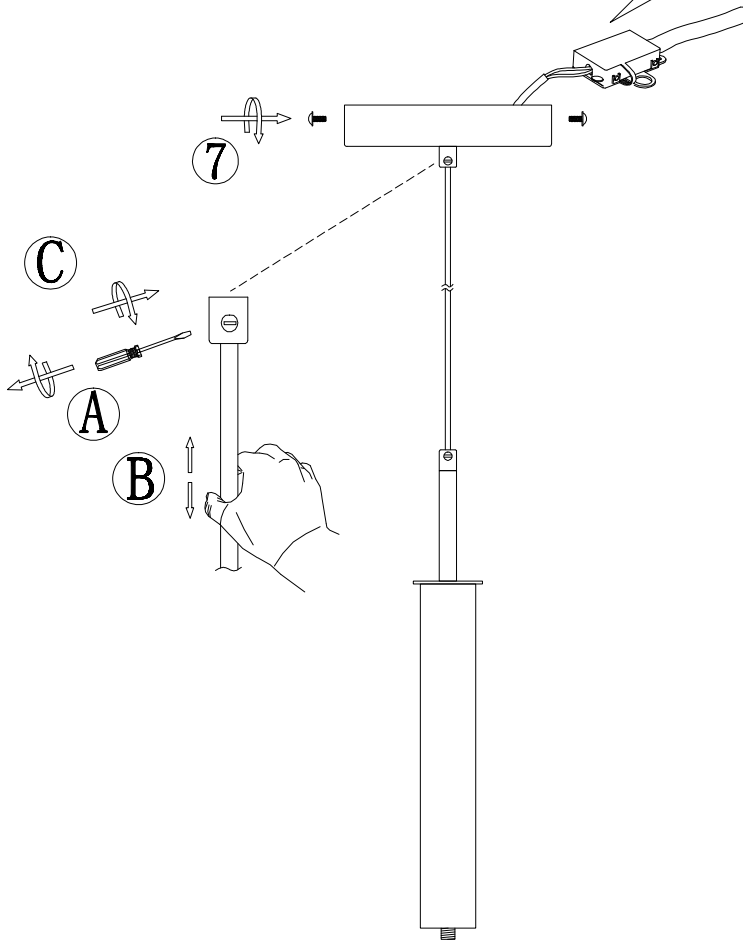

GLOBO

LIGHTING

www.globo-lighting.com

15798H

B

4

5

6

7

C

A

B

2

1

3

MAX 19W LED 36V
220-240V~ 50/60Hz