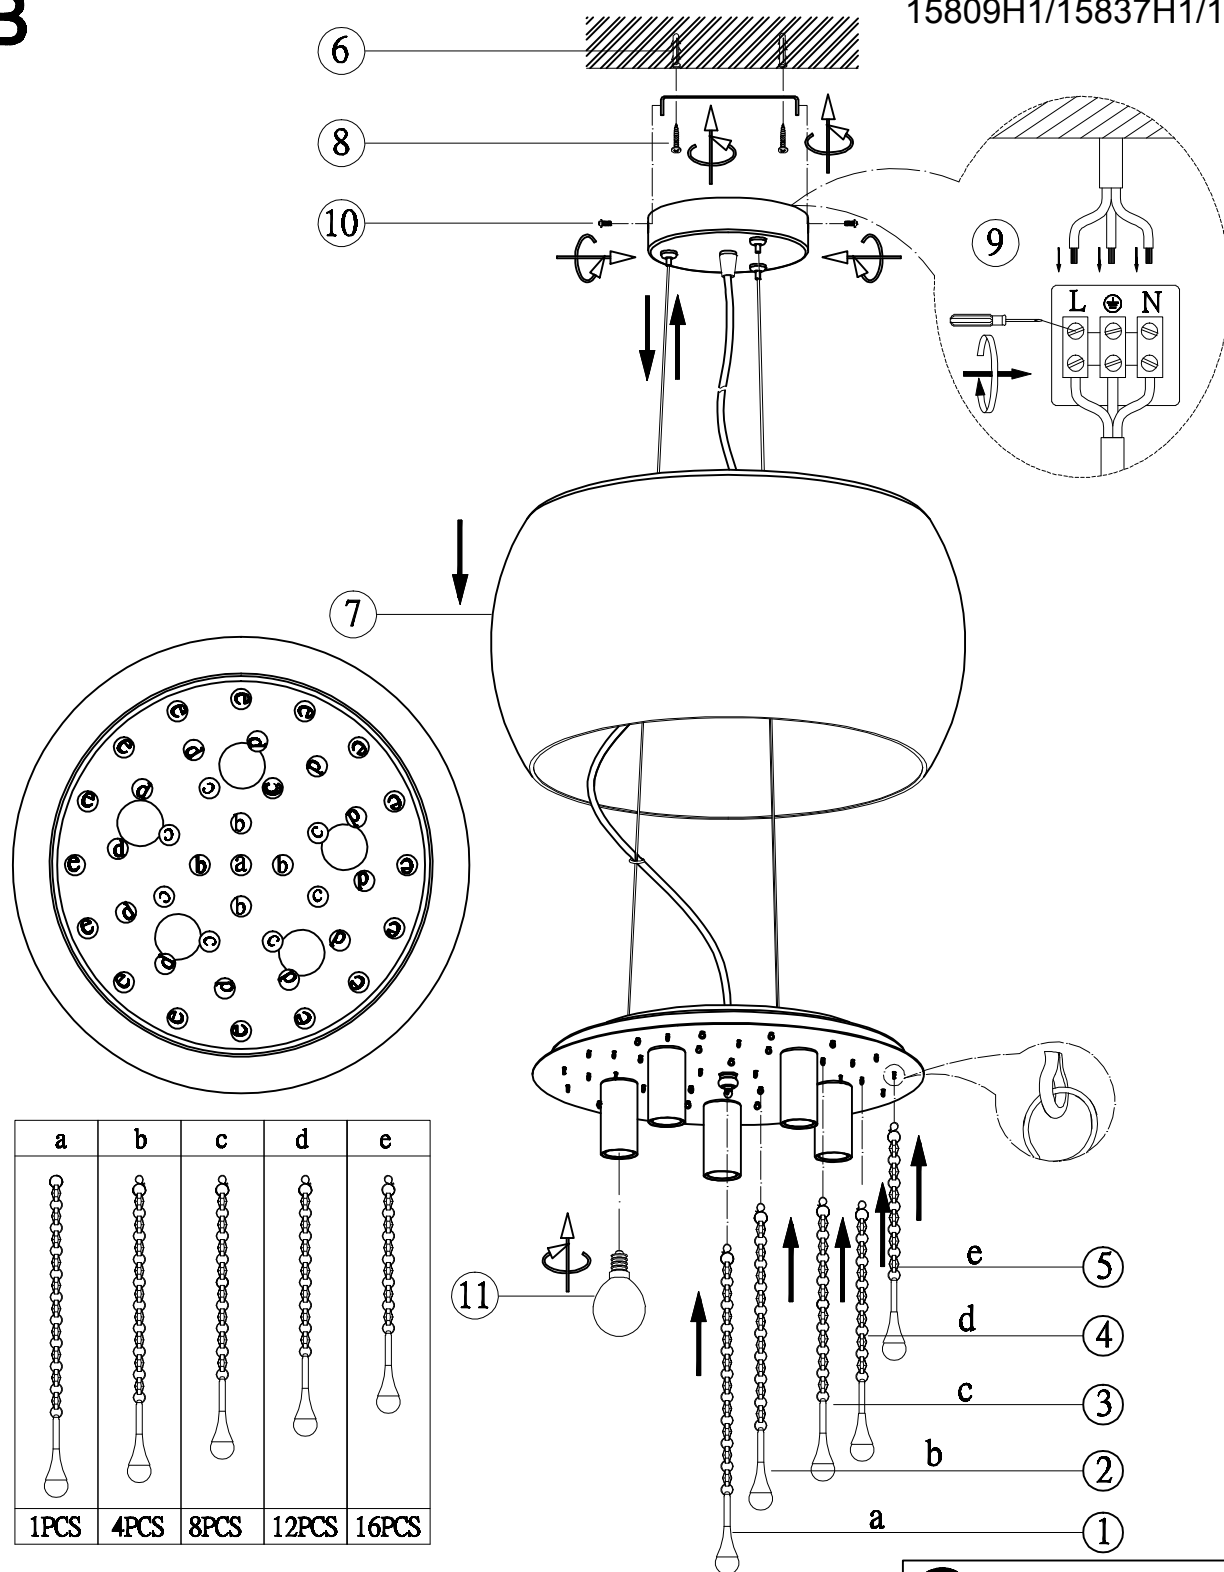

GLOBO

LIGHTING

www.globo-lighting.com

15809H1/15837H1/15838H1

B

| a | b | c | d | e |
|------|------|------|-------|-------|
| | | | | |
| 1PCS | 4PCS | 8PCS | 12PCS | 16PCS |

GLOBO Handels GmbH
Gewerbestr. 3
A-9184 Sankt Pter