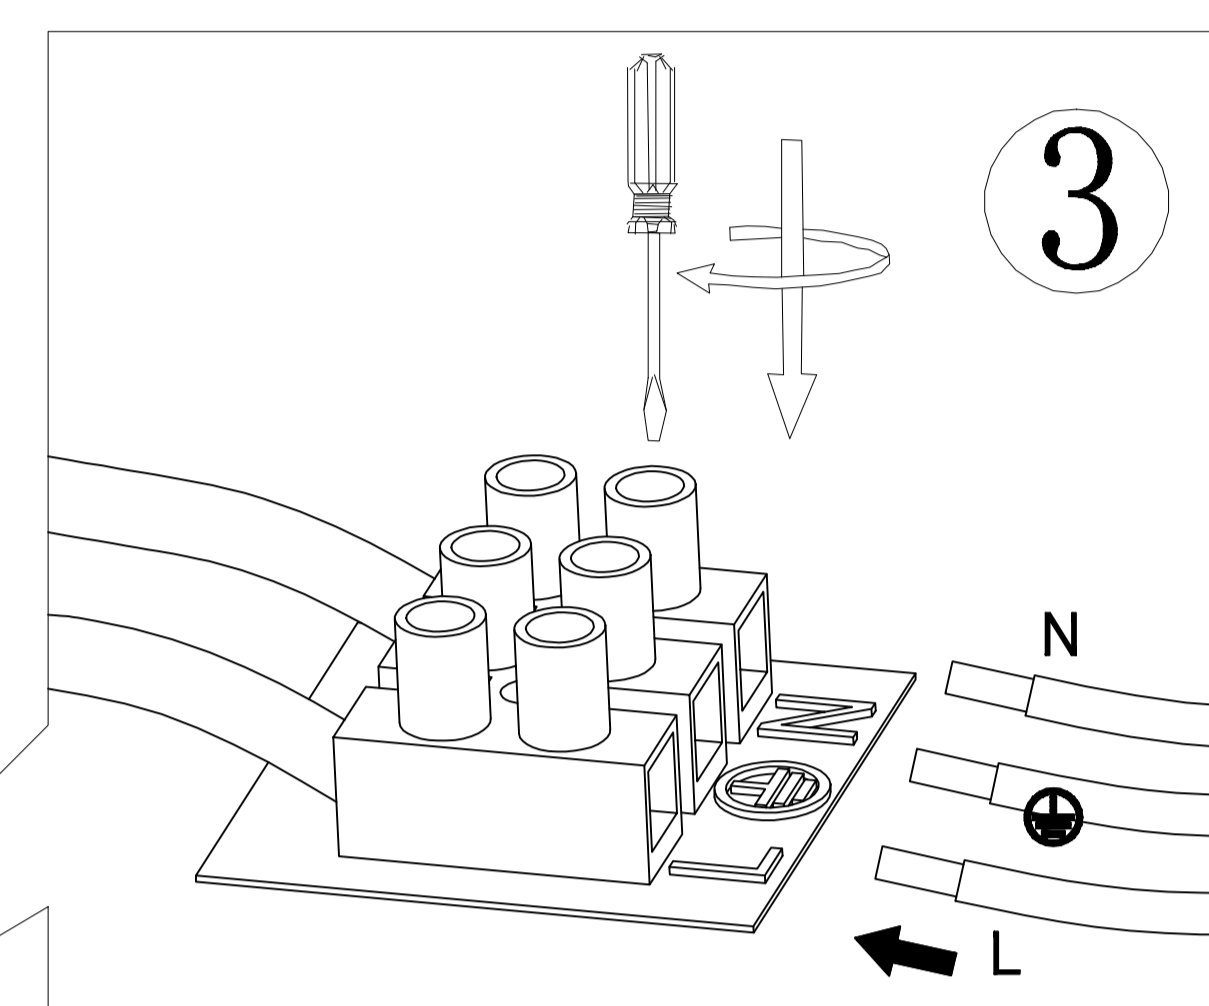

# GLOBO

LIGHTING

www.globo-lighting.com

B

1

5

2

15885-3H

4

C

A

B

1x MAX LED 10W E27 ILLU

2x MAX LED 10W E27

7

2x MAX LED 10W E27  
1x MAX LED 10W E27 ILLU  
220-240V~ 50/60Hz