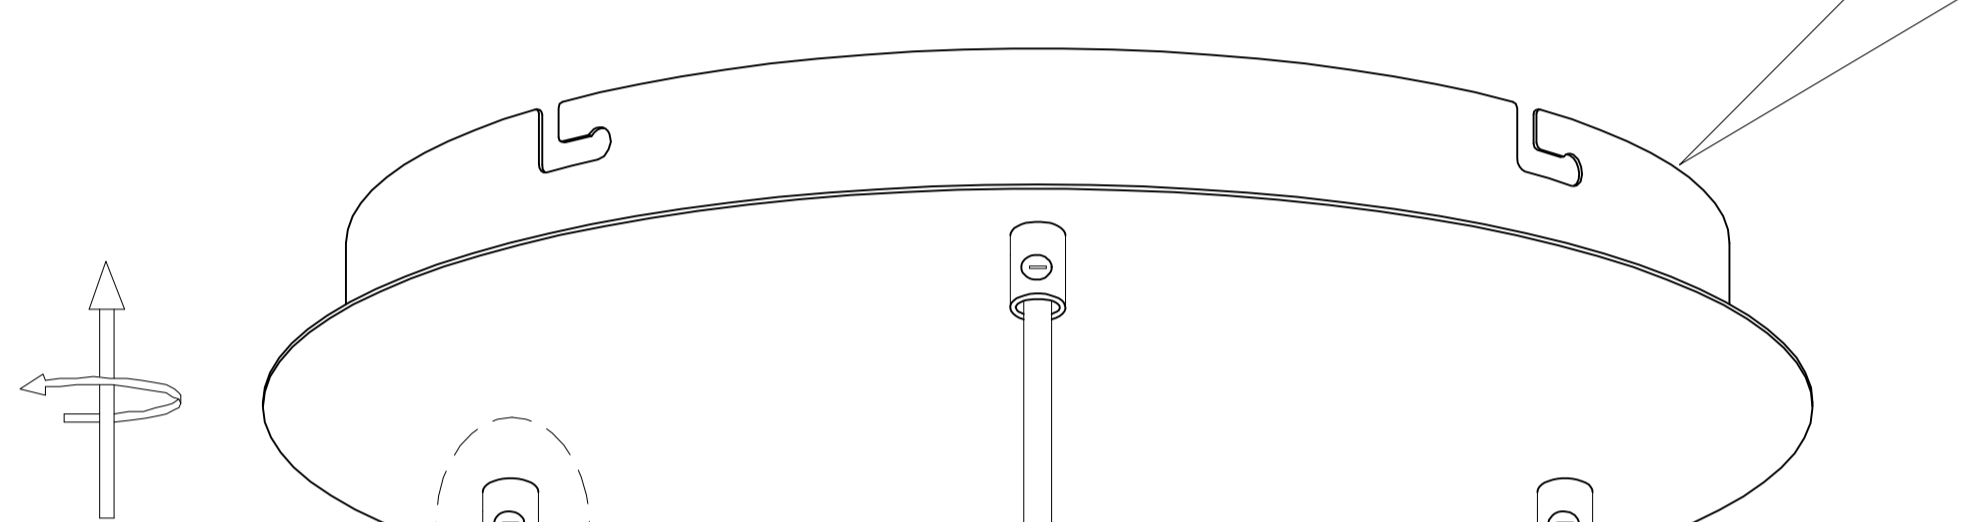

# GLOBO

LIGHTING

www.globo-lighting.com

B

1

5

2

15885-3H

4

C

A

B

1x MAX LED 10W E27 ILLU

2x MAX LED 10W E27

7

2x MAX LED 10W E27  
1x MAX LED 10W E27 ILLU  
220-240V~ 50/60Hz