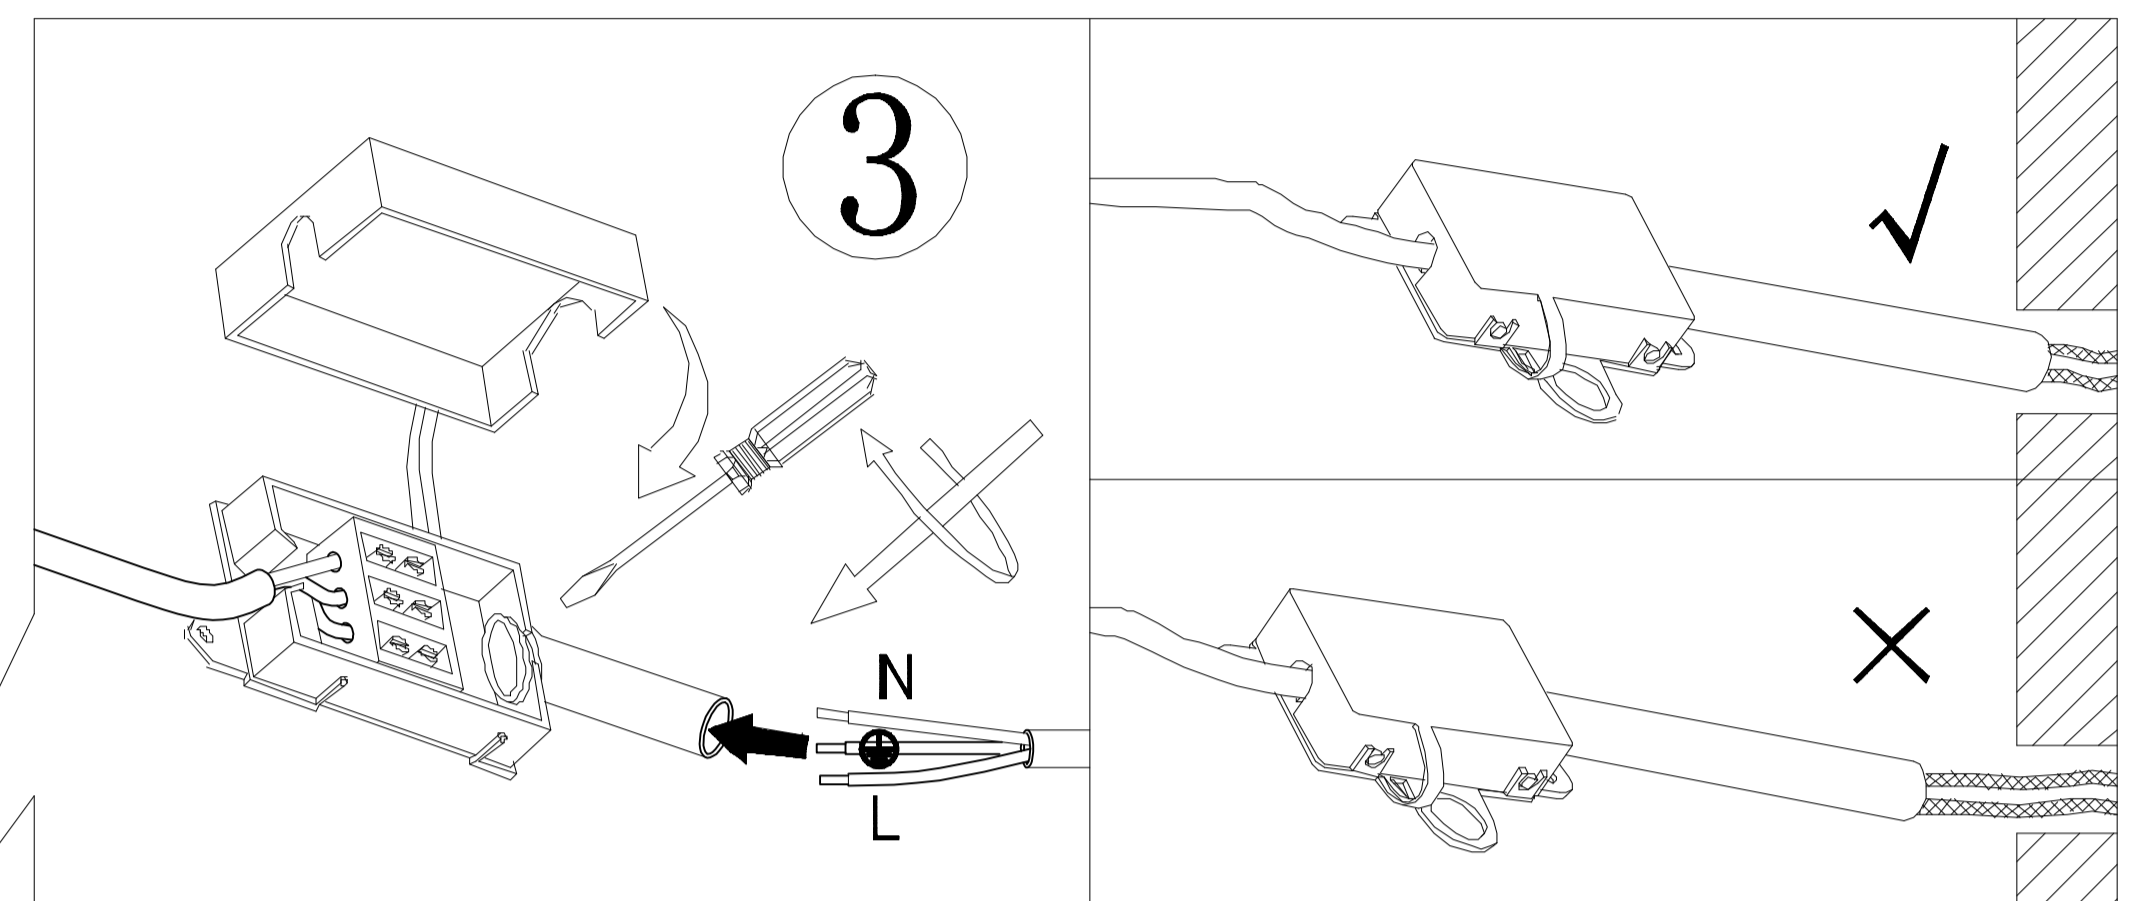

GLOBO

LIGHTING

www.globo-lighting.com

15885-4H

B

4x MAX LED 10W E27 ILLU
220-240V~ 50/60Hz

excl.

4x MAX LED 10W E27 ILLU