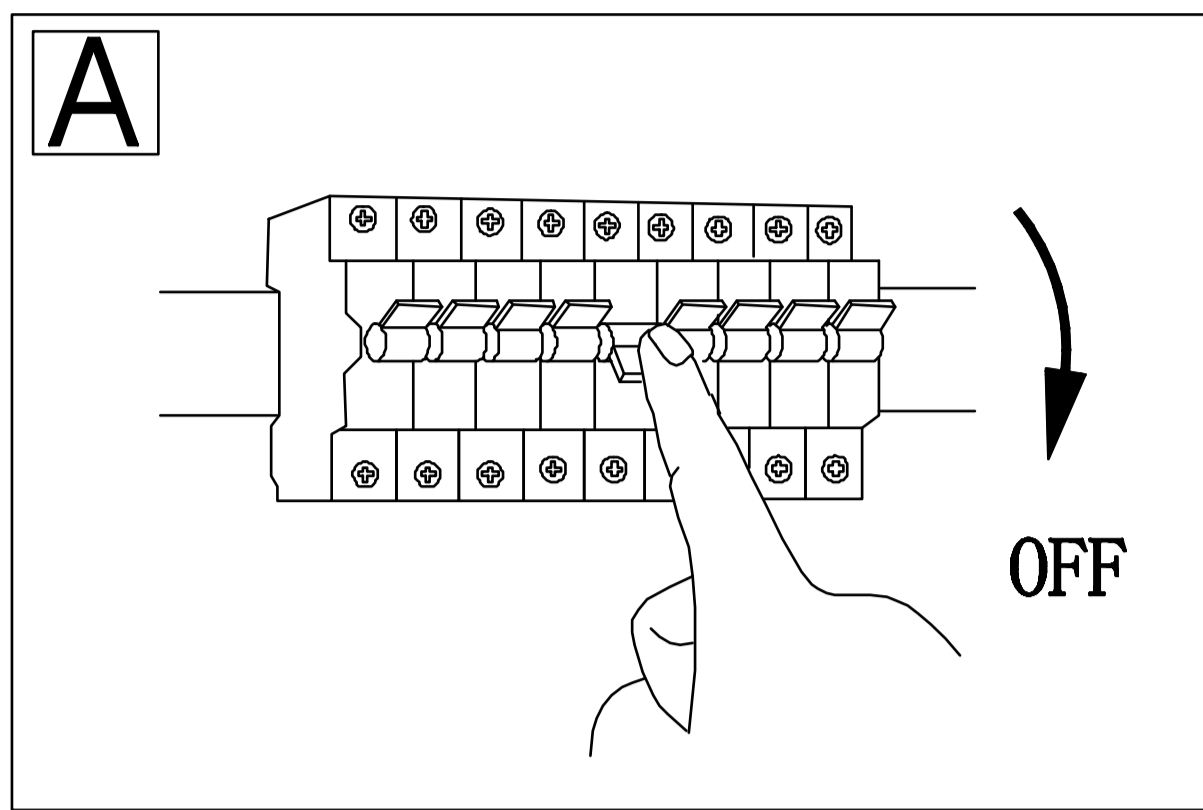

GLOBO

LIGHTING

www.globo-lighting.com

15885-4H

B

4x MAX LED 10W E27 ILLU
220-240V~ 50/60Hz

excl.

4x MAX LED 10W E27 ILLU