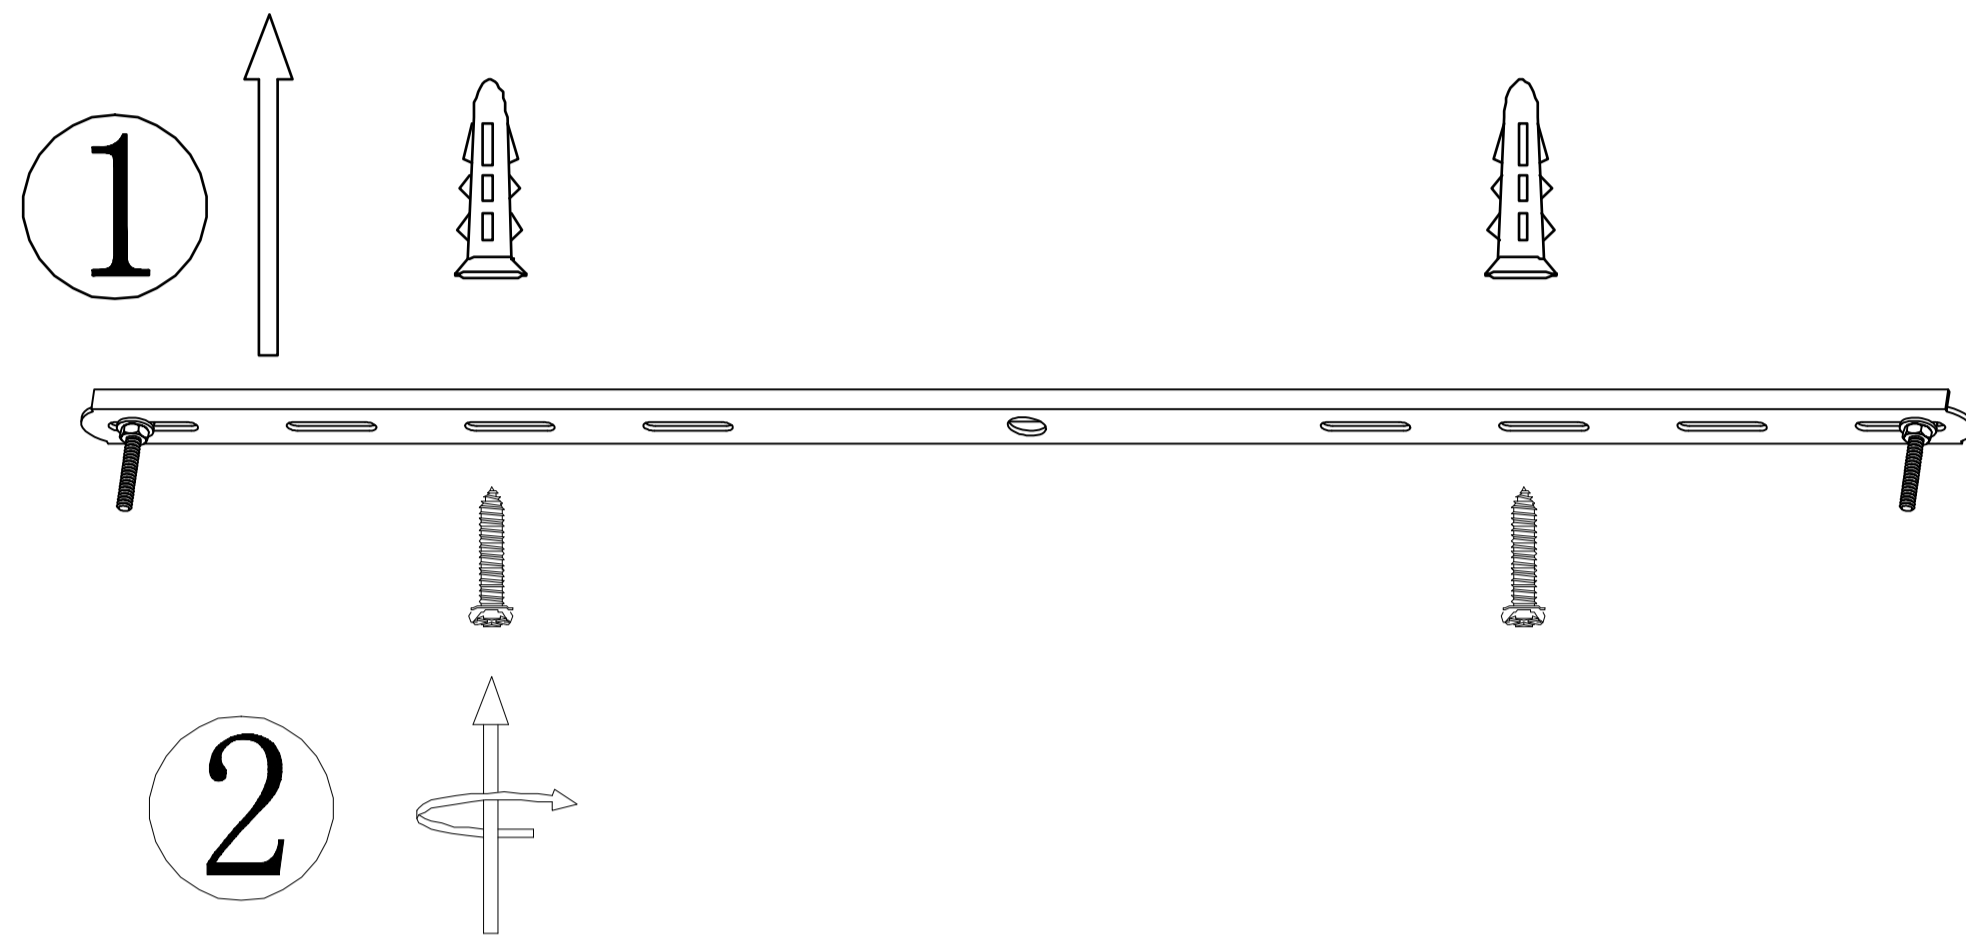

GLOBO

LIGHTING

www.globo-lighting.com

15885-4H

B

4x MAX LED 10W E27 ILLU
220-240V~ 50/60Hz

excl.

4x MAX LED 10W E27 ILLU