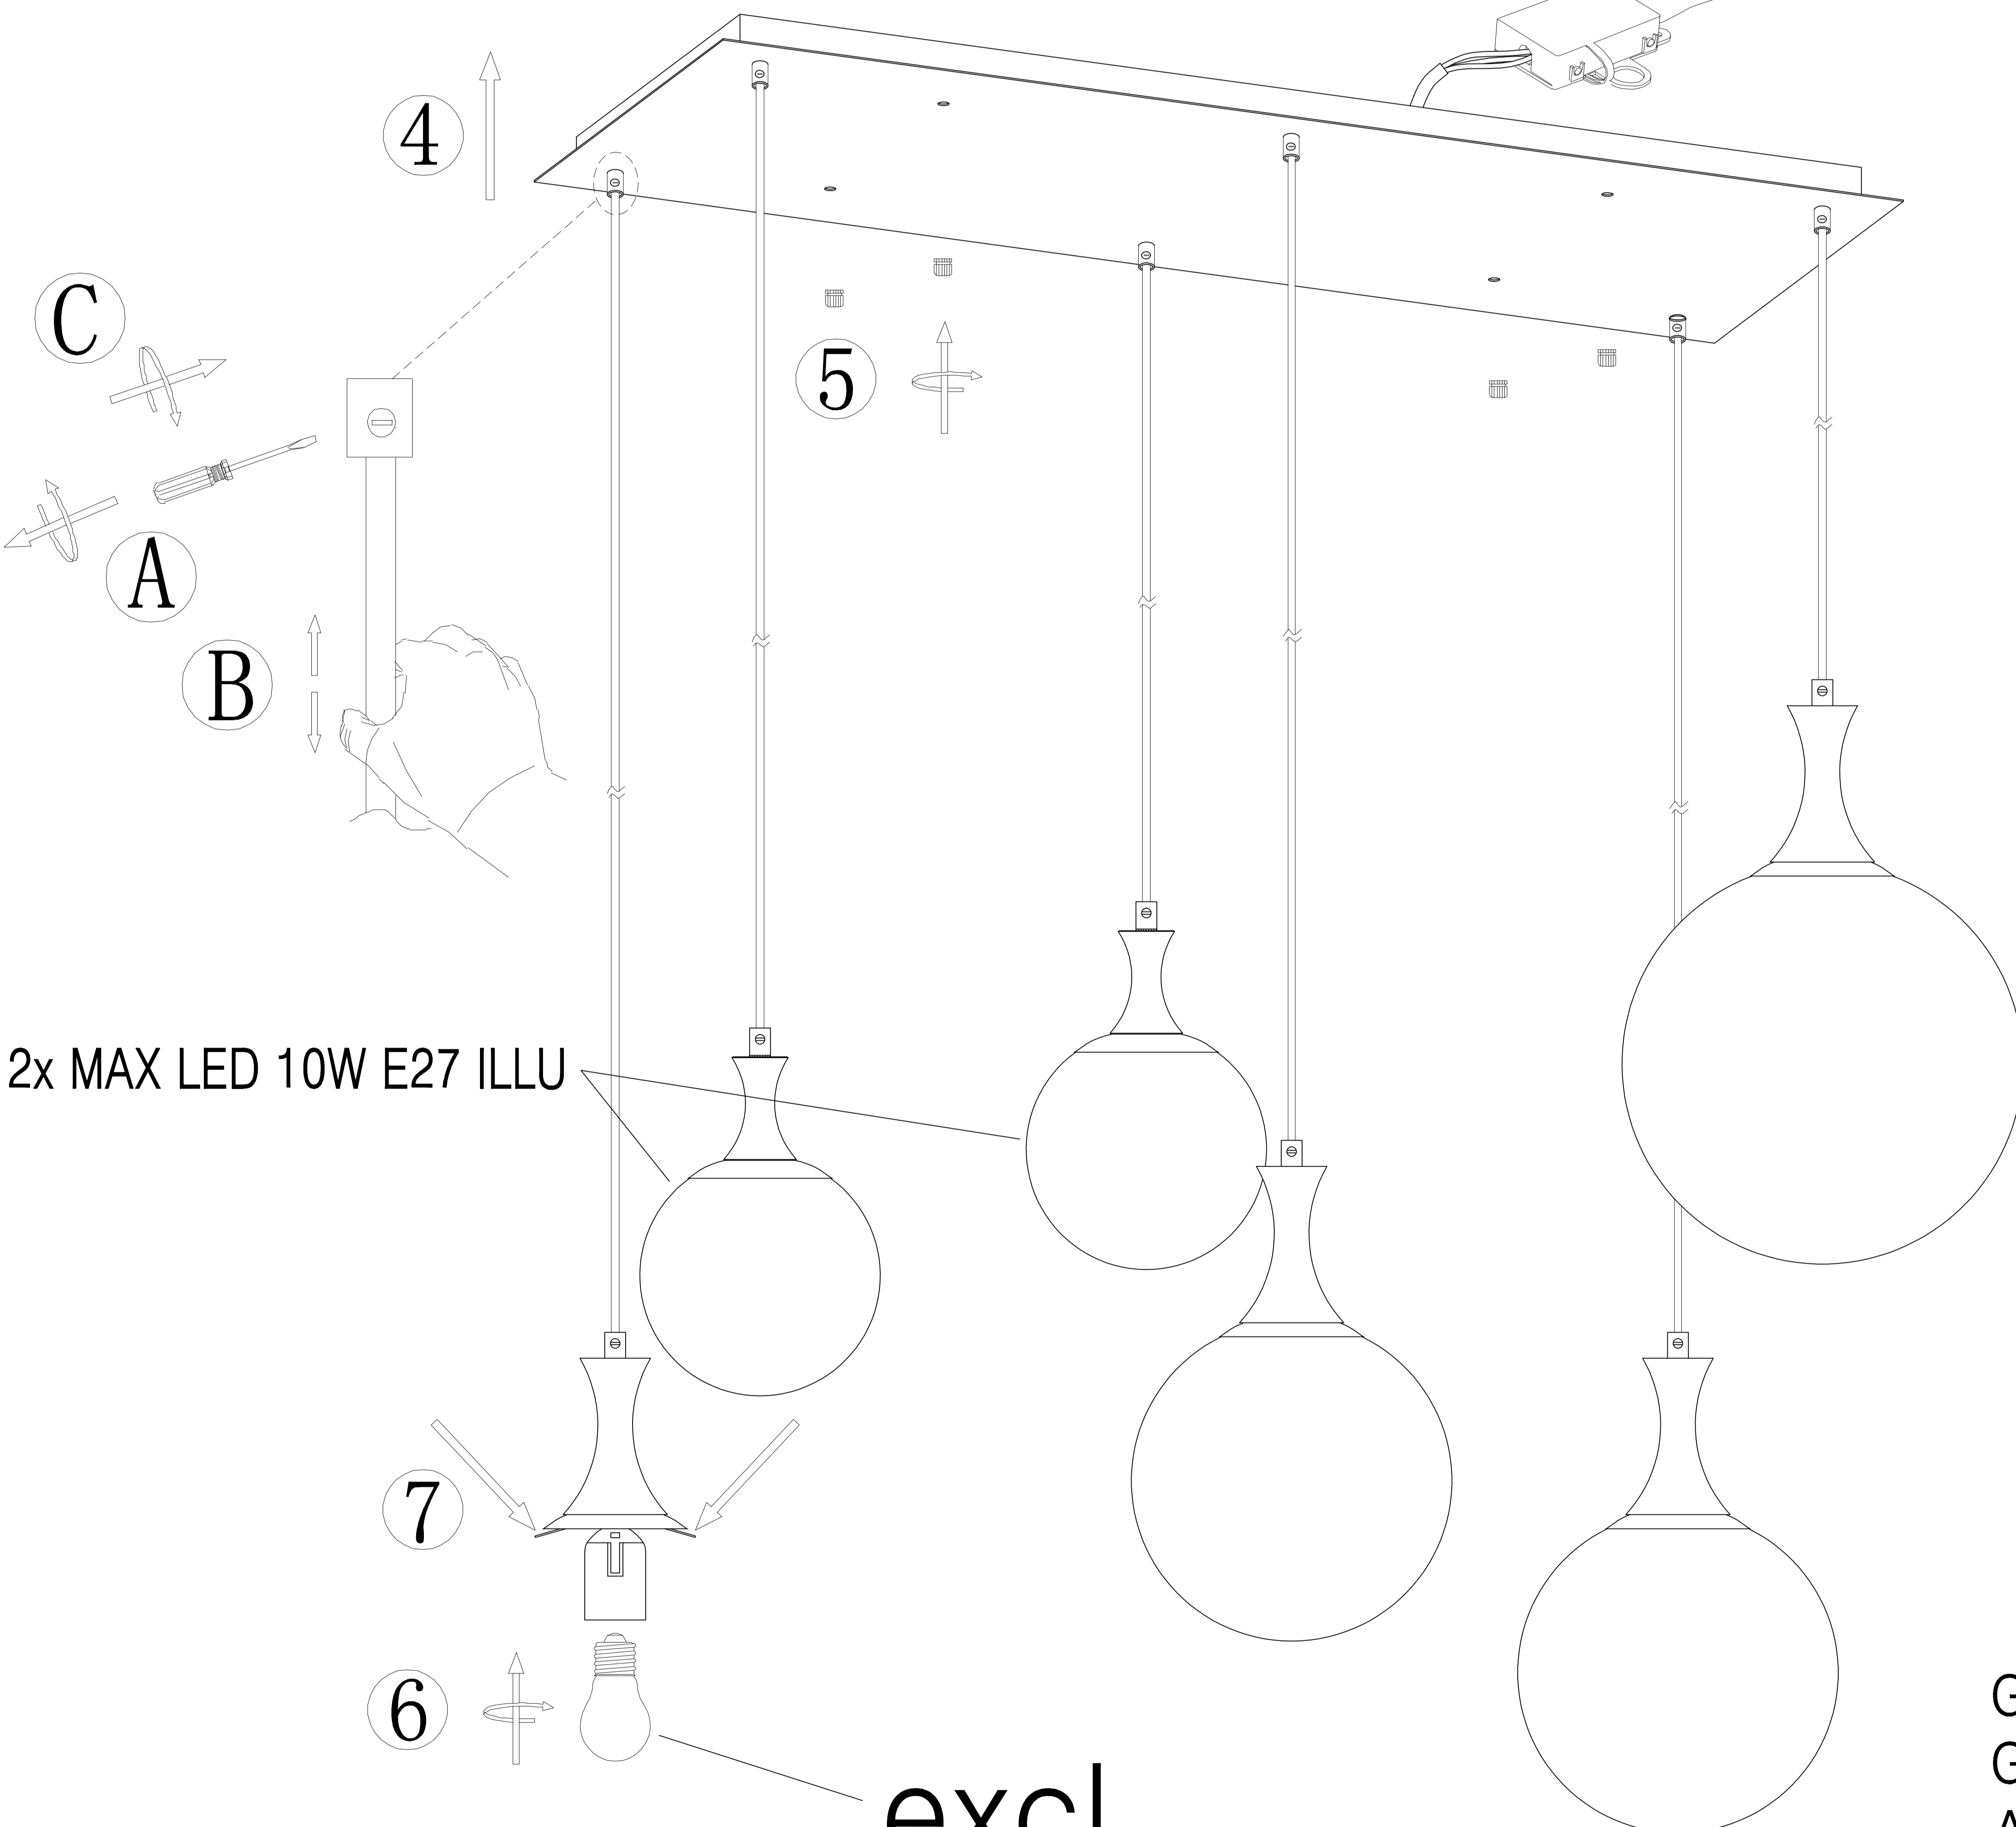

GLOBO

LIGHTING

www.globo-lighting.com

15885-6H

B

2x MAX LED 10W E27 ILLU

excl.

4x MAX LED 10W E27

4x MAX LED 10W E27
2x MAX LED 10W E27 ILLU
220-240V~ 50/60Hz

GLOBO Handels GmbH
Gewerbestr. 3
A-9184 Sankt Peter
Austria
www.globo-lighting.com
office@globo-lighting.com