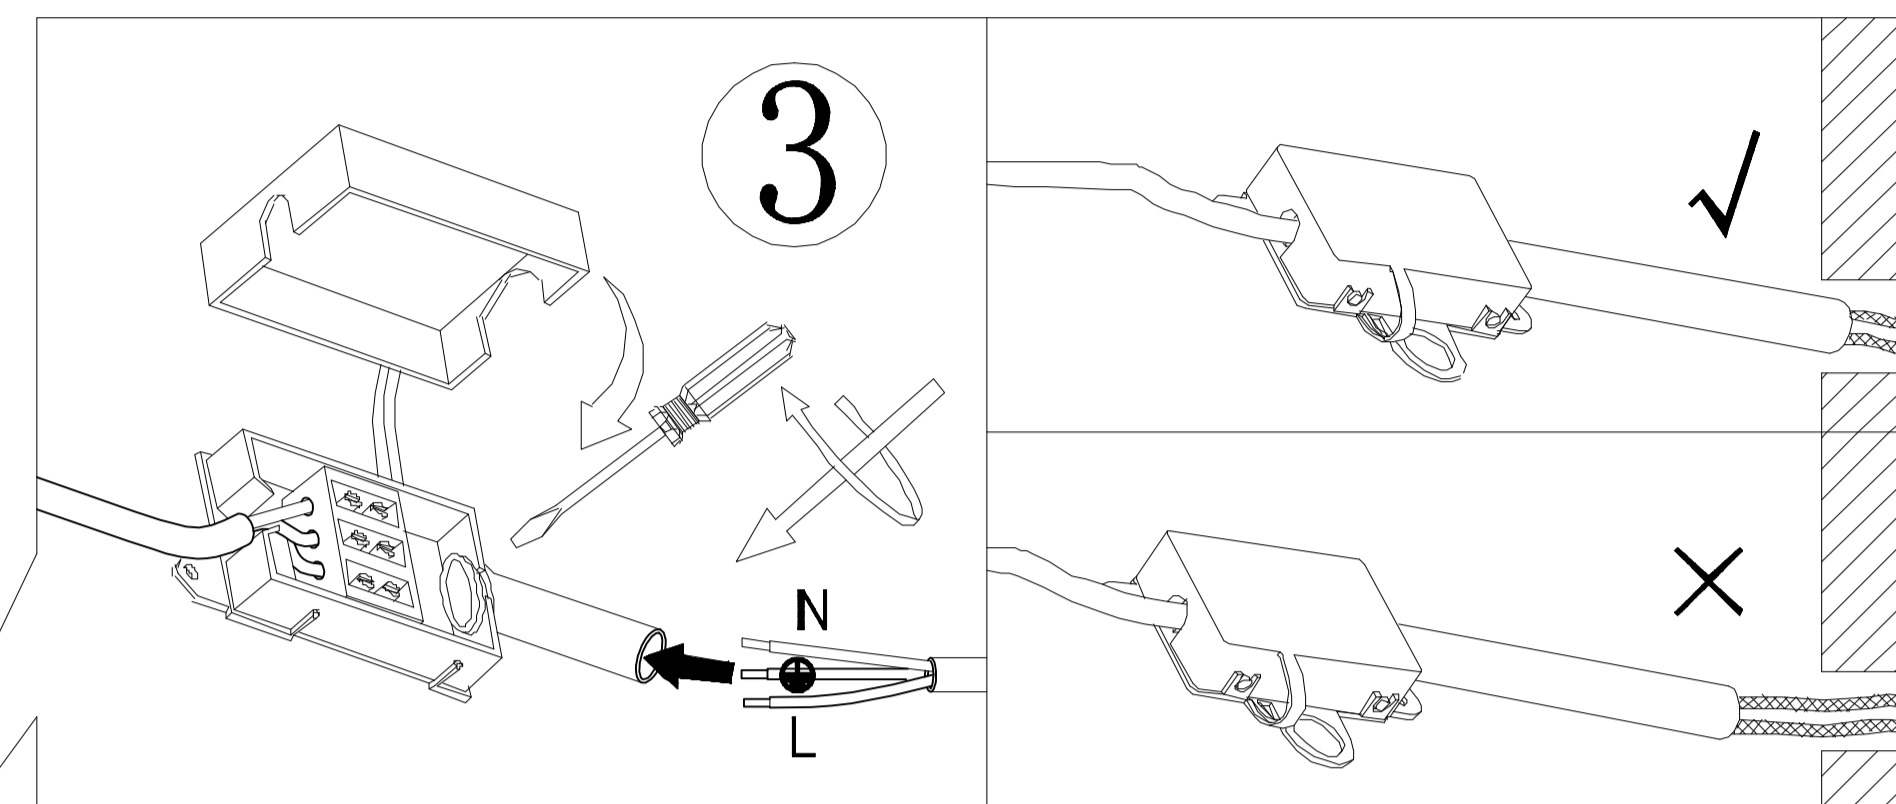

GLOBO

LIGHTING

www.globo-lighting.com

15885-6H

B

2x MAX LED 10W E27 ILLU

excl.

4x MAX LED 10W E27

4x MAX LED 10W E27
2x MAX LED 10W E27 ILLU
220-240V~ 50/60Hz

GLOBO Handels GmbH
Gewerbestr. 3
A-9184 Sankt Peter
Austria
www.globo-lighting.com
office@globo-lighting.com