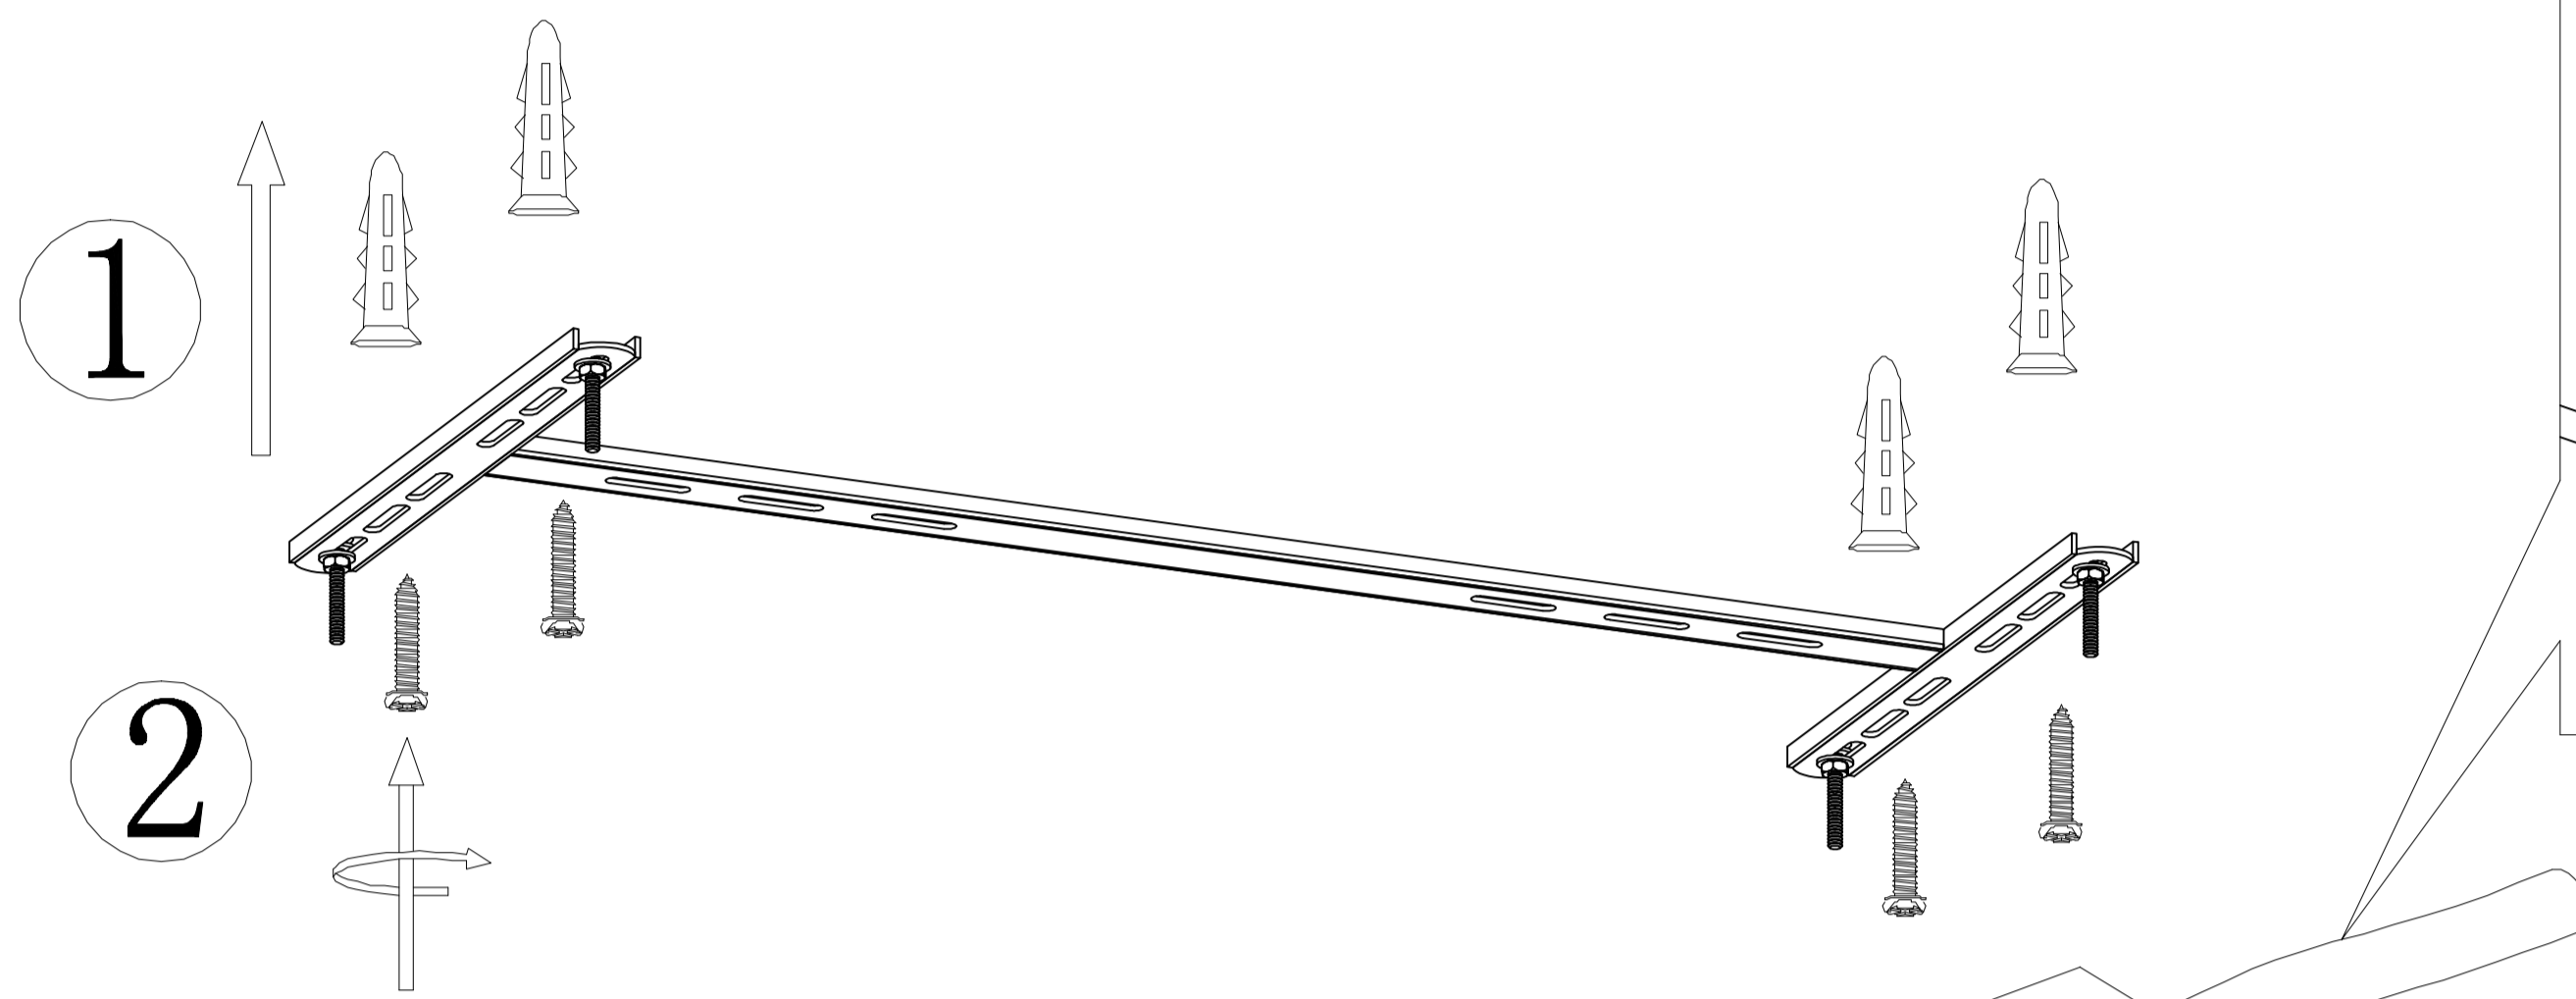

GLOBO

LIGHTING

www.globo-lighting.com

15885-6H

B

2x MAX LED 10W E27 ILLU

excl.

4x MAX LED 10W E27

4x MAX LED 10W E27
2x MAX LED 10W E27 ILLU
220-240V~ 50/60Hz

GLOBO Handels GmbH
Gewerbestr. 3
A-9184 Sankt Peter
Austria
www.globo-lighting.com
office@globo-lighting.com