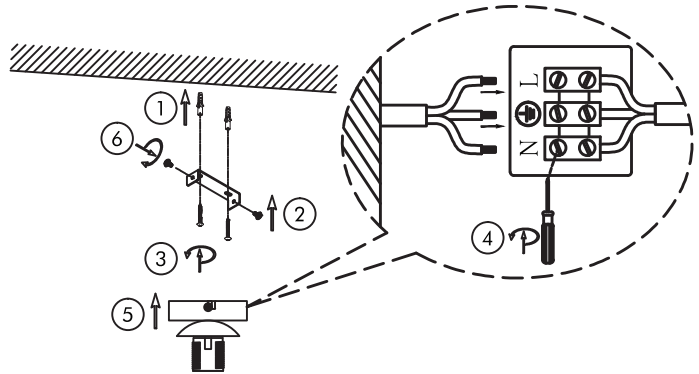

B

GLOBO

LIGHTING

15965DS/15965D

↑ 7

1 x max 40W E27
230V ~ 50Hz

↑ 8

↑ 9