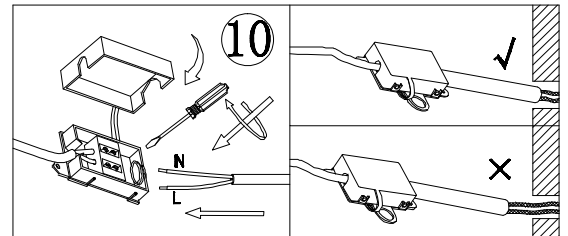

GLOBO

LIGHTING

www.globo-lighting.com

16023H3

B

9

11

12

x 288pcs

3

4

2

5

1

6

90W LED DC 24V
220-240V~ 50/60Hz

GLOBO Handels GmbH
Gewerbstrasse 3
A-9184 Sankt Peter
Austria
www.globo-lighting.com
office@globo-lighting.com