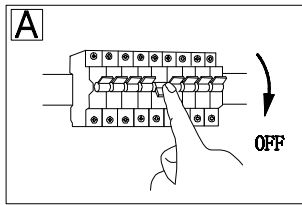

GLOBO

LIGHTING

www.globo-lighting.com

16023H3

B