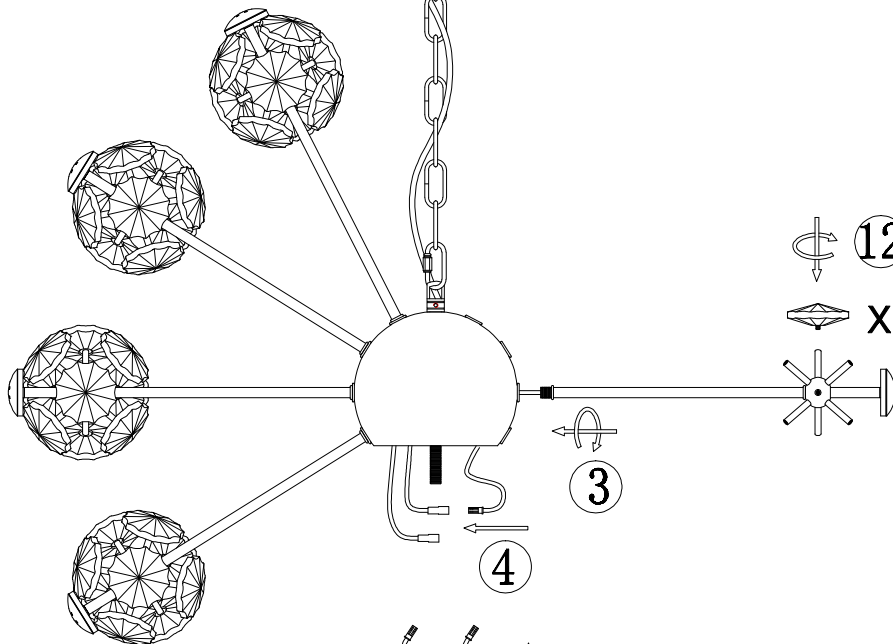

GLOBO

LIGHTING

www.globo-lighting.com

16023H3

B

9

11

12

x 288pcs

3

4

2

5

1

6

90W LED DC 24V
220-240V~ 50/60Hz