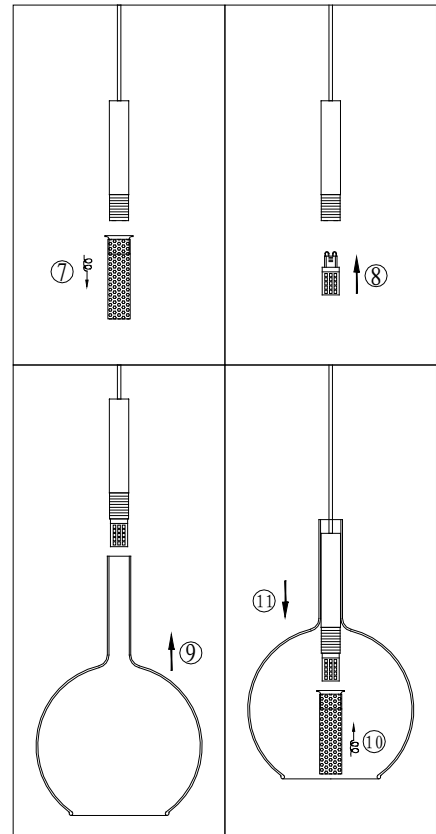

B

use only
LED

3xMAX 10W LED G9
230V~ 50Hz