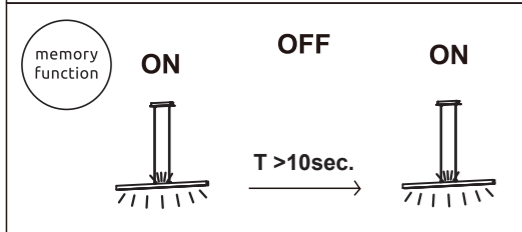

GLOBO Handels GmbH
Gewerbestrasse 3, A-9184 Sankt Peter, AUSTRIA
www.globo-lighting.com | office@globo-lighting.com