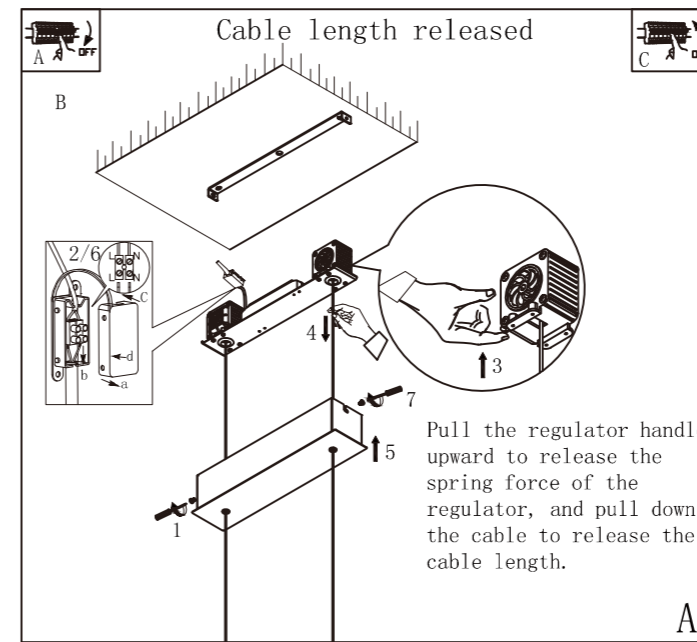

GLOBO LIGHTING

17019H/17019HS/17019HSA

B

LED MAX 20W 24V
230V~ 50/60Hz

GLOBO Handels GmbH
Gewerbestr. 3, A-9184 Sankt Peter, AUSTRIA
www.globo-lighting.com | office@globo-lighting.com

Light source disassembly diagram