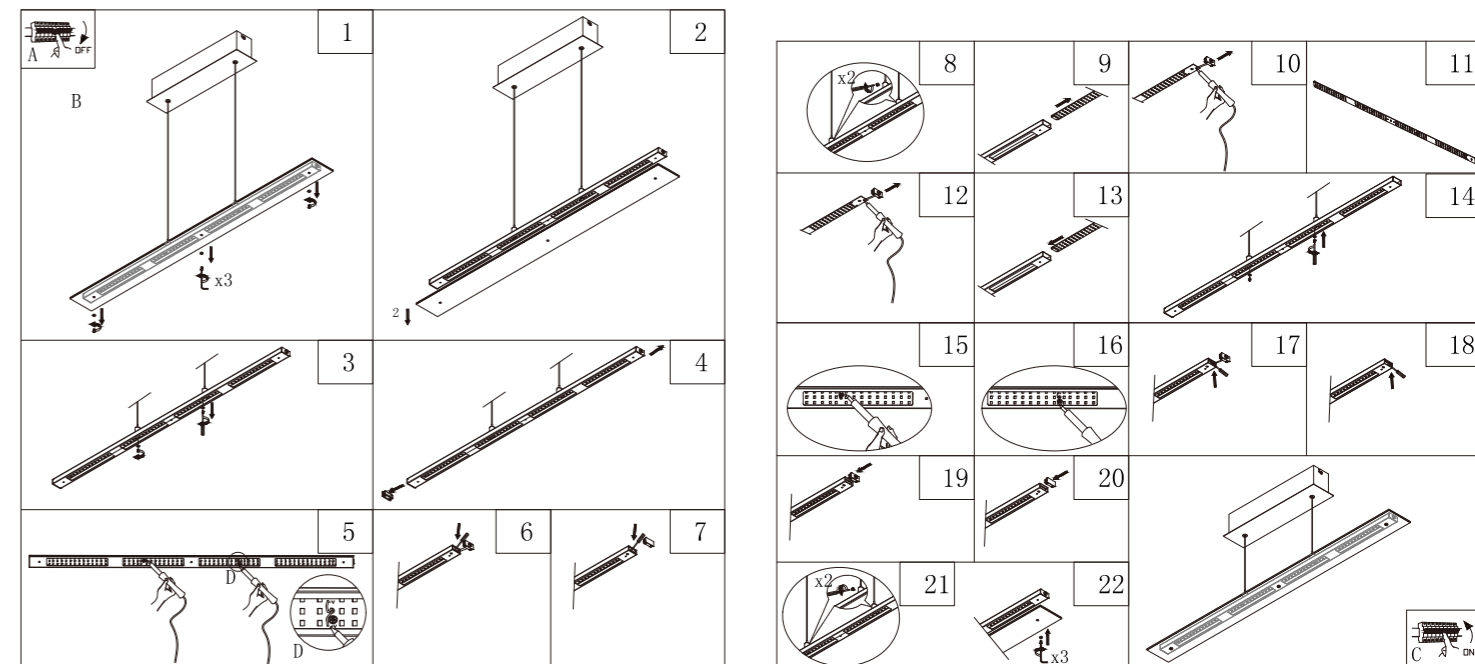

GLOBO LIGHTING

17019H/17019HS/17019HSA

B

LED MAX 20W 24V
230V~ 50/60Hz

GLOBO Handels GmbH
Gewerbestr. 3, A-9184 Sankt Peter, AUSTRIA
www.globo-lighting.com | office@globo-lighting.com

Light source disassembly diagram