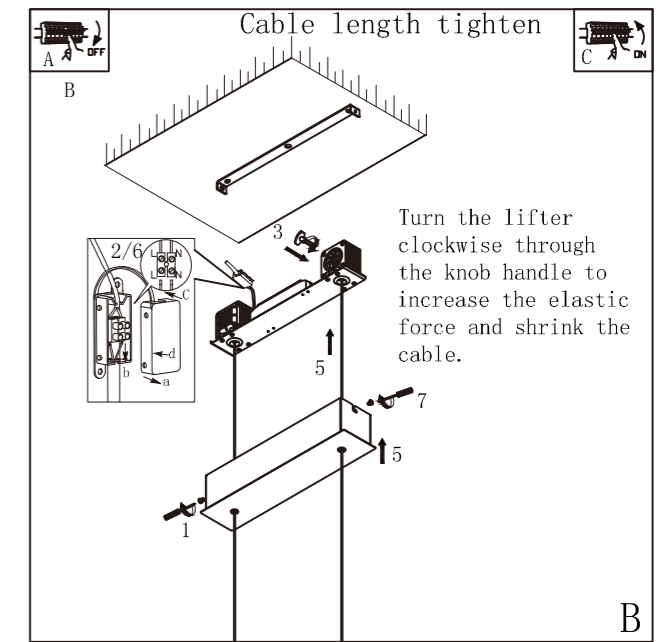

GLOBO LIGHTING

17019H/17019HS/17019HSA

B

LED MAX 20W 24V
230V~ 50/60Hz

GLOBO Handels GmbH
Gewerbestr. 3, A-9184 Sankt Peter, AUSTRIA
www.globo-lighting.com | office@globo-lighting.com

Light source disassembly diagram