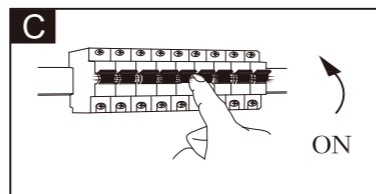

GLOBO LIGHTING

17019H/17019HS/17019HSA

B

LED MAX 20W 24V
230V~ 50/60Hz

GLOBO Handels GmbH
Gewerbestr. 3, A-9184 Sankt Peter, AUSTRIA
www.globo-lighting.com | office@globo-lighting.com

Light source disassembly diagram