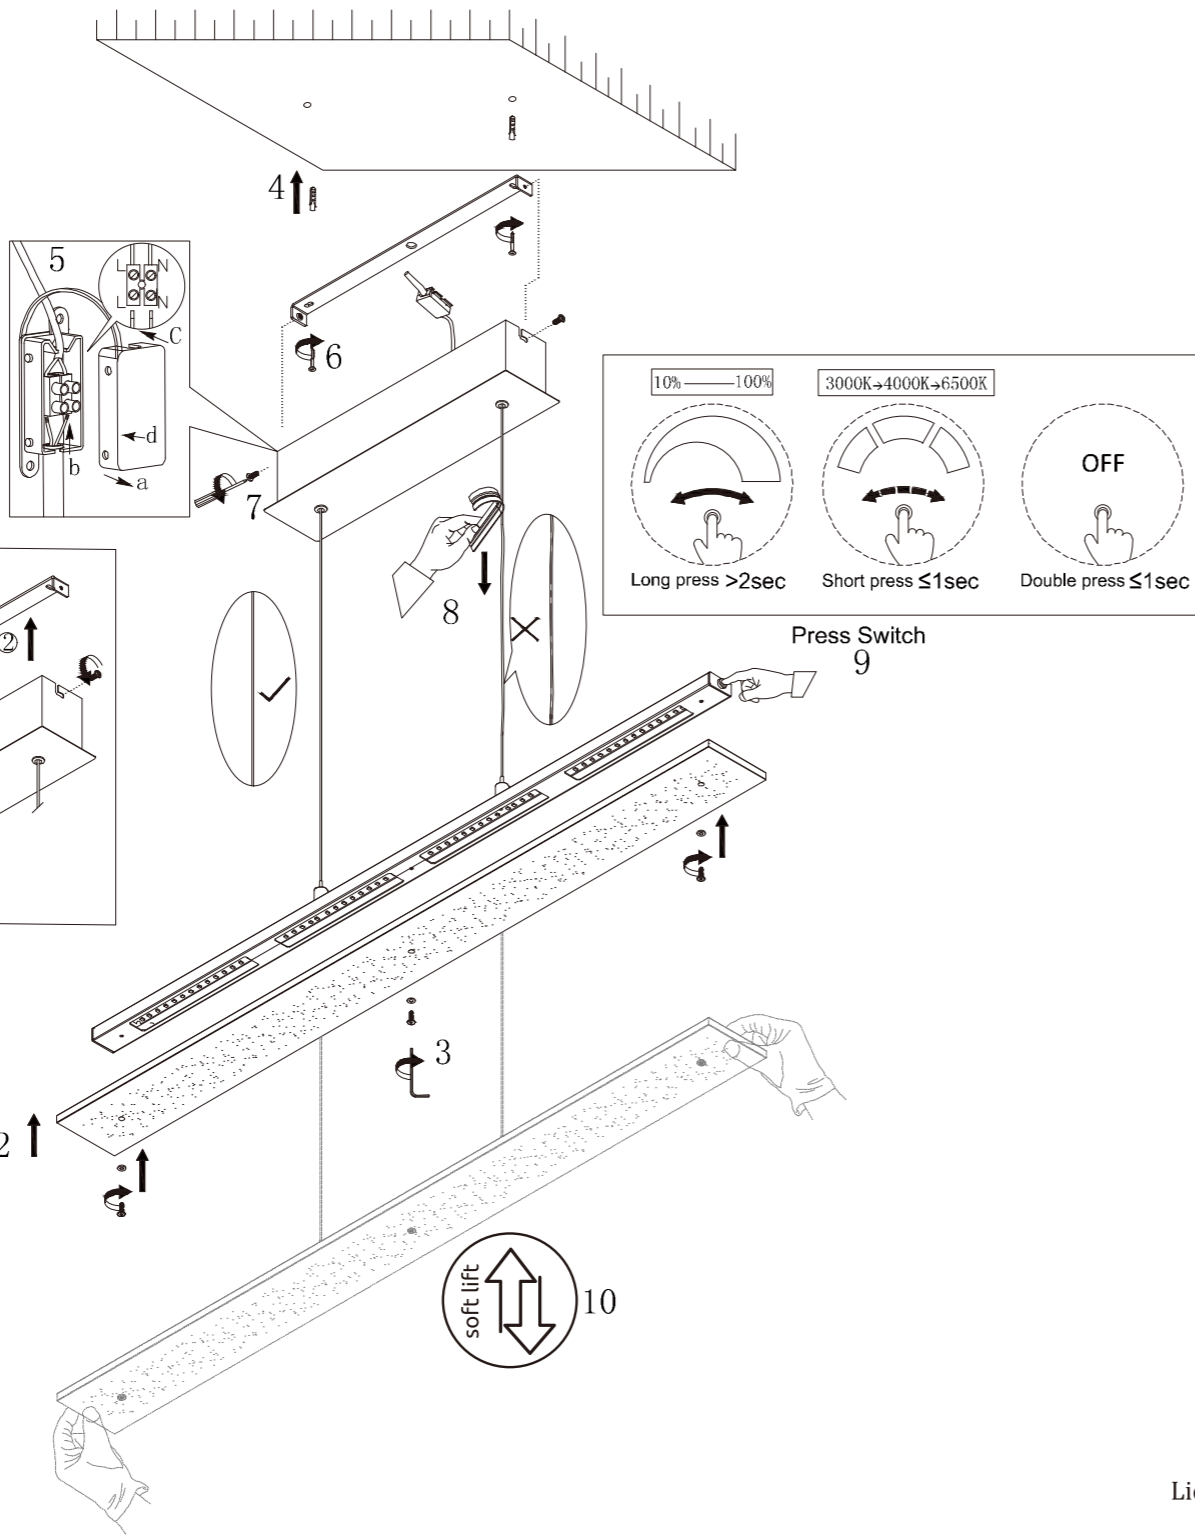

GLOBO LIGHTING

17019H/17019HS/17019HSA

B

LED MAX 20W 24V
230V~ 50/60Hz

GLOBO Handels GmbH
Gewerbestr. 3, A-9184 Sankt Peter, AUSTRIA
www.globo-lighting.com | office@globo-lighting.com

Light source disassembly diagram