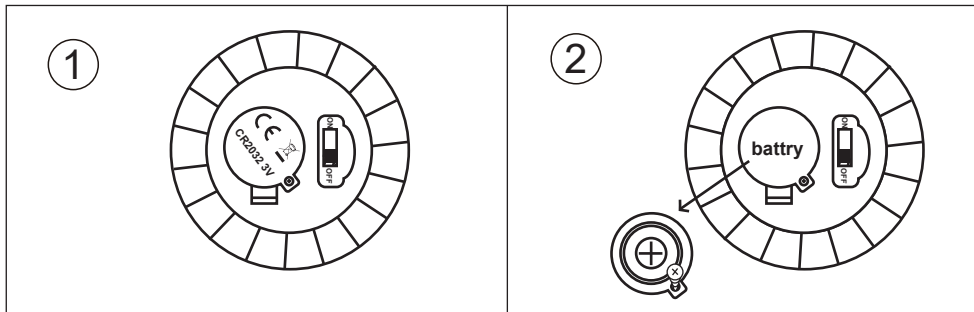

GLOBO

LIGHTING

23311-2

each incl. 1x0.06W 3V LED
1 x 3V 210mAh CR2032 button cell battery

BATTERY DATA

1xCR2032 button cell battery* incl.

*Manufacturer: Changzhou Nansai Power Technology Co., Ltd
Address: Gaojia Village, Niutang Town, Wujin District, Changzhou, Jiangsu Province, China
Model: CR2032, 3V, 210mAh