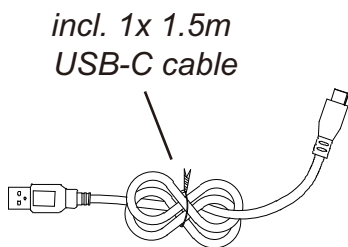

GLOBO

LIGHTING

24008A

LED MAX 3W DC 5V
220-240V~ 50/60Hz

Short press

touch
on|off

6500 K **3** 4000 K
LIGHT
STEPS
2700 K

Long press