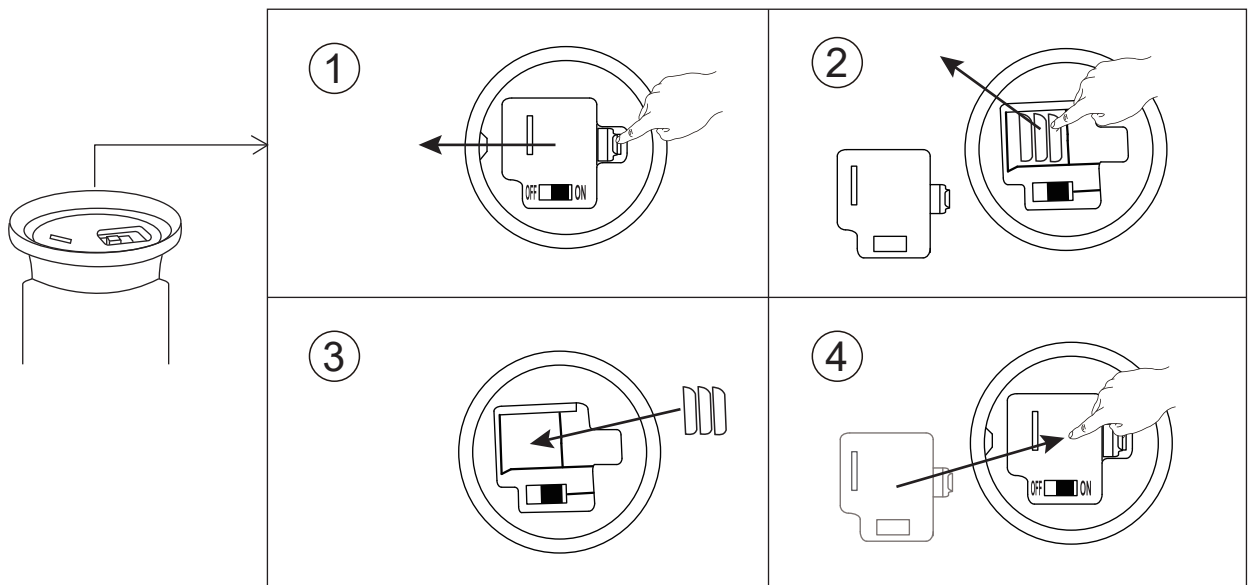

GLOBO

LIGHTING

28075-2

each incl. 1x0.25W 4.5V LED
3 x 1.5V 65mAh LR1130 button cell

BATTERY DATA

3x LR1130 button cell battery* incl.

*Manufacturer: DONGGUAN TIANQIU ENTERPRISE CO., LTD

Address: TianQiu Industrial Park, Xinji Industrial Zone, Machong Town,
Dongguan, Guangdong, P.R.China

Model: Alkaline Manganese Dioxide Button Cell TIANQIU LR1130H (0%Hg) 1.5V

SAFETY INSTRUCTIONS

GLOBO Handels GmbH

Gewerbestr. 3 A-9184 Sankt Peter, Austria

www.globo-lighting.com | office@globo-lighting.com