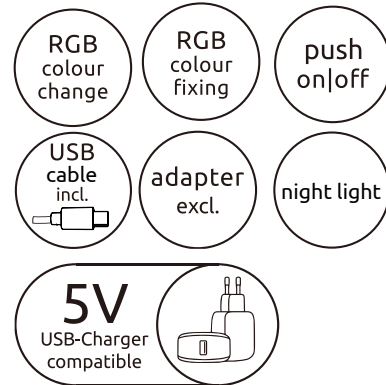

GLOBO

LIGHTING

28084S

Short press: RGB ON / RGB effect change
Long press: RGB OFF

Short press: Night light ON
Long press: Night light OFF

Short press:
Master switch ON / RGB running speed 1/2/3/0
Long press:
Master switch OFF

incl. 1x1.2m
USB cable

1x LED 1.5W 5V
1x RGB LED 5.5W

GLOBO Handels GmbH
Gewerbestrasse 3
A-9184 Sankt Peter, Austria
www.globo-lighting.com
office@globo-lighting.com