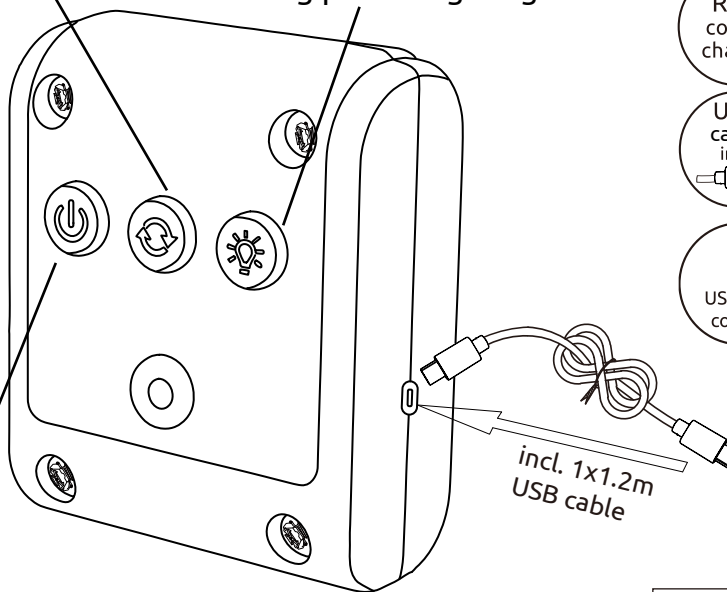

GLOBO

LIGHTING

28084S

Short press: RGB ON / RGB effect change
Long press: RGB OFF

Short press: Night light ON
Long press: Night light OFF

Short press:
Master switch ON / RGB running speed 1/2/3/0
Long press:
Master switch OFF

incl. 1x1.2m
USB cable

1x LED 1.5W 5V
1x RGB LED 5.5W

GLOBO Handels GmbH
Gewerbestrasse 3
A-9184 Sankt Peter, Austria
www.globo-lighting.com
office@globo-lighting.com