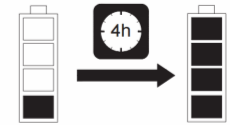

GLOBO

LIGHTING

31918

1x 3.7V 1200mAh Li-ion Battery

1x 5W LED 3V+2.5W RED LED 3V
1x 1.6W COB LED 3V

incl. 1x 30cm
USB-C cable

AKKU DATA
 IMR18650 Li-ion RECHARGEABLE
 *Manufacturer: Xinxiang Hongli Supply Source Technology Co., Ltd.
 Address: West Section of Xinglong Road, Xinxiang Economic
 Development Zone, Xinxiang County, Xinxiang, Henan
 Model: IMR 18650-1200mAh 3.7V 4.44Wh

SAFETY INSTRUCTIONS

Key operation:

short press:

long press

short press

OFF

Wave sensor operation: