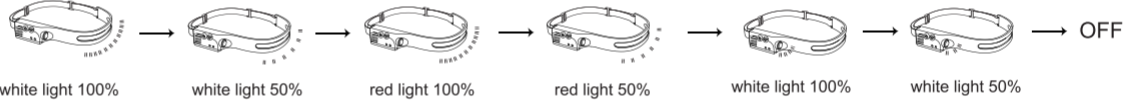

GLOBO

LIGHTING

31918

1x 3.7V 1200mAh Li-ion Battery

1x 5W LED 3V+2.5W RED LED 3V
1x 1.6W COB LED 3V

incl. 1x 30cm
USB-C cable

AKKU DATA
 IMR18650 Li-ion RECHARGEABLE
 *Manufacturer: Xinxiang Hongli Supply Source Technology Co., Ltd.
 Address: West Section of Xinglong Road, Xinxiang Economic
 Development Zone, Xinxiang County, Xinxiang, Henan
 Model: IMR 18650-1200mAh 3.7V 4.44Wh

SAFETY INSTRUCTIONS

Key operation:

short press:

long press

short press

OFF

Wave sensor operation: