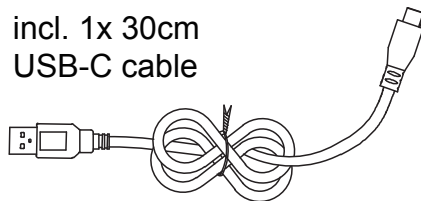

## LIGHTING

31918

1x 5W LED 3V+2.5W RED LED 3V  
1x 1.6W COB LED 3V

incl. 1x 30cm  
USB-C cable

1x 3V 1200mAh Li-ion Battery

Key operation:

short press:

white light 100%