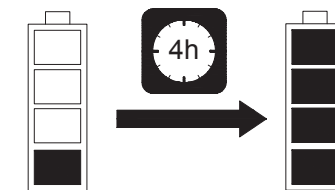

## LIGHTING

31918

1x 5W LED 3V+2.5W RED LED 3V  
1x 1.6W COB LED 3V

incl. 1x 30cm  
USB-C cable

1x 3V 1200mAh Li-ion Battery

Key operation:

short press:

white light 100%