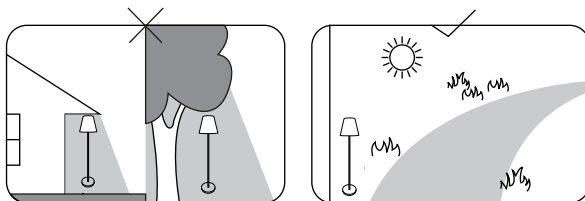

# 33897

<p><b>1</b> THREE ADJUSTABLE HEIGHT</p>  <p>x3 → 150cm x2 → 110cm x1 → 70cm</p>	<p><b>2</b> TURN ON TURN OFF</p>  <p>LONG PRESS 3 SECONDS</p> <p>ON/MODE/OFF</p> <p>OFF/ON</p> <p>BASE REMOTE CONTROL</p>
<p><b>3</b> CHANGE MODE</p>  <p>SHORT PRESS</p> <p>ON/MODE/OFF</p> <p>&lt;5 - 8M</p>	<p><b>4</b> Solar CHARGE METHOD</p>  <p>Solar</p> <p>6 - 8Hours</p> <p>3 - 4Hours</p>