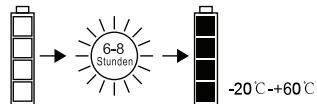

# 33897

<p><b>1</b> THREE ADJUSTABLE HEIGHT</p>  <p>x3 → 150cm x2 → 110cm x1 → 70cm</p>	<p><b>2</b> TURN ON TURN OFF</p>  <p>LONG PRESS 3 SECONDS</p> <p>ON/MODE/OFF</p> <p>OFF/ON</p> <p>BASE REMOTE CONTROL</p>
<p><b>3</b> CHANGE MODE</p>  <p>SHORT PRESS</p> <p>ON/MODE/OFF</p> <p>&lt;5 - 8M</p>	<p><b>4</b> Solar CHARGE METHOD</p>  <p>Solar</p> <p>6 - 8Hours</p> <p>3 - 4Hours</p>